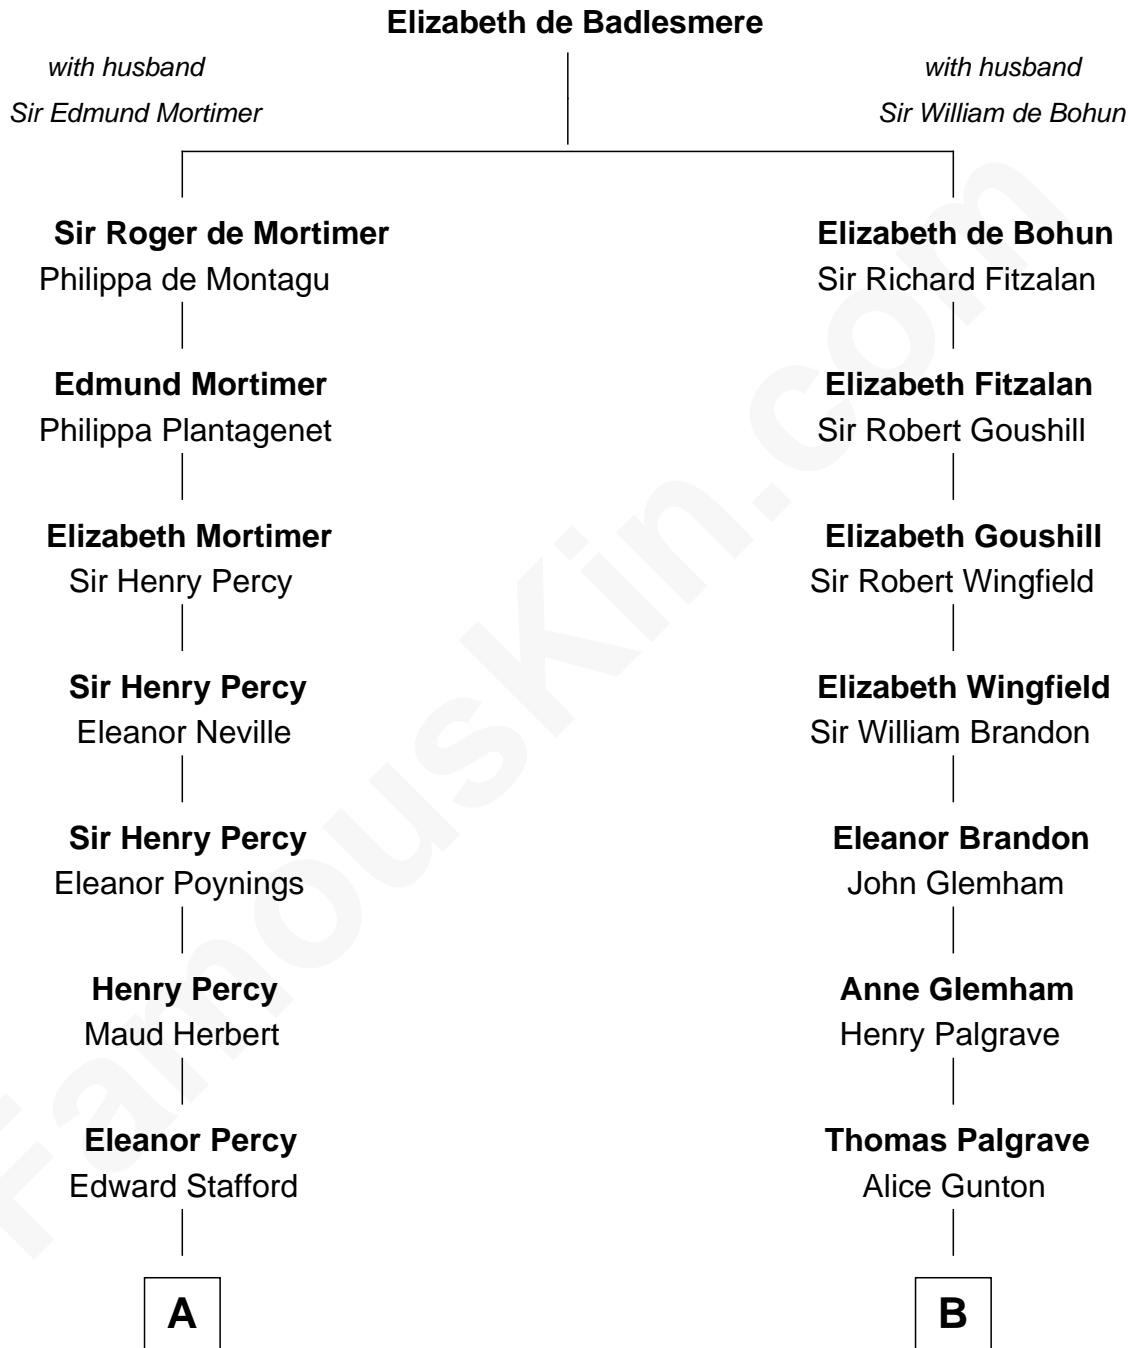

FamousKin.com

Relationship Chart of

Daniel Carroll

Signer of the U.S. Constitution

15th cousin 5 times removed of

George H. W. Bush
41st U.S. President

C

Harriet Eleanor Fay
Rev. James Smith Bush

Samuel Prescott Bush
Flora Sheldon

Prescott Sheldon Bush
Dorothy Wear Walker

George H. W. Bush
41st U.S. President

FamousKin.com