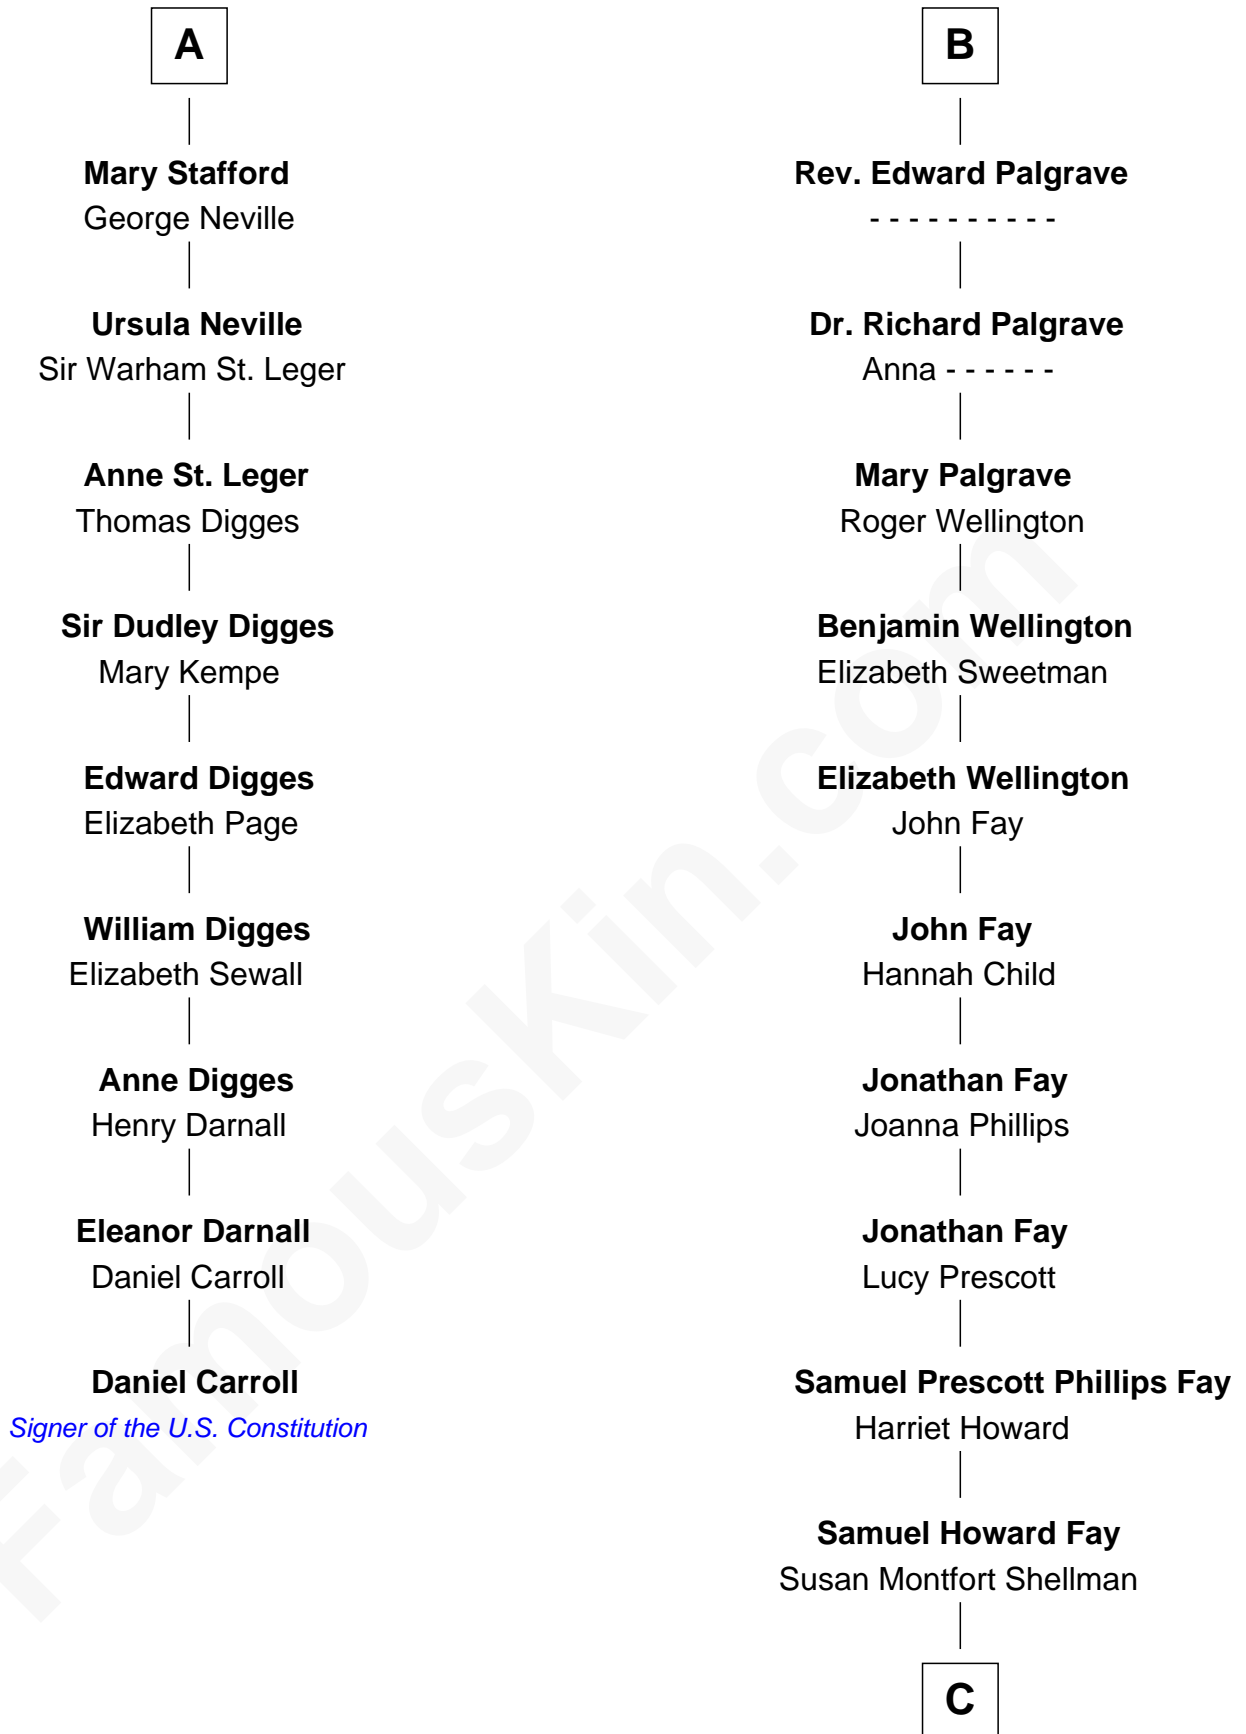

FamousKin.com

Relationship Chart of

Daniel Carroll

Signer of the U.S. Constitution

15th cousin 5 times removed of

George H. W. Bush
41st U.S. President

C

Harriet Eleanor Fay
Rev. James Smith Bush

Samuel Prescott Bush
Flora Sheldon

Prescott Sheldon Bush
Dorothy Wear Walker

George H. W. Bush
41st U.S. President

FamousKin.com