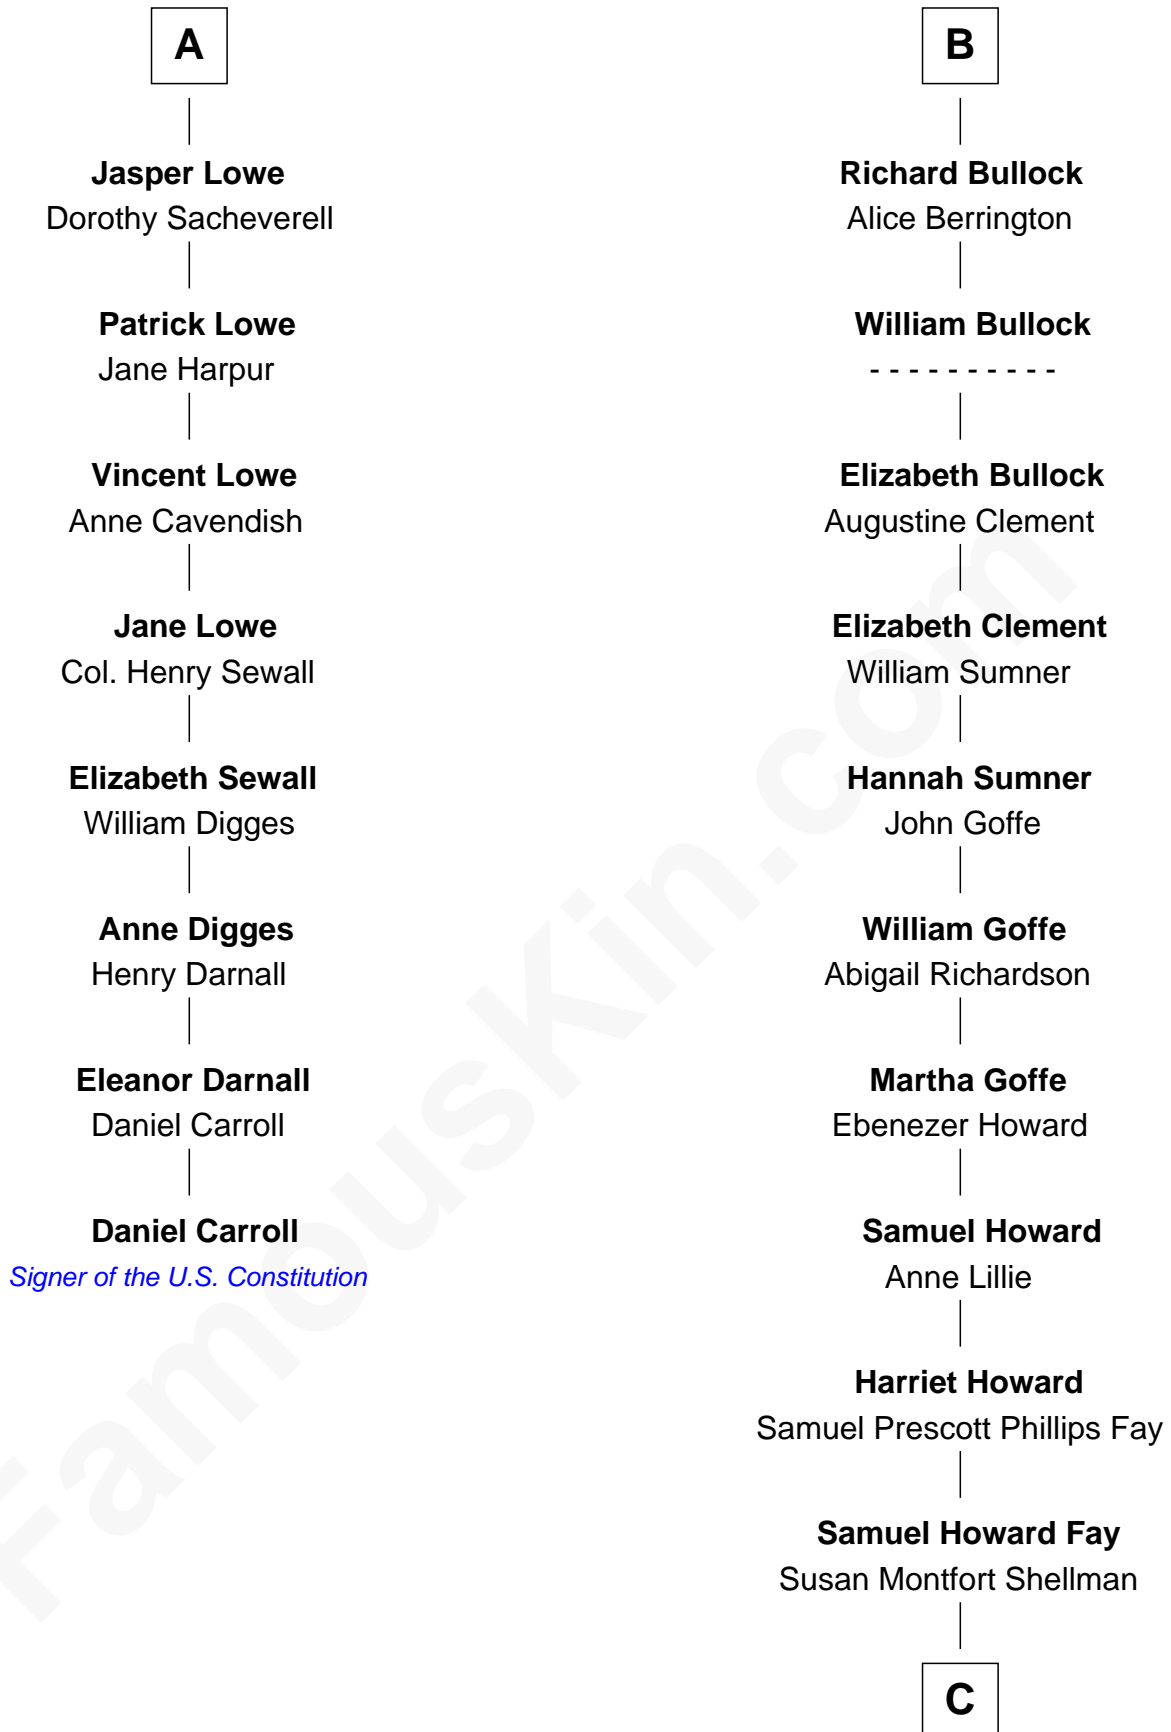

FamousKin.com Relationship Chart of

Daniel Carroll

Signer of the U.S. Constitution

14th cousin 6 times removed of

George H. W. Bush

41st U.S. President

Sir John Howard

Alice de Bois

A

Sir Robert Howard
Margaret de Scales

Sir John Howard
Margaret de Plaiz

Sir John Howard
Joan Walton

Elizabeth Howard
Sir John de Vere

Joan de Vere
Sir William Norreys

Margaret Norreys
Gilbert Bullock

Thomas Bullock
Alice Kingsmill

B

C

Harriet Eleanor Fay
Rev. James Smith Bush

Samuel Prescott Bush
Flora Sheldon

Prescott Sheldon Bush
Dorothy Wear Walker

George H. W. Bush
41st U.S. President

FamousKin.com