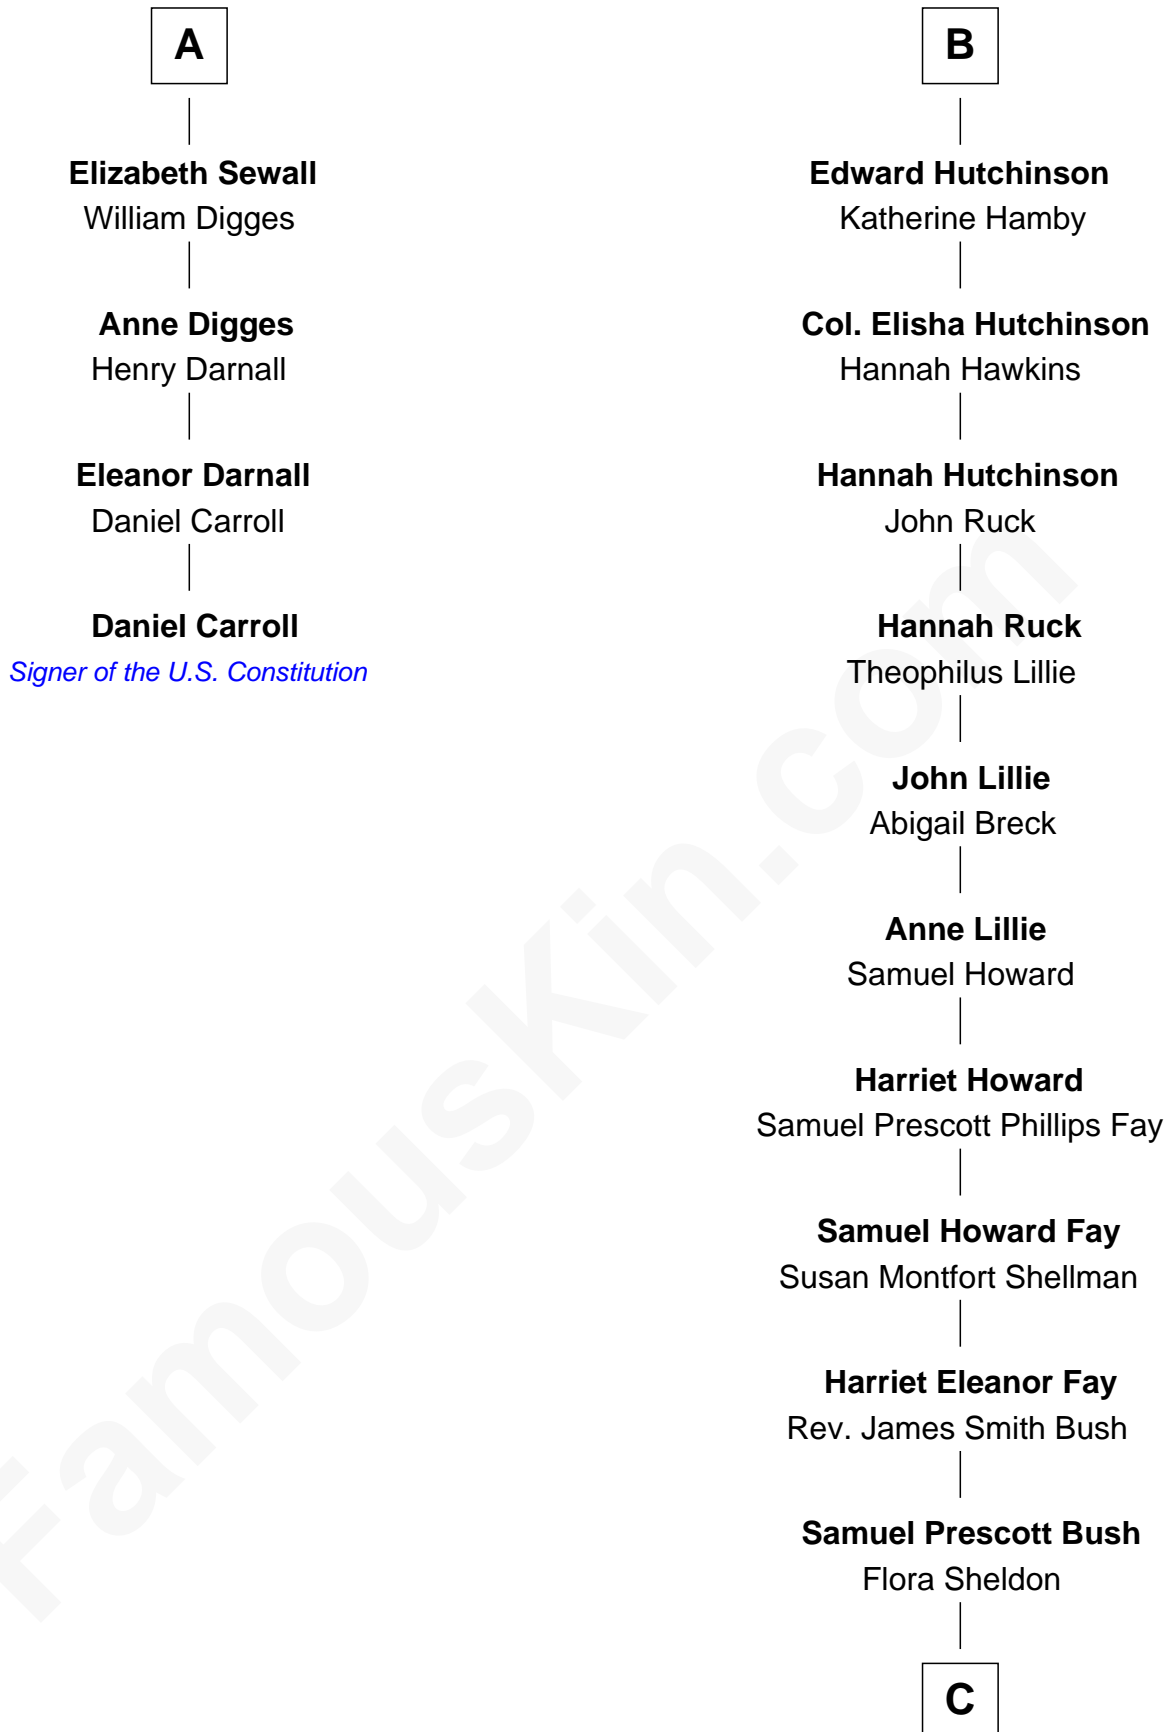

# FamousKin.com Relationship Chart of

**Daniel Carroll**

*Signer of the U.S. Constitution*

10th cousin 8 times removed of

**George H. W. Bush**

*41st U.S. President*

**C**

Prescott Sheldon Bush

Dorothy Wear Walker

George H. W. Bush

*41st U.S. President*

FamousKin.com