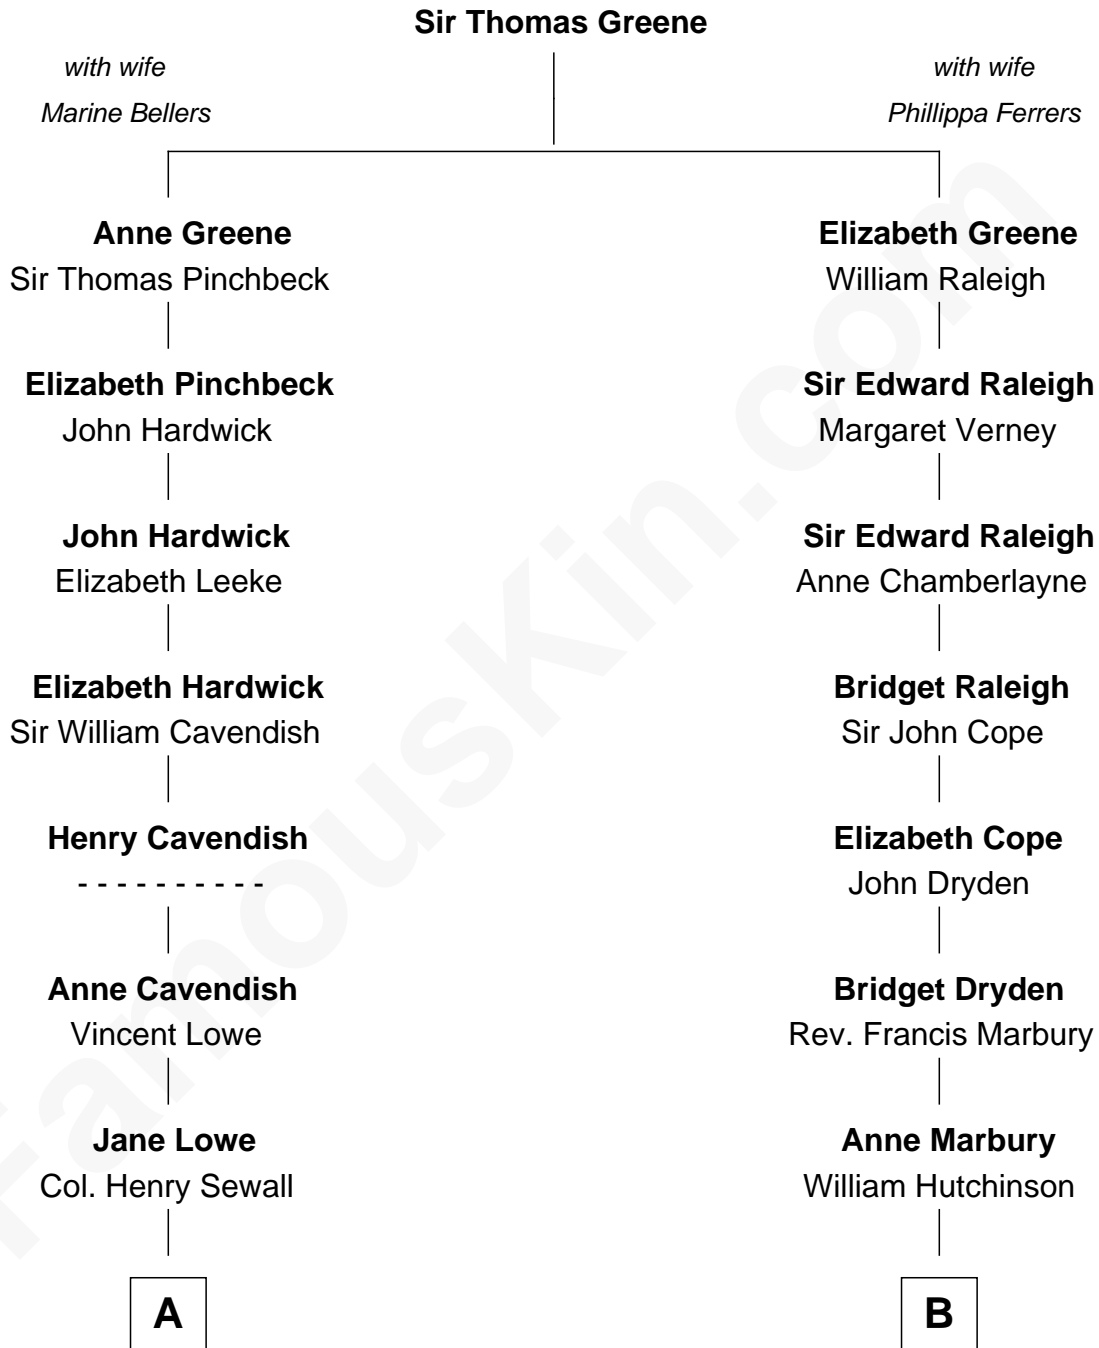

# FamousKin.com Relationship Chart of

**Daniel Carroll**

*Signer of the U.S. Constitution*

10th cousin 8 times removed of

**George H. W. Bush**

*41st U.S. President*

**C**

Prescott Sheldon Bush

Dorothy Wear Walker

George H. W. Bush

*41st U.S. President*

FamousKin.com