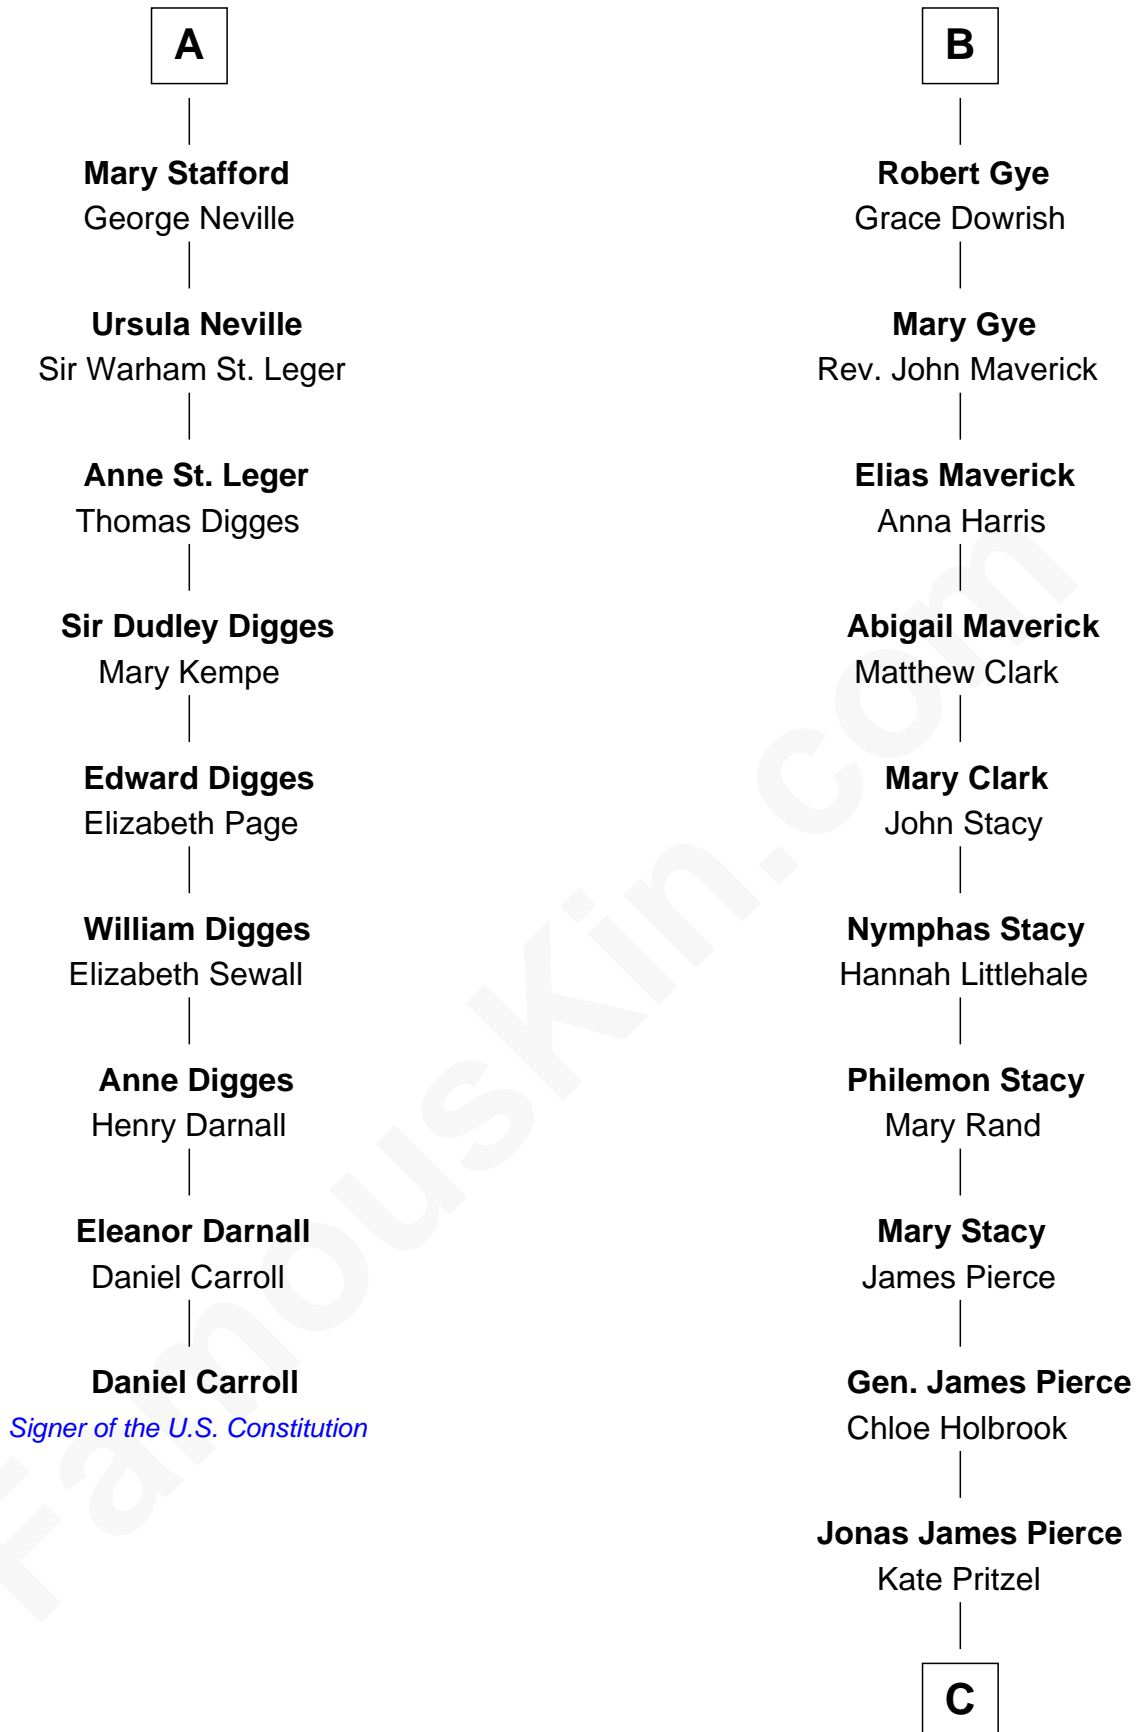

## Relationship Chart of

### Daniel Carroll

*Signer of the U.S. Constitution*

15th cousin 4 times removed of

### Barbara (Pierce) Bush

*First Lady of President George H.W. Bush*

**C**

—  
**Scott Pierce**

Mabel Marvin

—  
**Marvin Pierce**

Pauline Robinson

—  
**Barbara (Pierce) Bush**

*First Lady of George H.W. Bush*

FamousKin.com