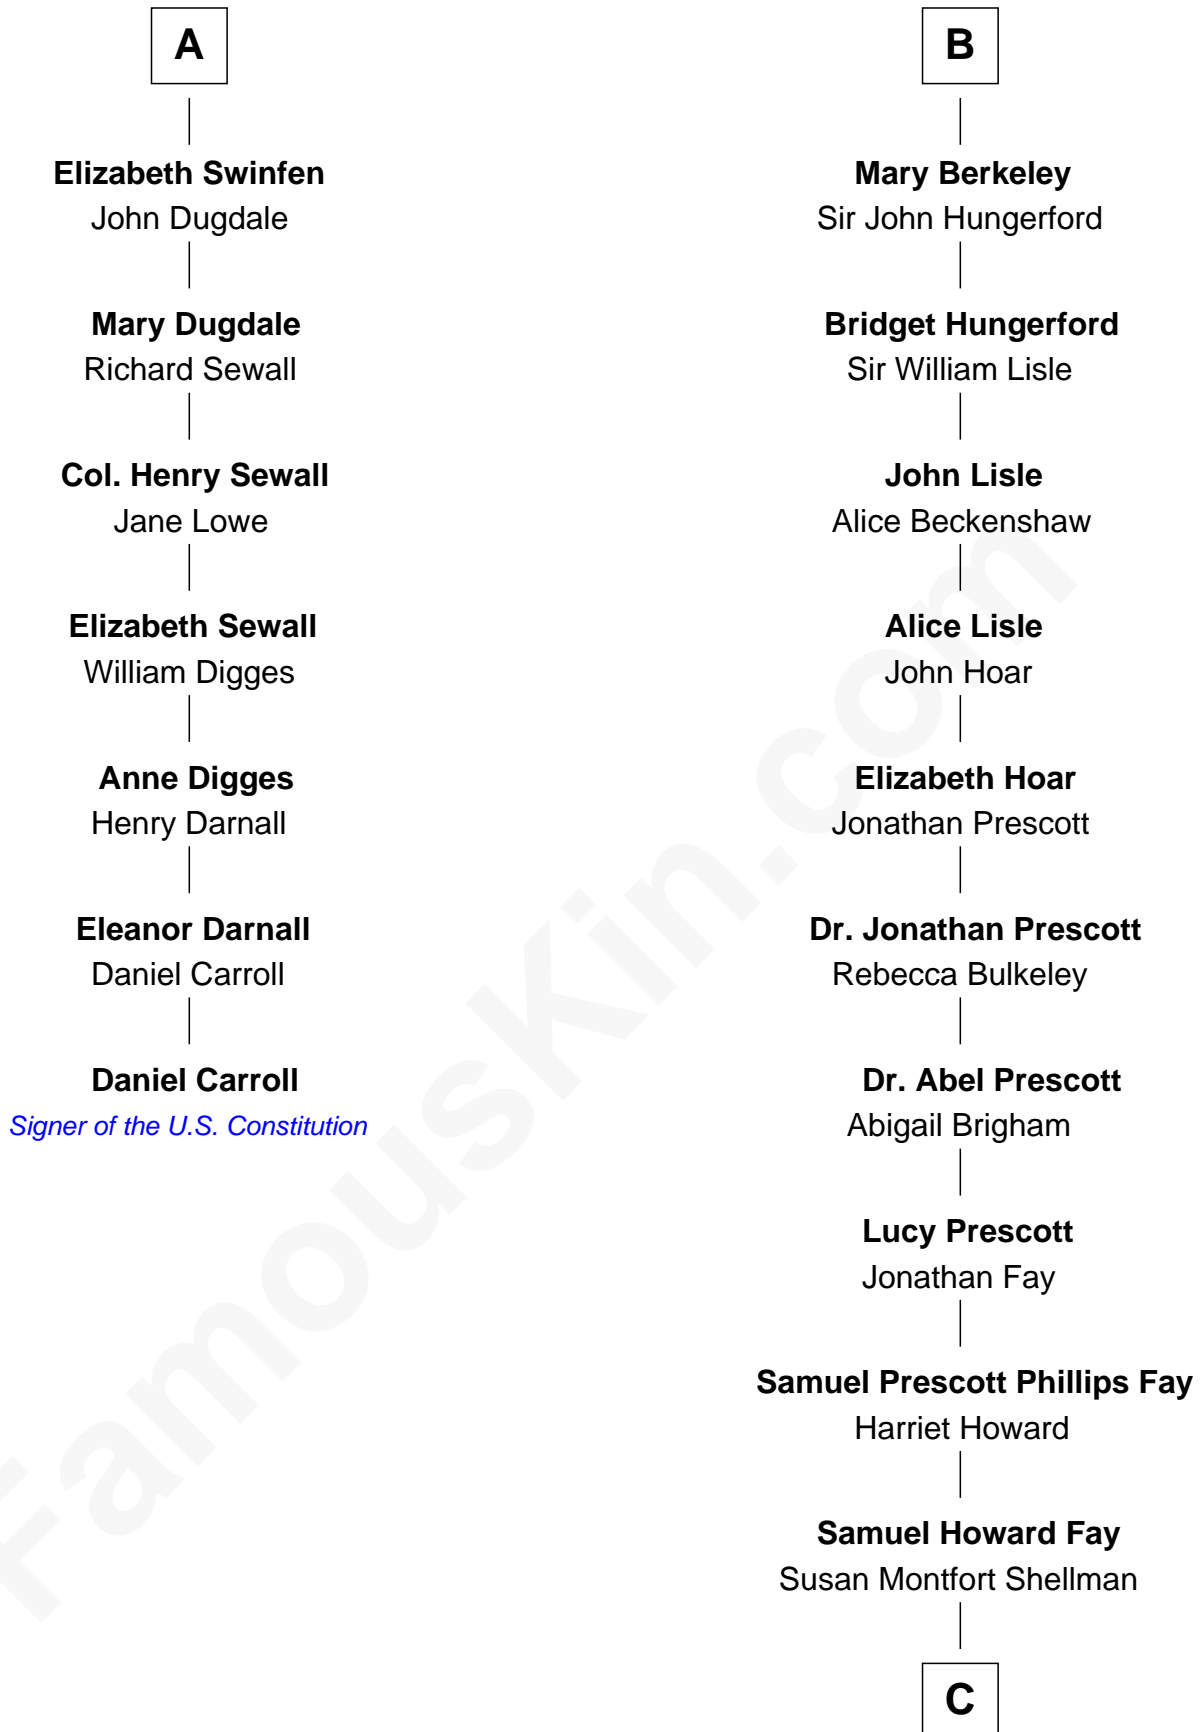

FamousKin.com Relationship Chart of

Daniel Carroll

Signer of the U.S. Constitution

13th cousin 8 times removed of

George W. Bush

43rd U.S. President

Sir John Stafford

Margaret Stafford

Sir Richard Berkeley
Elizabeth Jermy

B

C

Harriet Eleanor Fay
Rev. James Smith Bush

Samuel Prescott Bush
Flora Sheldon

Prescott Sheldon Bush
Dorothy Wear Walker

George Herbert Walker Bush
Barbara Pierce

George W. Bush
43rd U.S. President