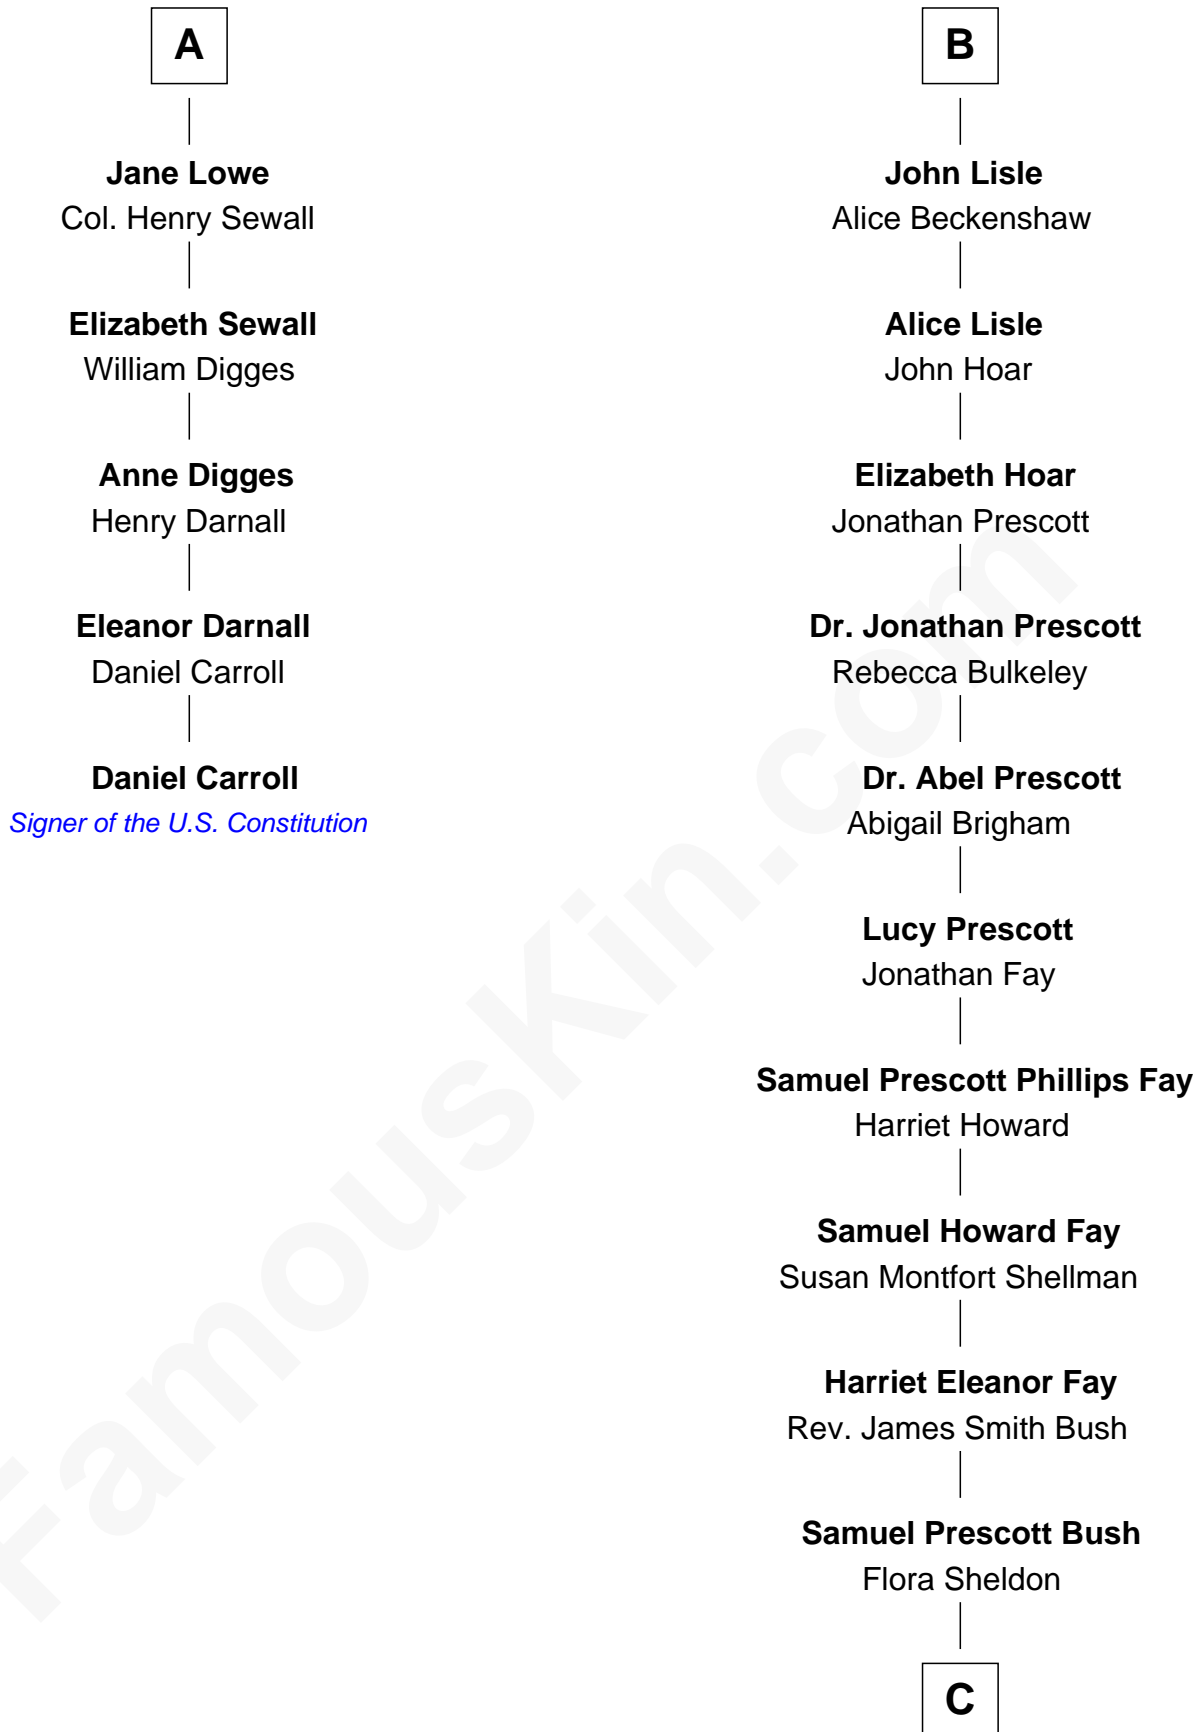

FamousKin.com Relationship Chart of

Daniel Carroll

Signer of the U.S. Constitution

11th cousin 8 times removed of

George W. Bush

43rd U.S. President

Sir Thomas Aylesbury

Katherine Pabenham

A

Eleanor Aylesbury
Sir Humphrey Stafford

Anne Stafford
Sir William Berkeley

Richard Berkeley
Elizabeth Conningsby

Sir John Berkeley
Isabel Dennis

Sir Richard Berkeley
Elizabeth Jermy

Mary Berkeley
Sir John Hungerford

Bridget Hungerford
Sir William Lisle

B

C

Prescott Sheldon Bush

Dorothy Wear Walker

George Herbert Walker Bush

Barbara Pierce

George W. Bush

43rd U.S. President

FamousKin.com