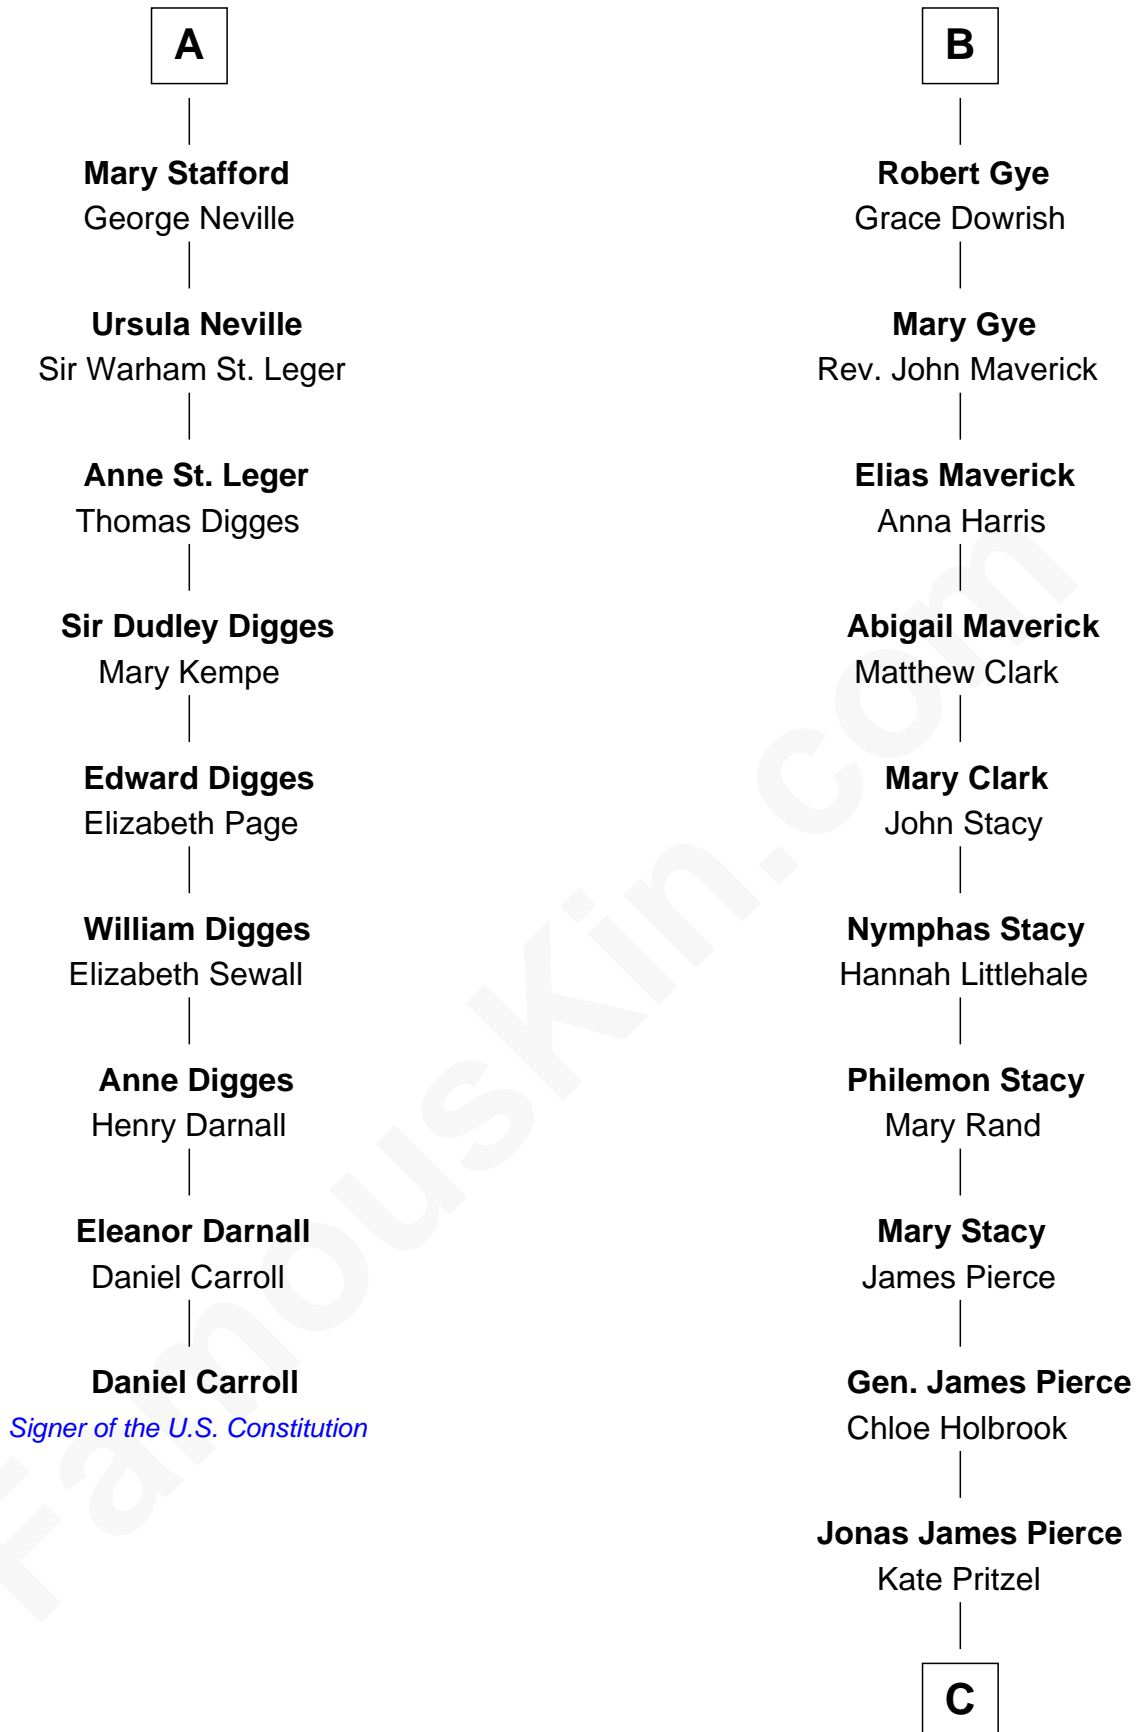

FamousKin.com Relationship Chart of

Daniel Carroll

Signer of the U.S. Constitution

15th cousin 5 times removed of

George W. Bush

43rd U.S. President

Henry Plantagenet
Maud de Chaworth

Mary Plantagenet
Henry de Percy

Sir Henry Percy
Margaret de Neville

Sir Henry Percy
Elizabeth Mortimer

Sir Henry Percy
Eleanor Neville

Sir Henry Percy
Eleanor Poynings

Henry Percy
Maud Herbert

Eleanor Percy
Edward Stafford

A

Eleanor Plantagenet
Richard Fitzalan

John Fitzalan
Eleanor Maltravers

Joan Fitzalan
Sir William Echyngam

Joan Echyngam
Sir John Bayntun

Henry Bayntun

Jane Bayntun
Thomas Prowse

Mary Prowse
John Gye

B

C

—
Scott Pierce

Mabel Marvin

—
Marvin Pierce

Pauline Robinson

—
Barbara Pierce

George Herbert Walker Bush

—
George W. Bush

43rd U.S. President