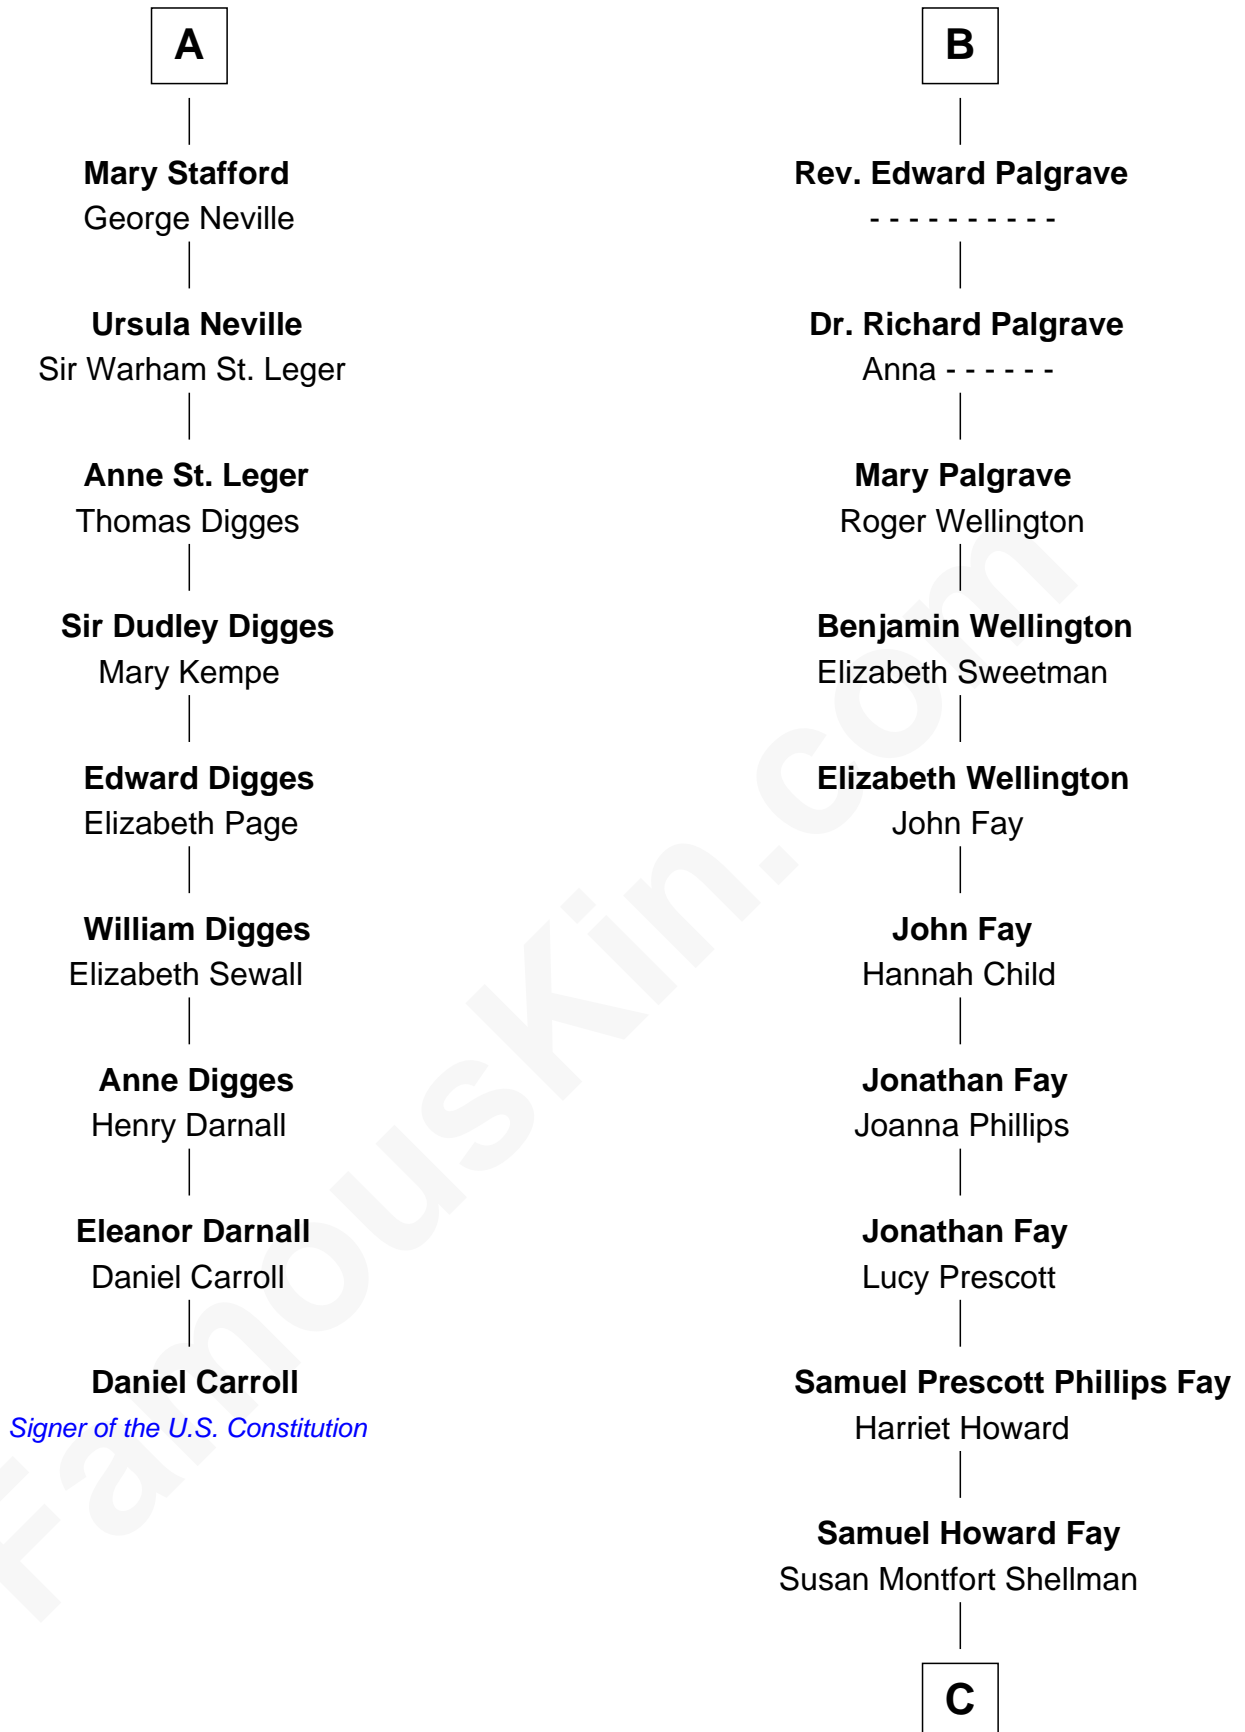

FamousKin.com Relationship Chart of

Daniel Carroll

Signer of the U.S. Constitution

15th cousin 6 times removed of

George W. Bush

43rd U.S. President

C

Harriet Eleanor Fay
Rev. James Smith Bush

Samuel Prescott Bush
Flora Sheldon

Prescott Sheldon Bush
Dorothy Wear Walker

George Herbert Walker Bush
Barbara Pierce

George W. Bush
43rd U.S. President

FamousKin.com