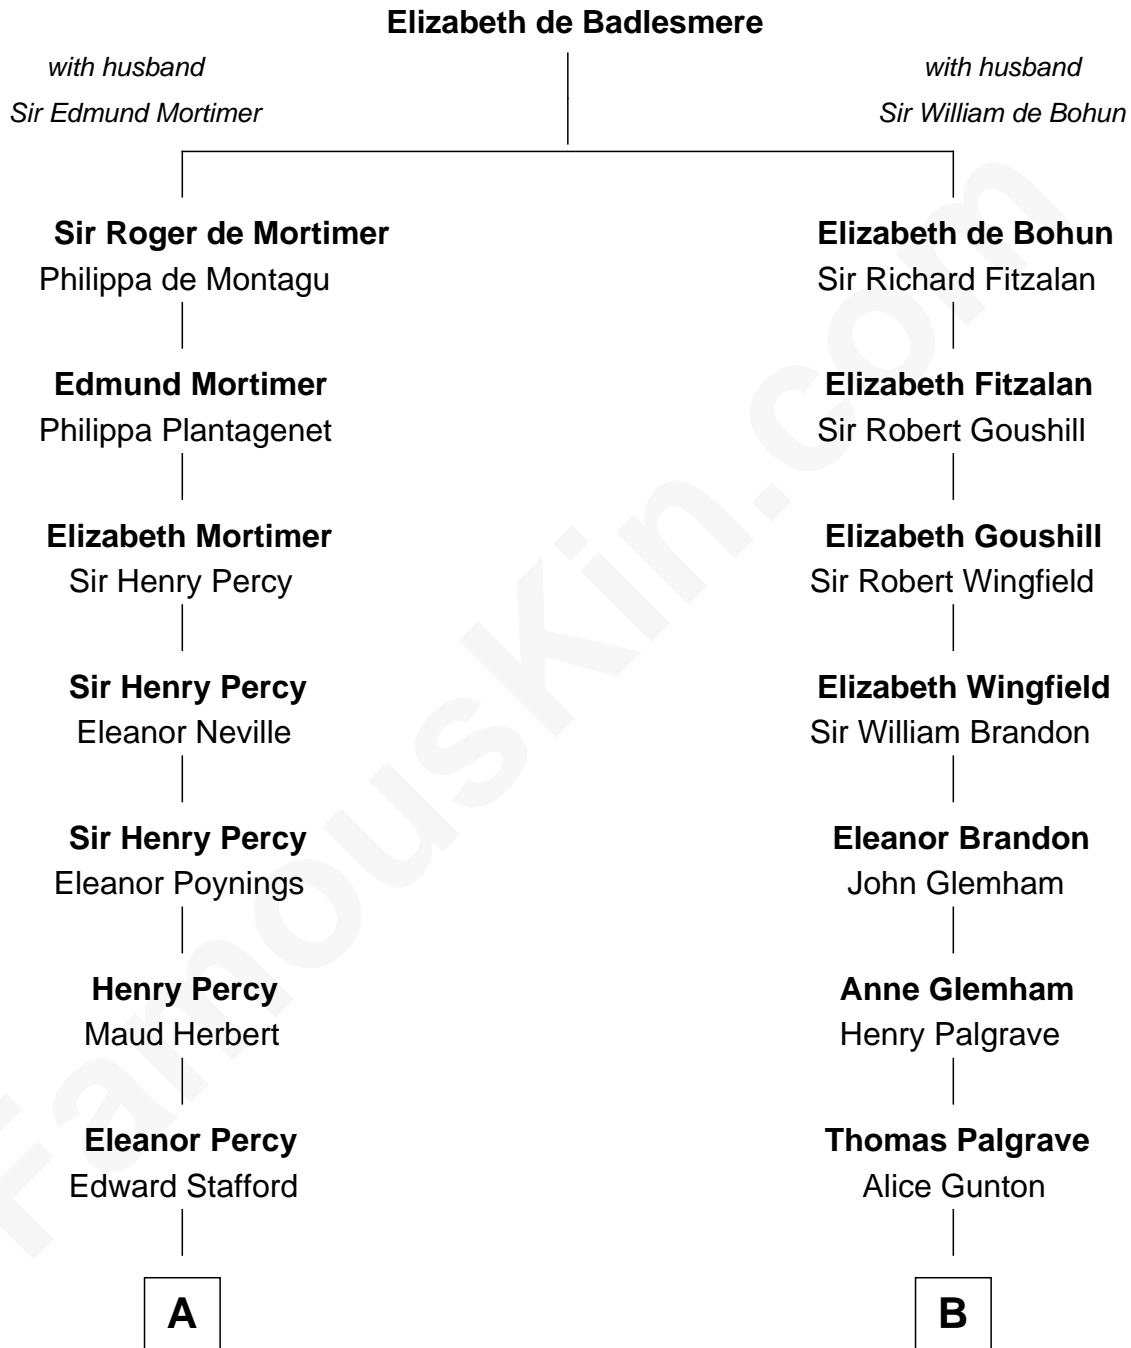

FamousKin.com Relationship Chart of

Daniel Carroll

Signer of the U.S. Constitution

15th cousin 6 times removed of

George W. Bush

43rd U.S. President

C

Harriet Eleanor Fay
Rev. James Smith Bush

Samuel Prescott Bush
Flora Sheldon

Prescott Sheldon Bush
Dorothy Wear Walker

George Herbert Walker Bush
Barbara Pierce

George W. Bush
43rd U.S. President

FamousKin.com