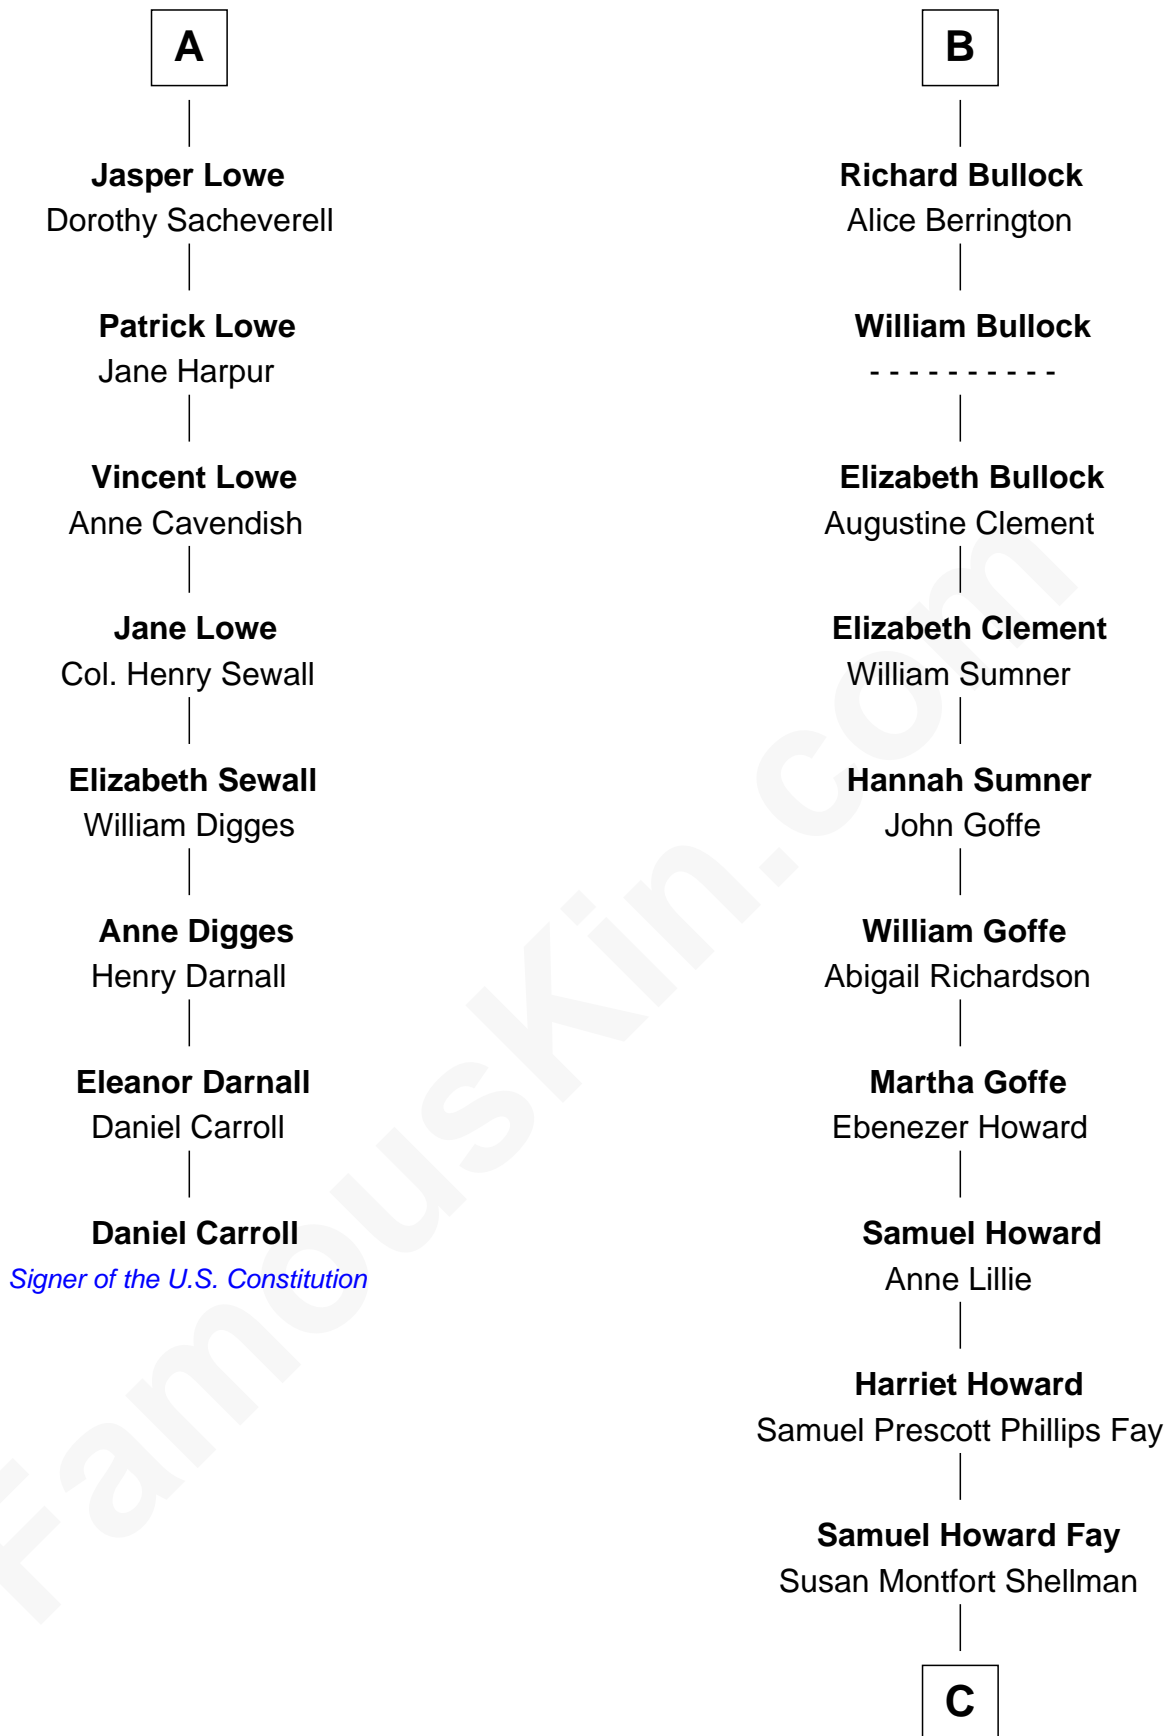

# FamousKin.com Relationship Chart of

**Daniel Carroll**

*Signer of the U.S. Constitution*

14th cousin 7 times removed of

**George W. Bush**

*43rd U.S. President*

**Sir John Howard**

Alice de Bois

**Joan Howard**  
Sir Peter de Brewes

**Beatrice Brewes**  
Sir Hugh Shirley

**Isabel Shirley**  
Sir John Cokayne

**John Cokayne**  
Agnes Vernon

**Thomas Cokayne**  
Agnes Barlow

**Sir Thomas Cokayne**  
Barbara FitzHerbert

**Jane Cokayne**  
Vincent Lowe

**A**

**Sir Robert Howard**  
Margaret de Scales

**Sir John Howard**  
Margaret de Plaiz

**Sir John Howard**  
Joan Walton

**Elizabeth Howard**  
Sir John de Vere

**Joan de Vere**  
Sir William Norreys

**Margaret Norreys**  
Gilbert Bullock

**Thomas Bullock**  
Alice Kingsmill

**B**

**C**

**Harriet Eleanor Fay**  
Rev. James Smith Bush

**Samuel Prescott Bush**  
Flora Sheldon

**Prescott Sheldon Bush**  
Dorothy Wear Walker