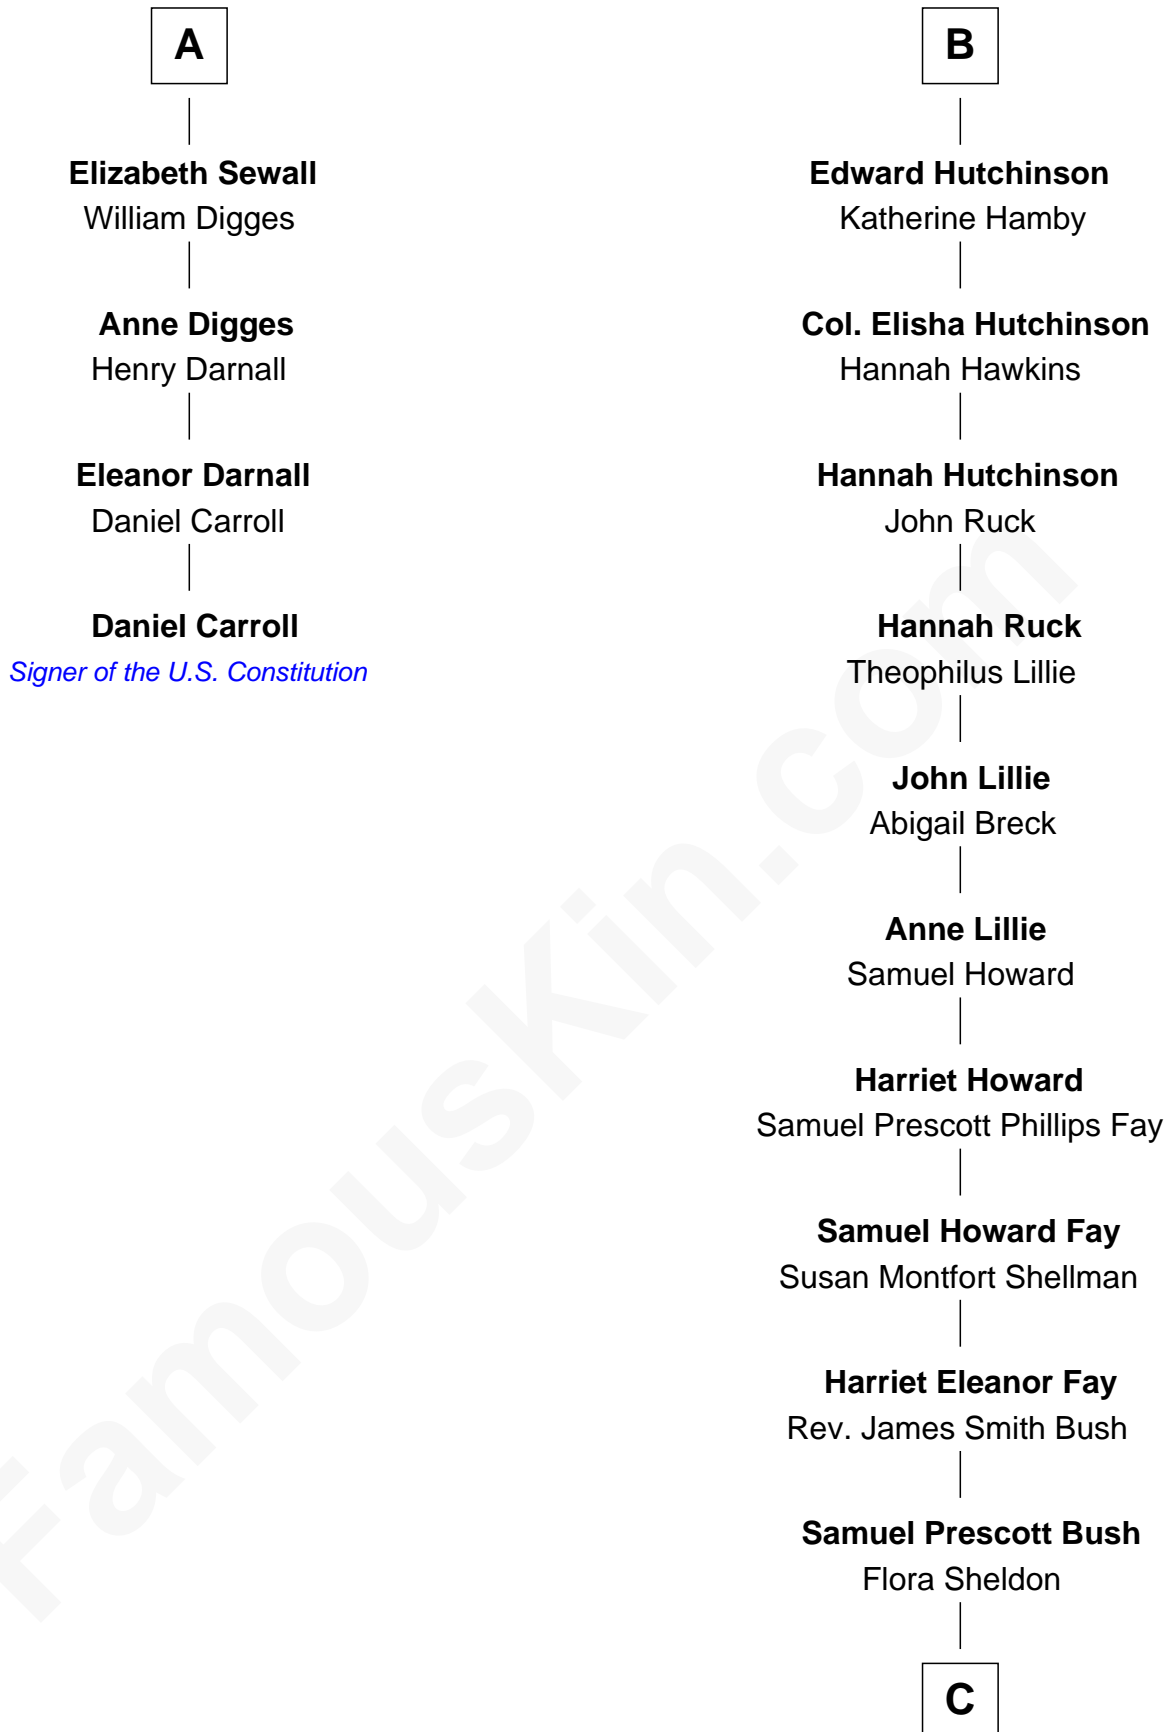

FamousKin.com Relationship Chart of

Daniel Carroll

Signer of the U.S. Constitution

10th cousin 9 times removed of

George W. Bush

43rd U.S. President

Sir Thomas Greene

C

Prescott Sheldon Bush

Dorothy Wear Walker

George Herbert Walker Bush

Barbara Pierce

George W. Bush

43rd U.S. President

FamousKin.com