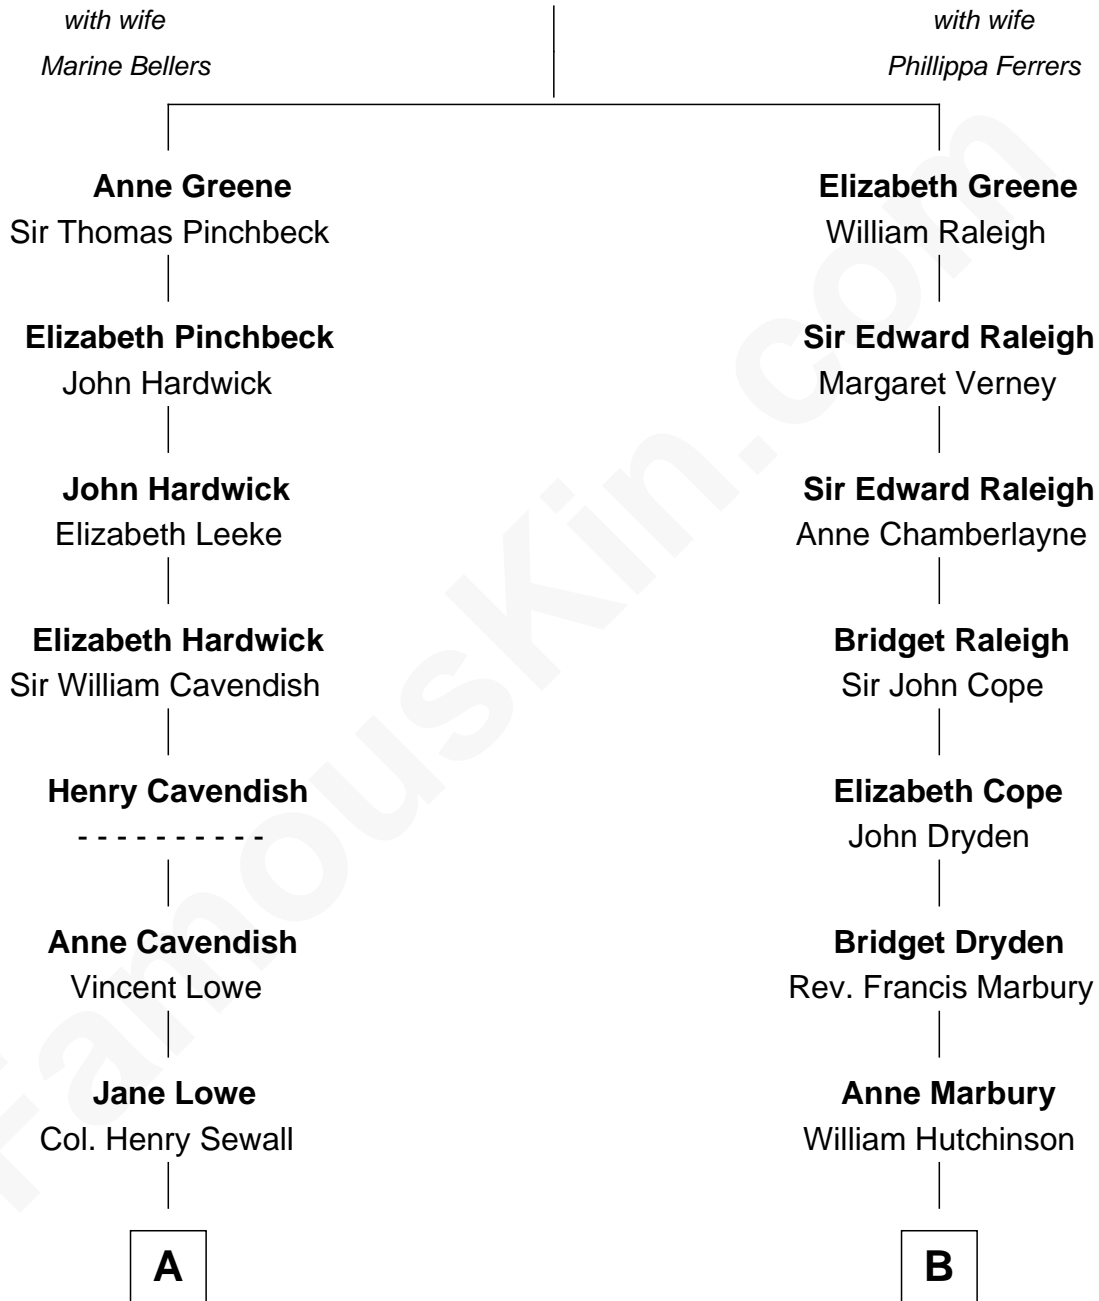

FamousKin.com Relationship Chart of

Daniel Carroll

Signer of the U.S. Constitution

10th cousin 9 times removed of

George W. Bush

43rd U.S. President

Sir Thomas Greene

C

Prescott Sheldon Bush

Dorothy Wear Walker

George Herbert Walker Bush

Barbara Pierce

George W. Bush

43rd U.S. President

FamousKin.com