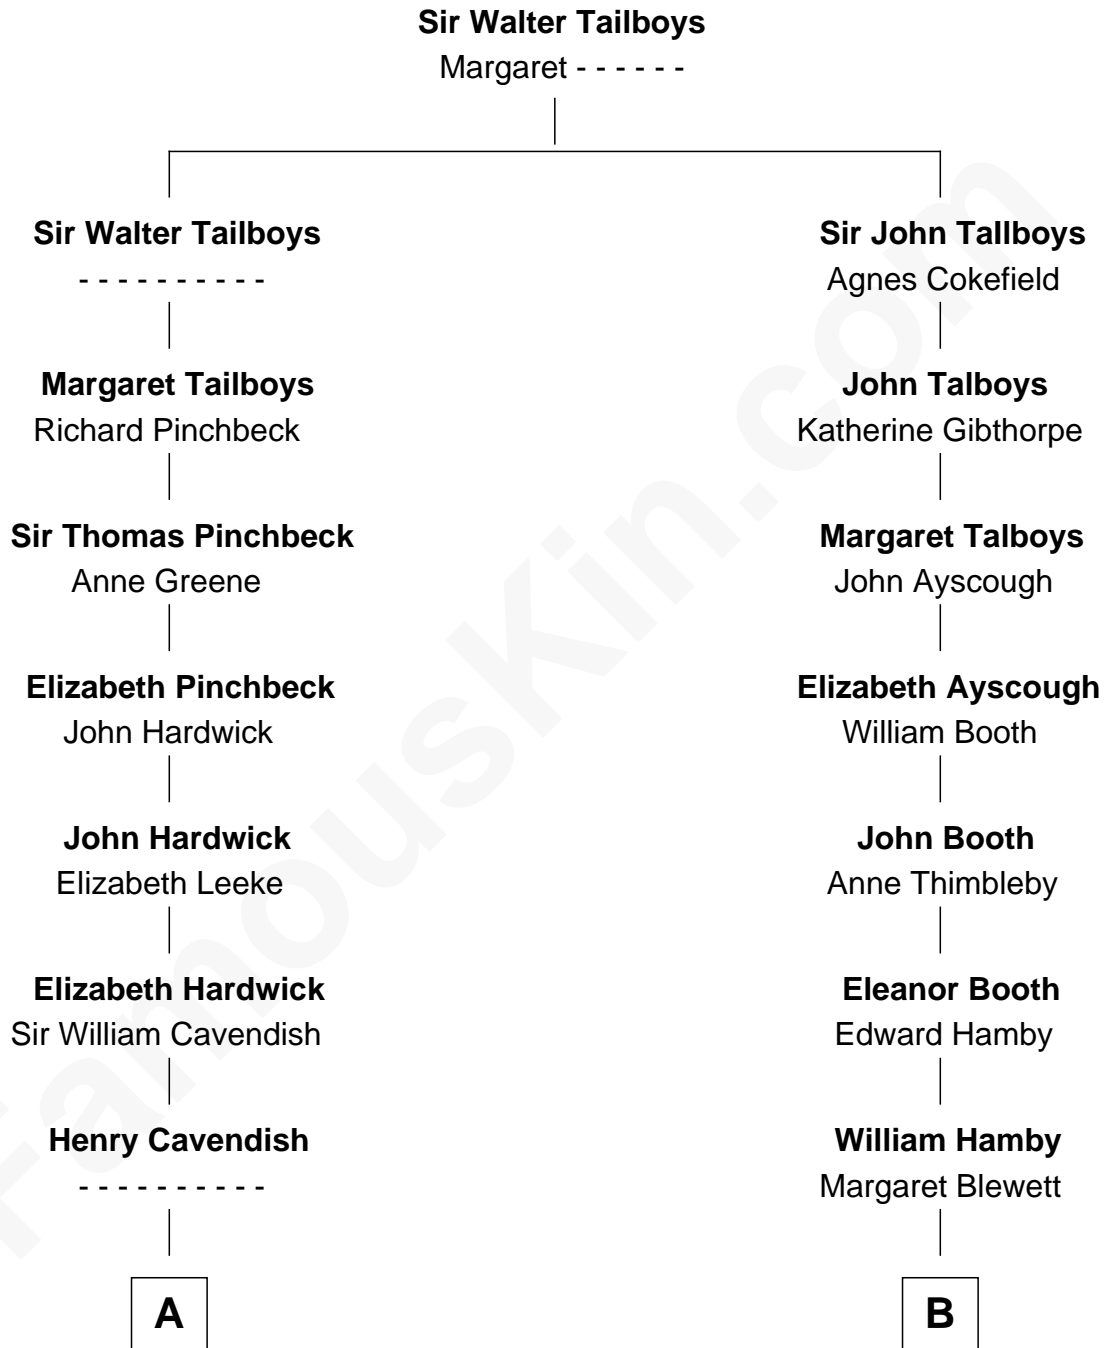

# FamousKin.com

## Relationship Chart of Daniel Carroll

*Signer of the U.S. Constitution*

12th cousin 3 times removed of

## Lucretia (Rudolph) Garfield

*First Lady of President James Garfield*

**A**

**Anne Cavendish**

Vincent Lowe

**Jane Lowe**

Col. Henry Sewall

**Elizabeth Sewall**