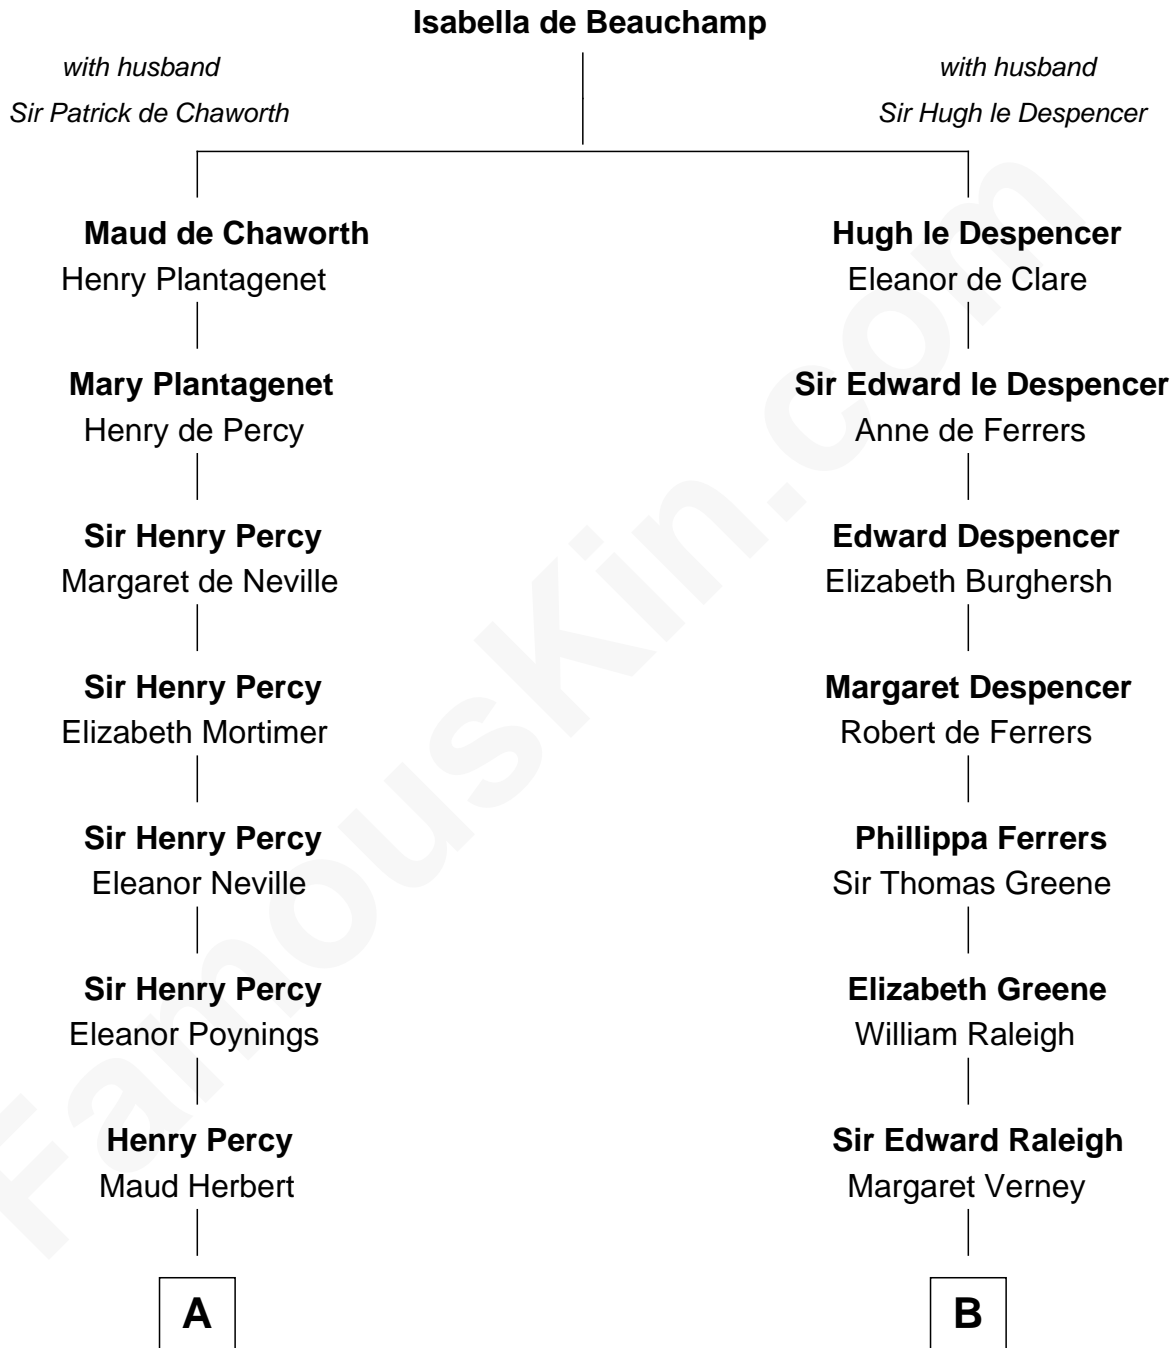

## Relationship Chart of

### Daniel Carroll

*Signer of the U.S. Constitution*

16th cousin 2 times removed of

### Lucretia (Rudolph) Garfield

*First Lady of President James Garfield*

**C**

**Arabella Greene Mason**

Zebulon Rudolph

**Lucretia (Rudolph) Garfield**

*First Lady of James Garfield*

FamousKin.com