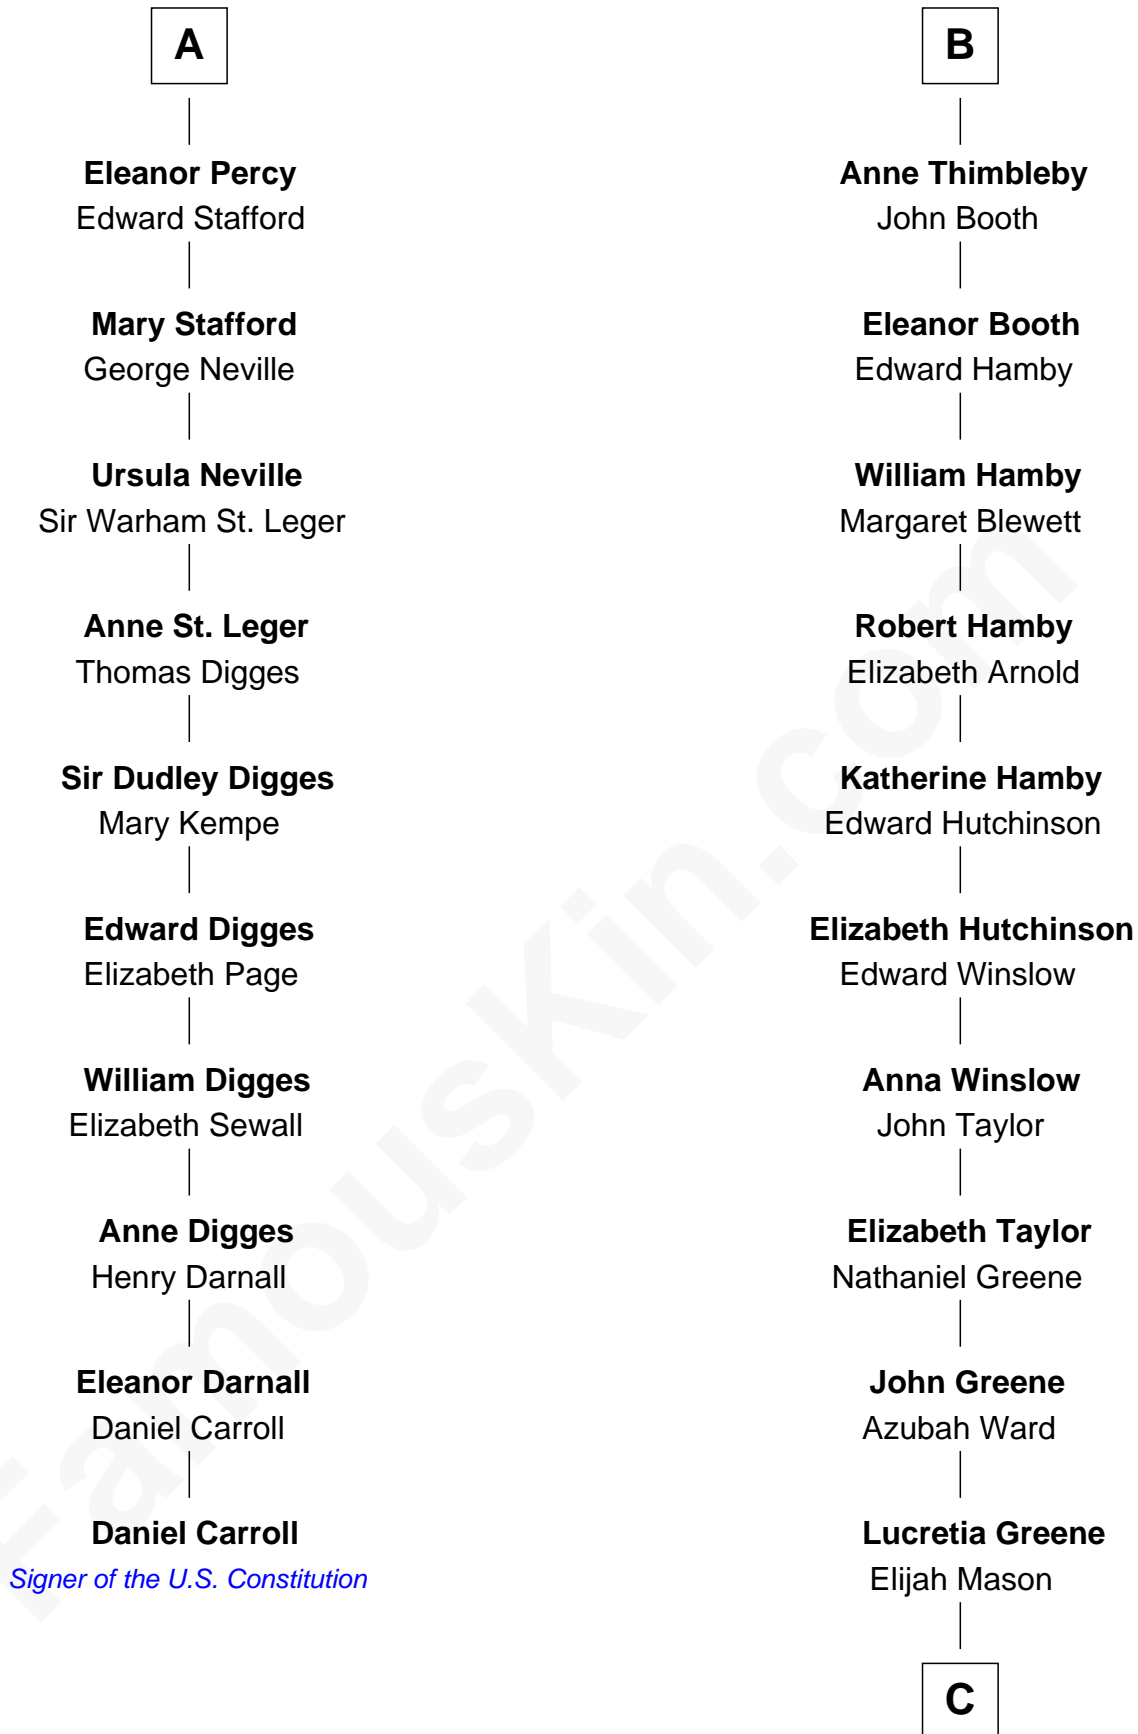

FamousKin.com

Relationship Chart of

Daniel Carroll

Signer of the U.S. Constitution

16th cousin 2 times removed of

Lucretia (Rudolph) Garfield

First Lady of President James Garfield

Bartholomew de Badlesmere

Margery de Badlesmere

Sir William de Ros

Maud de Roos

John de Welles

Margery de Welles

Stephen le Scrope

Maude le Scrope

Sir Baldwin Freville

Margaret Freville

Sir Hugh Willoughby

Margery Willoughby

Sir Godfrey Hilton

Elizabeth Hilton

Richard Thimbleby

B

C

Arabella Greene Mason

Zebulon Rudolph

Lucretia (Rudolph) Garfield

First Lady of James Garfield

FamousKin.com