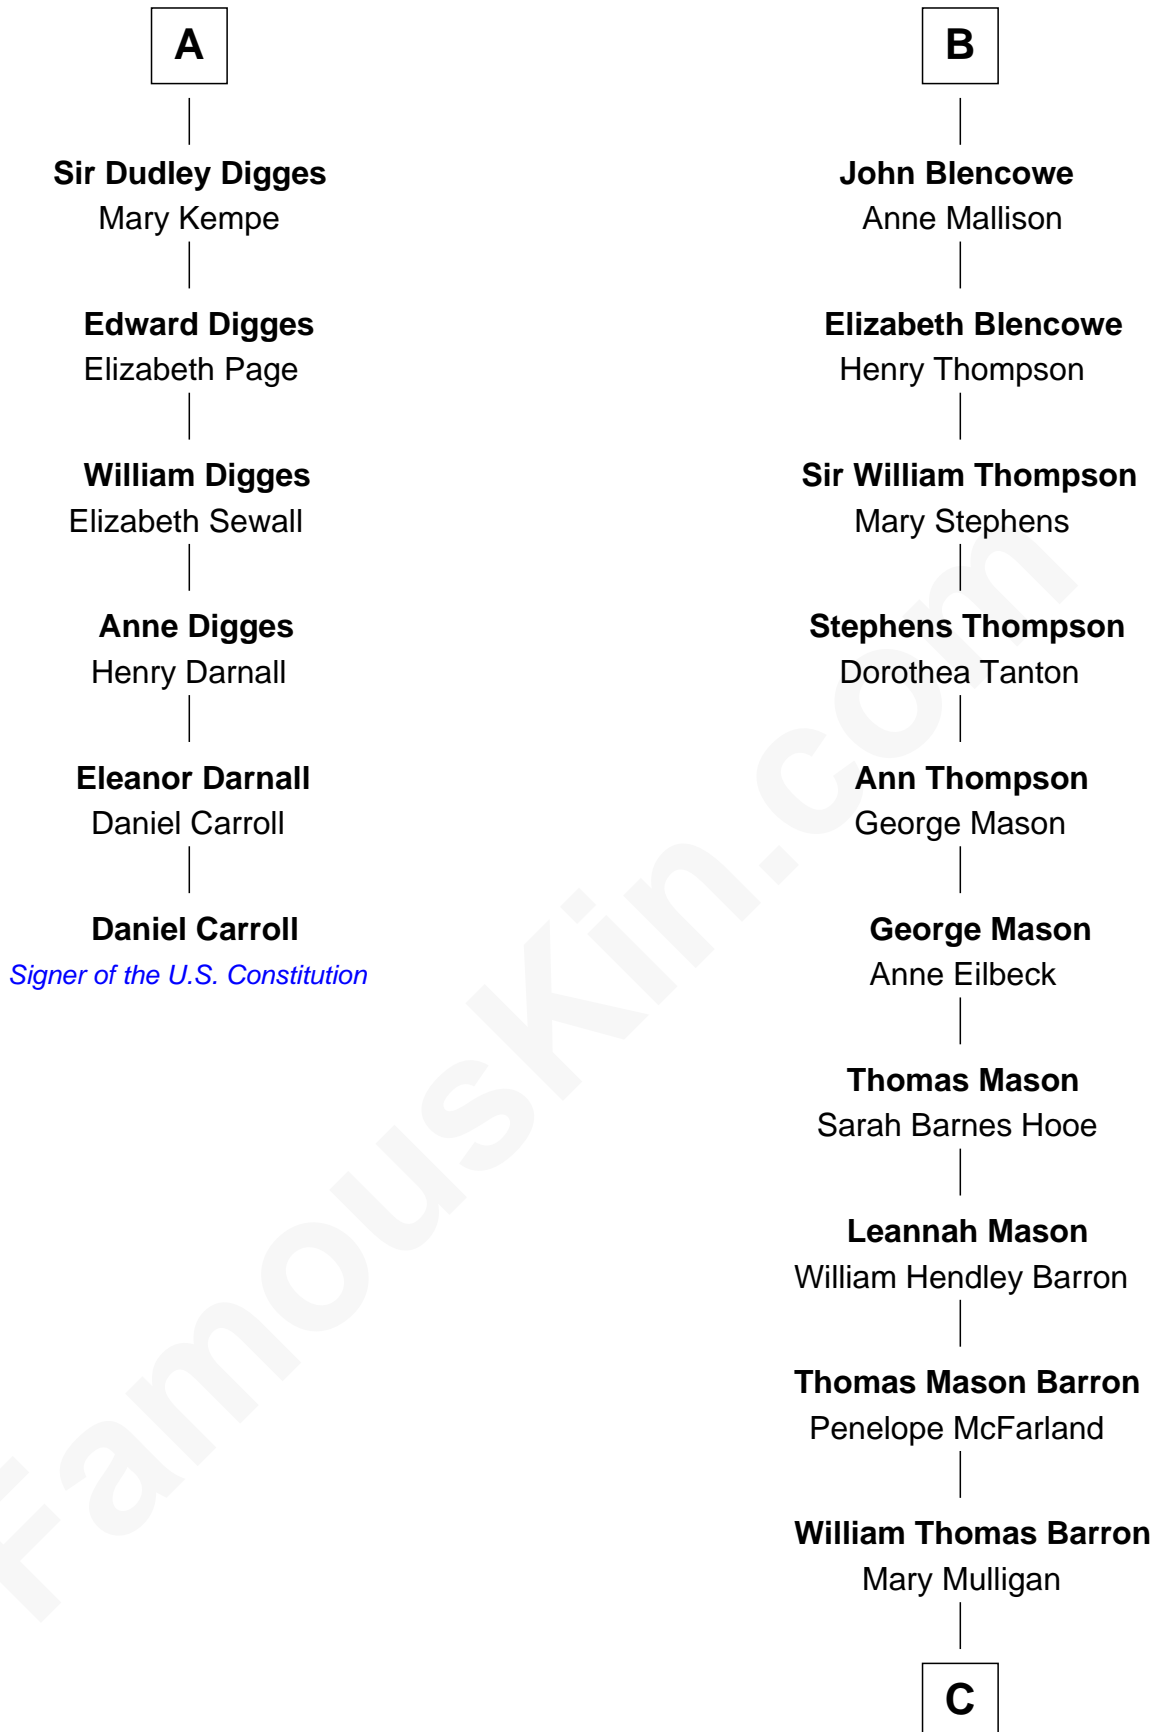

# FamousKin.com Relationship Chart of

**Daniel Carroll**

*Signer of the U.S. Constitution*

12th cousin 8 times removed of

**Paris Hilton**

*Socialite and TV Personality*

**Sir Henry Percy**  
Elizabeth Mortimer

**Sir Henry Percy**  
Eleanor Neville

**Sir Henry Percy**  
Eleanor Poynings

**Henry Percy**  
Maud Herbert

**Eleanor Percy**  
Edward Stafford

**Mary Stafford**  
George Neville

**Ursula Neville**  
Sir Warham St. Leger

**Anne St. Leger**  
Thomas Digges

**A**

**Elizabeth Percy**  
Sir John Clifford

**Thomas Clifford**  
Joan Dacre

**Matilda Clifford**  
Sir Edmund Sutton

**Thomas Dudley**  
Grace Threlkeld

**Winifred Dudley**  
Anthony Blencowe

**Richard Blencowe**  
Apollonia Tolson

**Sir Henry Blencowe**  
Grace Sandford

**B**

**C**

**Mary Adelaide Barron**  
Conrad Nicholson Hilton

**Barron Hilton**  
Marilyn June Hawley

**Richard Howard Hilton**  
Kathleen Elizabeth Avanzino