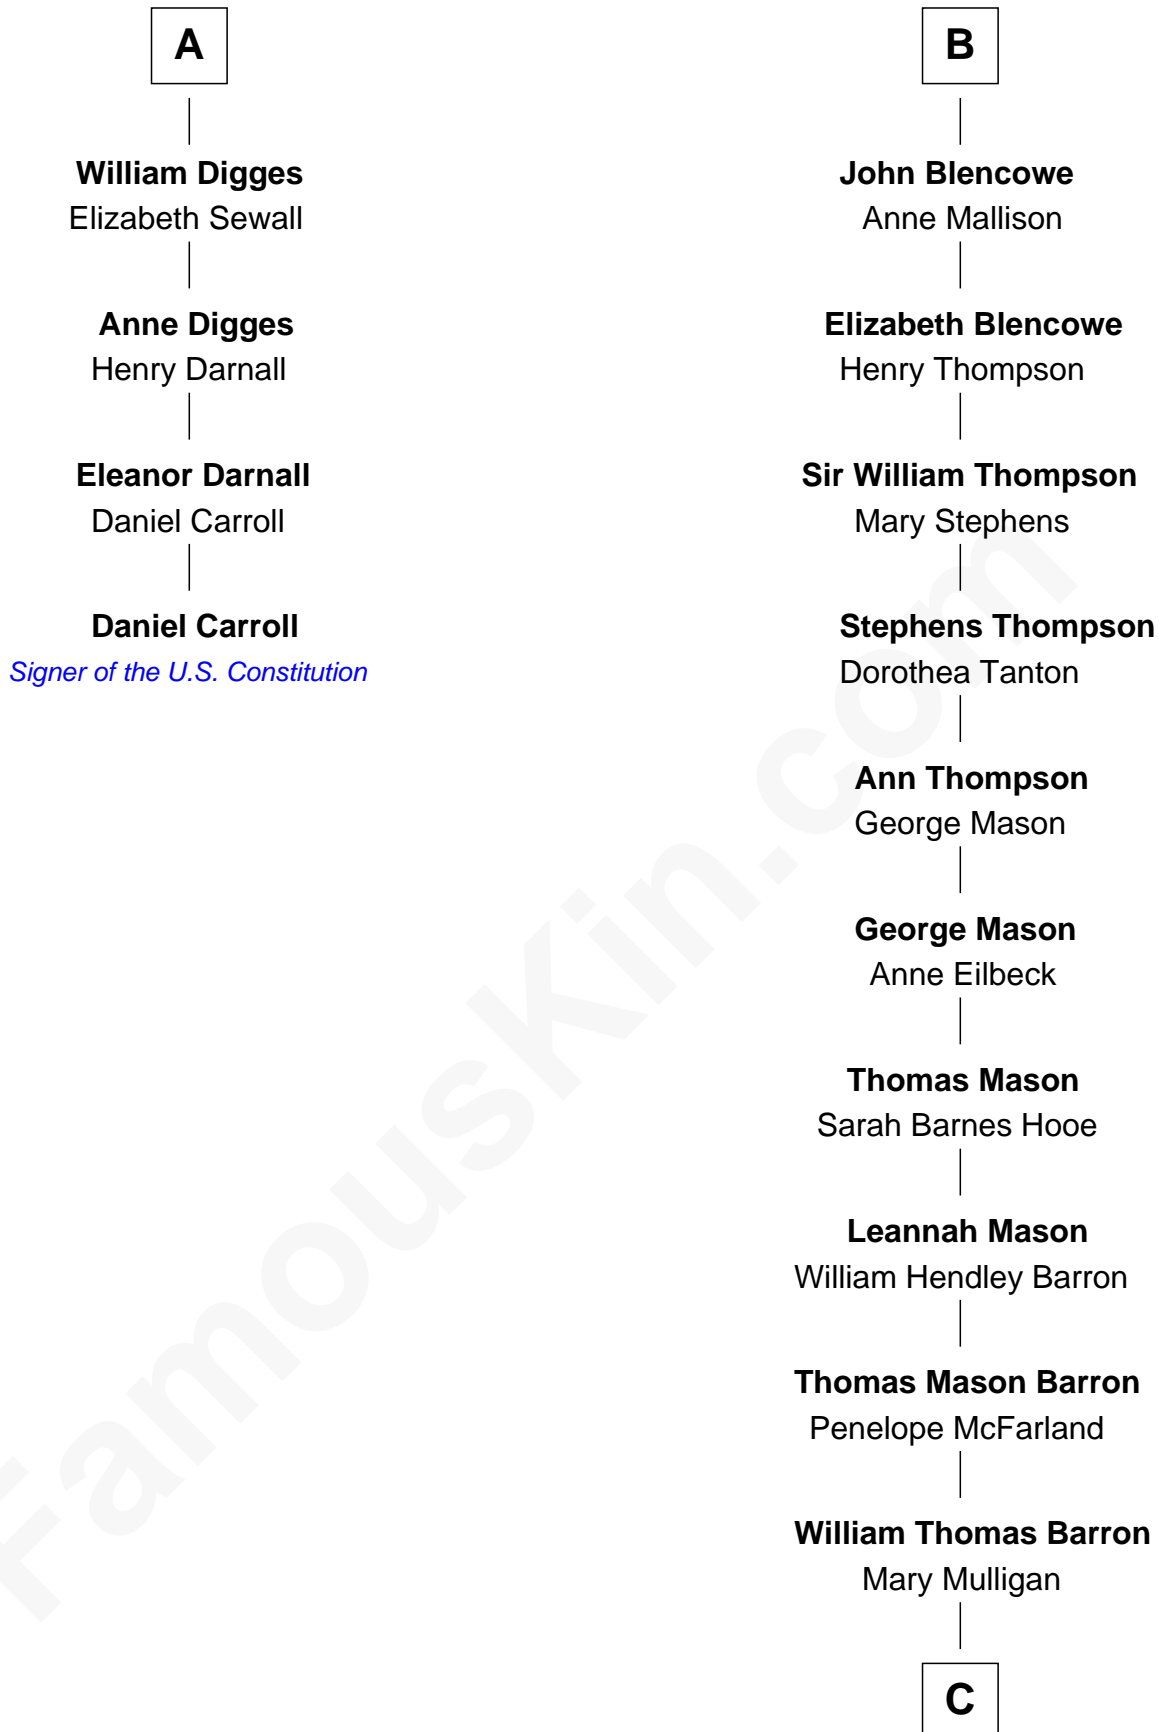

FamousKin.com

Relationship Chart of

Daniel Carroll

Signer of the U.S. Constitution

10th cousin 10 times removed of

Paris Hilton

Socialite and TV Personality

Sir Ralph Neville

Matilda Clifford
Sir Edmund Sutton

Ursula Neville
Sir Warham St. Leger

Thomas Dudley
Grace Threlkeld

Anne St. Leger
Thomas Digges

Winifred Dudley
Anthony Blencowe

Sir Dudley Digges
Mary Kempe

Richard Blencowe
Apollonia Tolson

Edward Digges
Elizabeth Page

Sir Henry Blencowe
Grace Sandford

A

B

C

Mary Adelaide Barron
Conrad Nicholson Hilton

Barron Hilton
Marilyn June Hawley

Richard Howard Hilton
Kathleen Elizabeth Avanzino