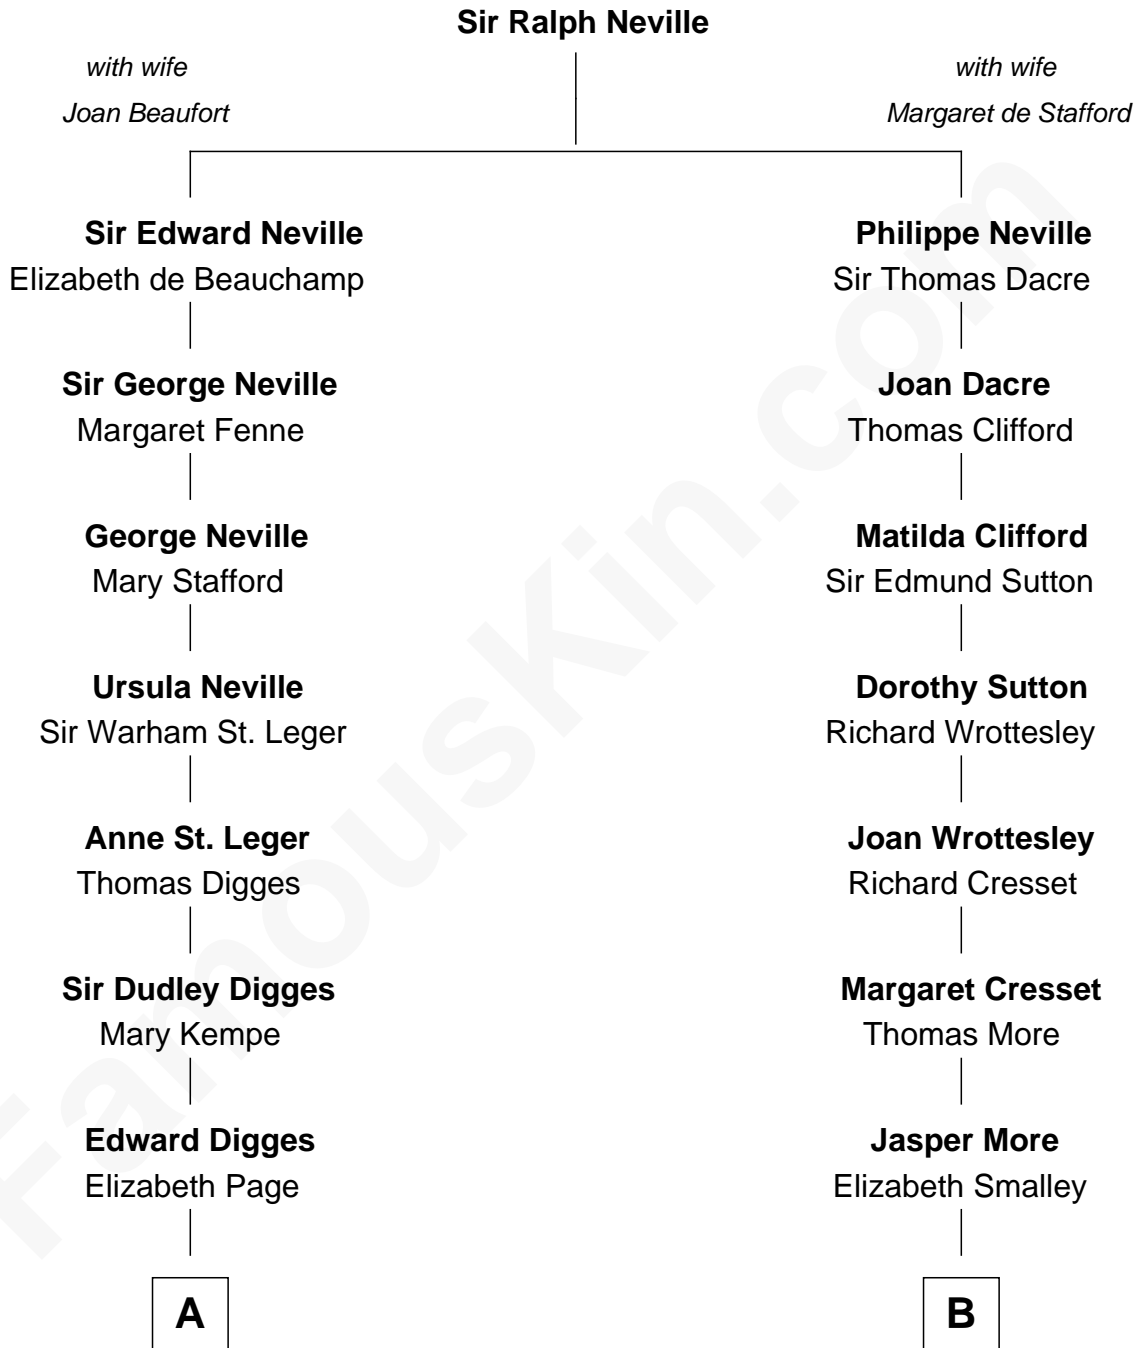

FamousKin.com

Relationship Chart of

Daniel Carroll

Signer of the U.S. Constitution

8th cousin 2 times removed of

Richard More

(c1614 - c1696) Mayflower passenger 1620

MAYFLOWER

A

William Digges
Elizabeth Sewall

Anne Digges
Henry Darnall

Eleanor Darnall
Daniel Carroll

Daniel Carroll
Signer of the U.S. Constitution

B

Katherine More
Col. Samuel More

Richard More
Mayflower passenger 1620