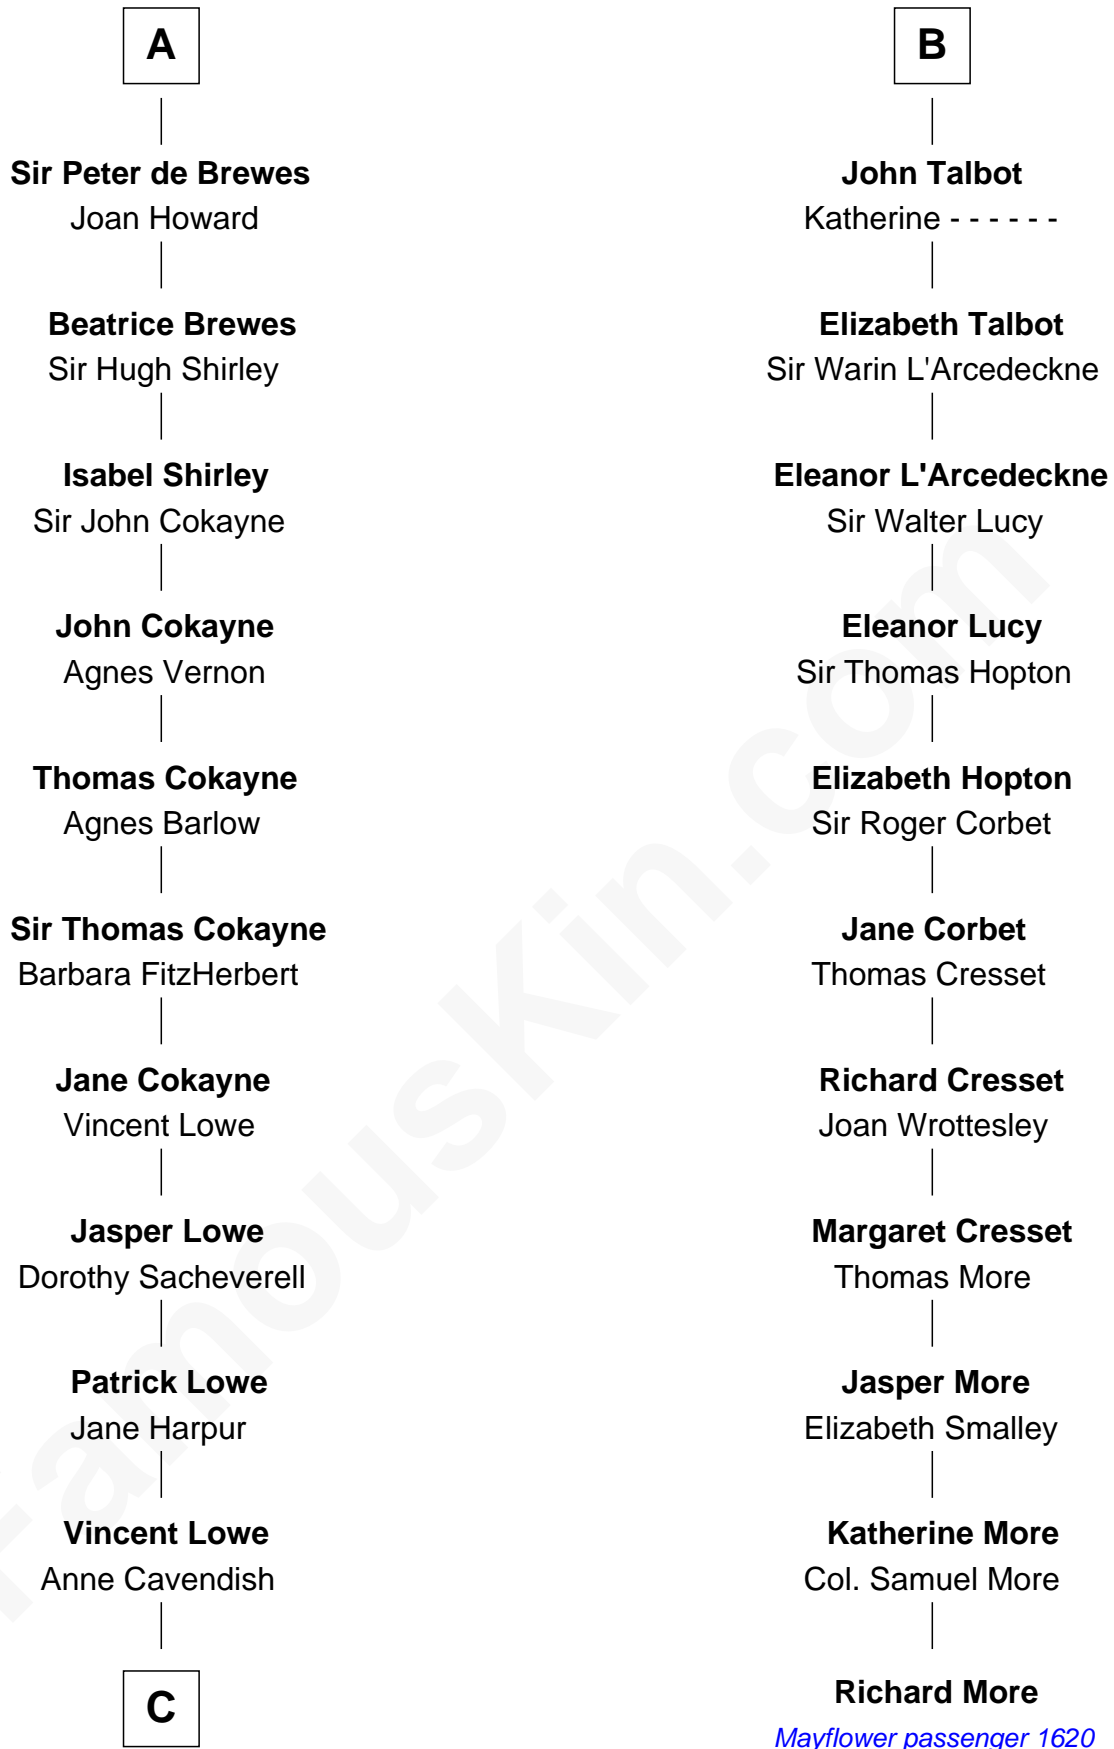

## Relationship Chart of Daniel Carroll

*Signer of the U.S. Constitution*

17th cousin 4 times removed of

**Richard More**

*(c1614 - c1696) Mayflower passenger 1620*

**MAYFLOWER**

**C**

—  
**Jane Lowe**

Col. Henry Sewall

—  
**Elizabeth Sewall**

William Digges

—  
**Anne Digges**

Henry Darnall

—  
**Eleanor Darnall**

Daniel Carroll

—  
**Daniel Carroll**