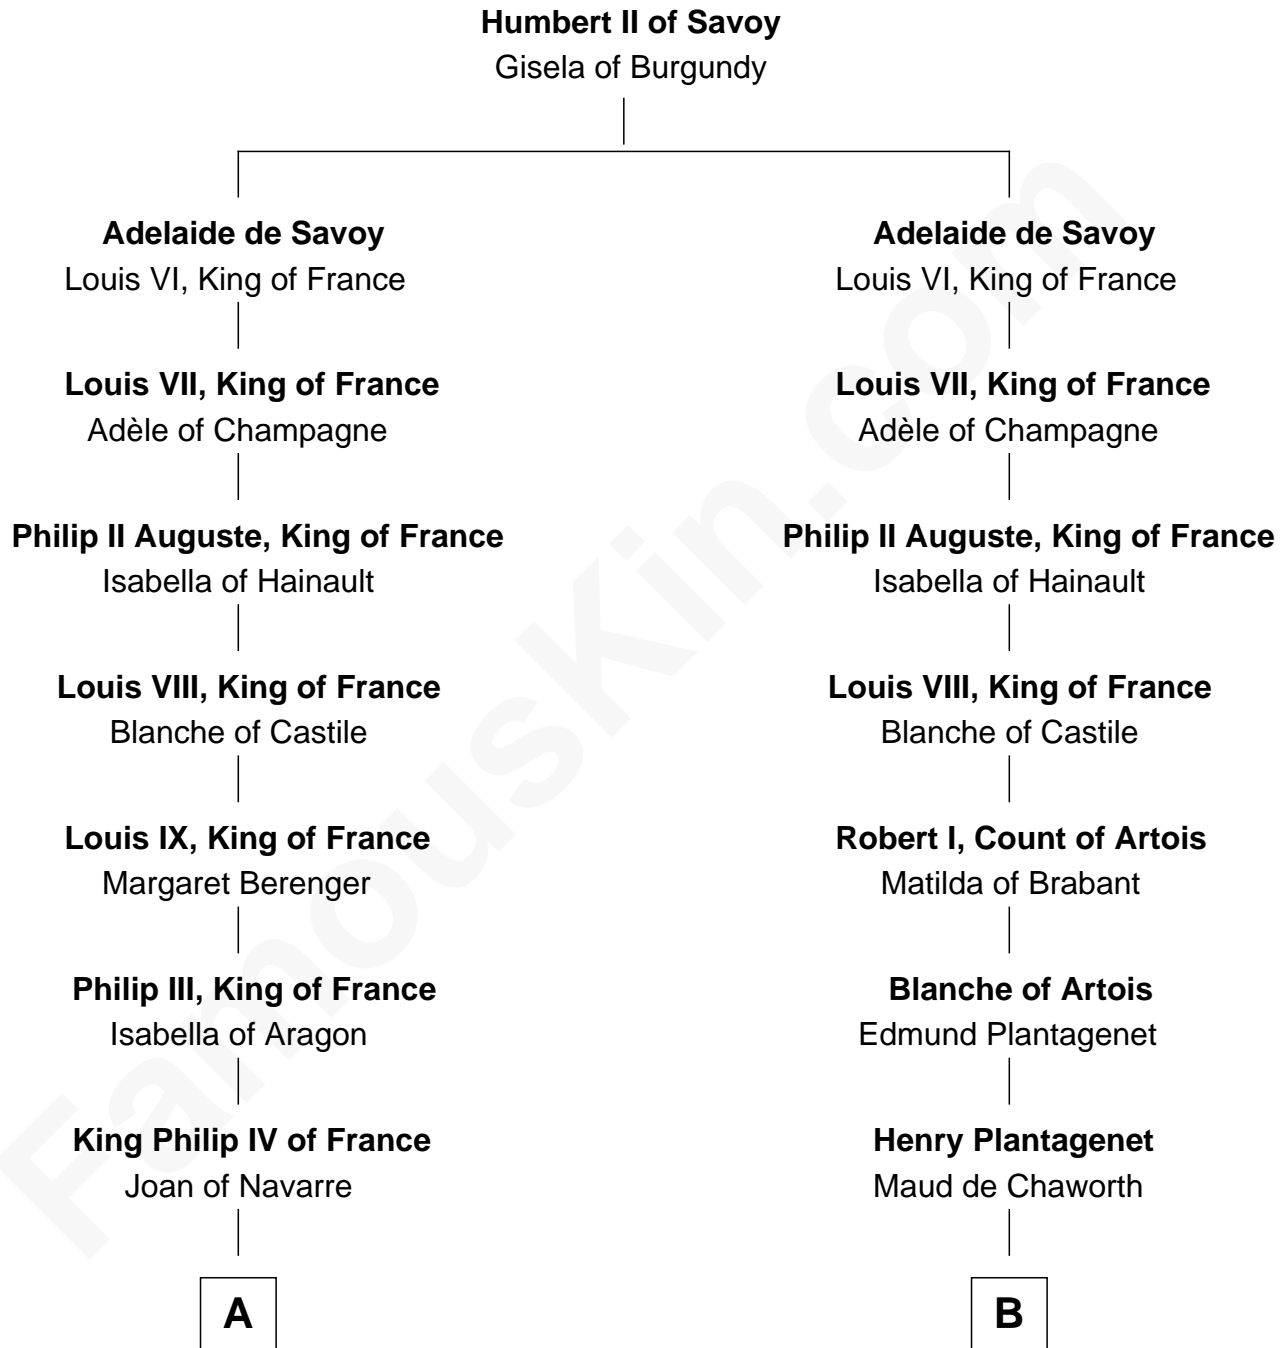

FamousKin.com

Relationship Chart of Daniel Carroll

Signer of the U.S. Constitution

18th cousin 3 times removed of

Richard More

(c1614 - c1696) Mayflower passenger 1620

MAYFLOWER

C

Edward Digges
Elizabeth Page

William Digges
Elizabeth Sewall

Anne Digges
Henry Darnall

Eleanor Darnall
Daniel Carroll

Daniel Carroll
Signer of the U.S. Constitution

D

Katherine More
Col. Samuel More

Richard More
Mayflower passenger 1620