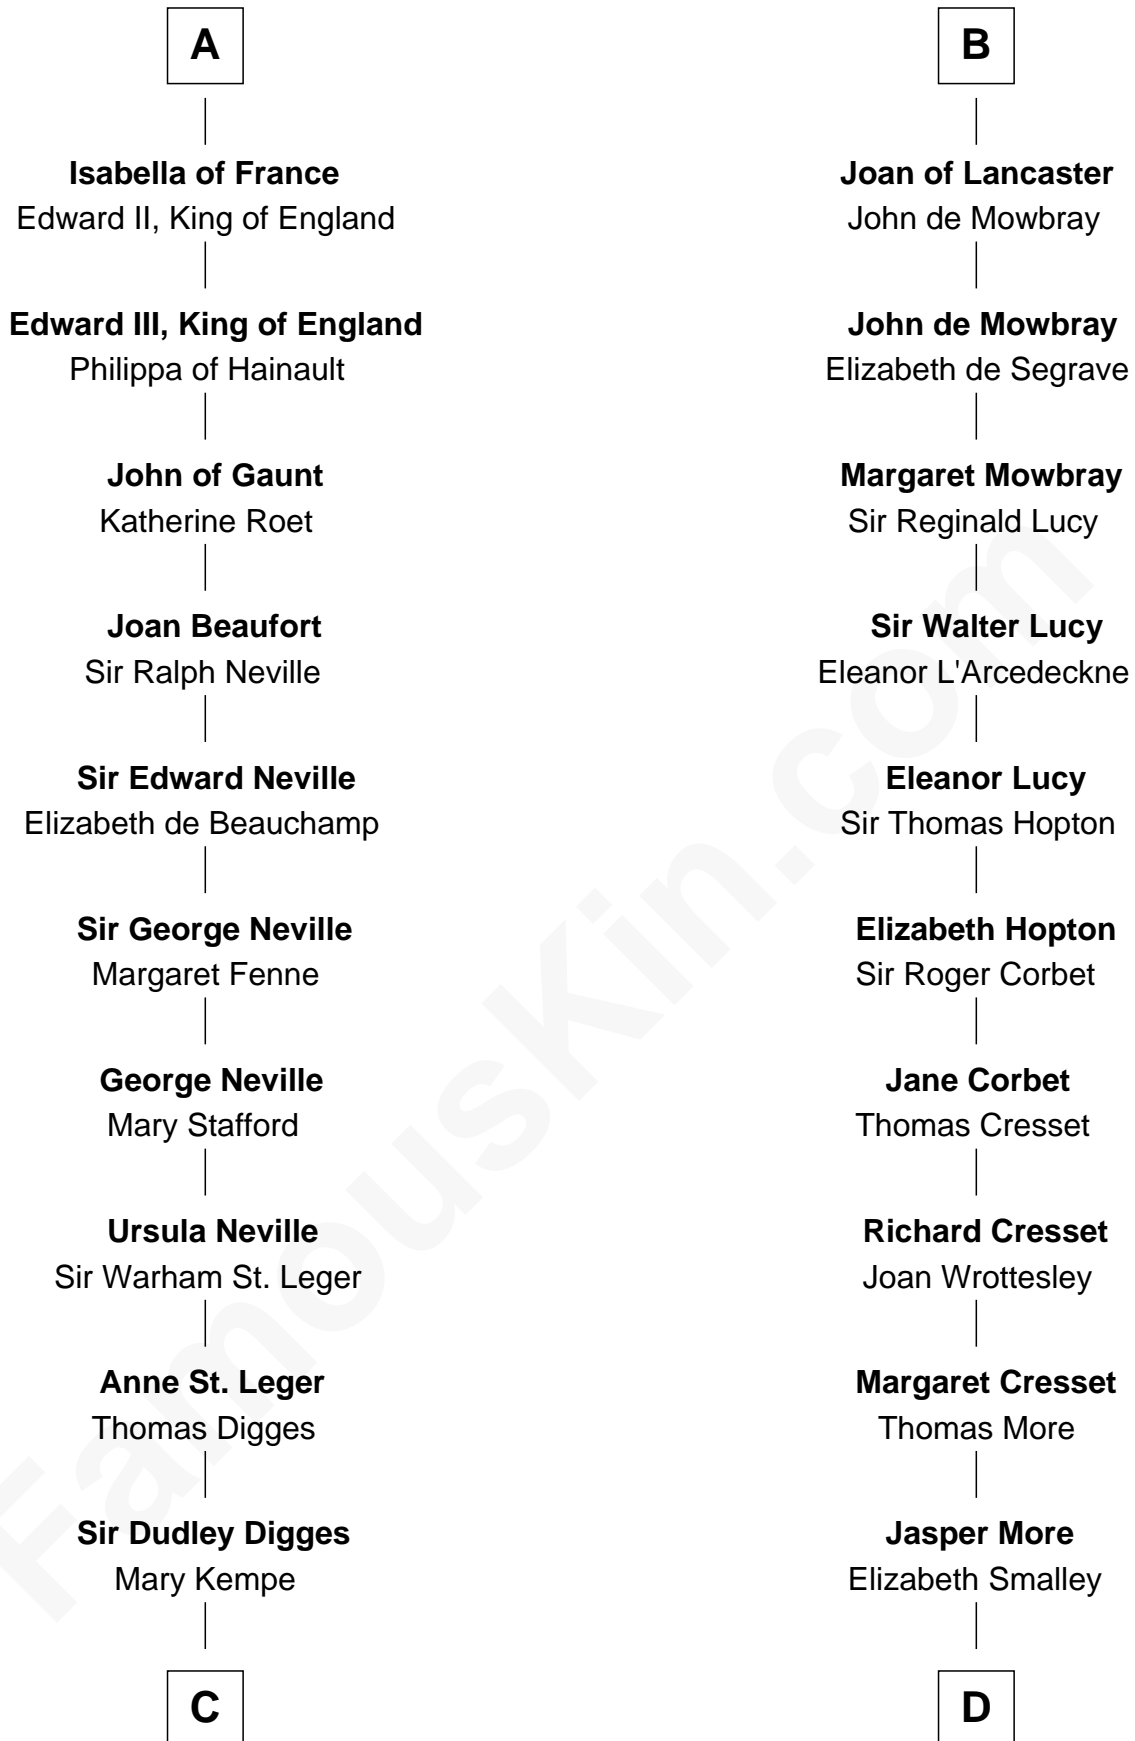

FamousKin.com

Relationship Chart of Daniel Carroll

Signer of the U.S. Constitution

18th cousin 3 times removed of

Richard More

(c1614 - c1696) Mayflower passenger 1620

MAYFLOWER

C

Edward Digges
Elizabeth Page

William Digges
Elizabeth Sewall

Anne Digges
Henry Darnall

Eleanor Darnall
Daniel Carroll

Daniel Carroll
Signer of the U.S. Constitution

D

Katherine More
Col. Samuel More

Richard More
Mayflower passenger 1620