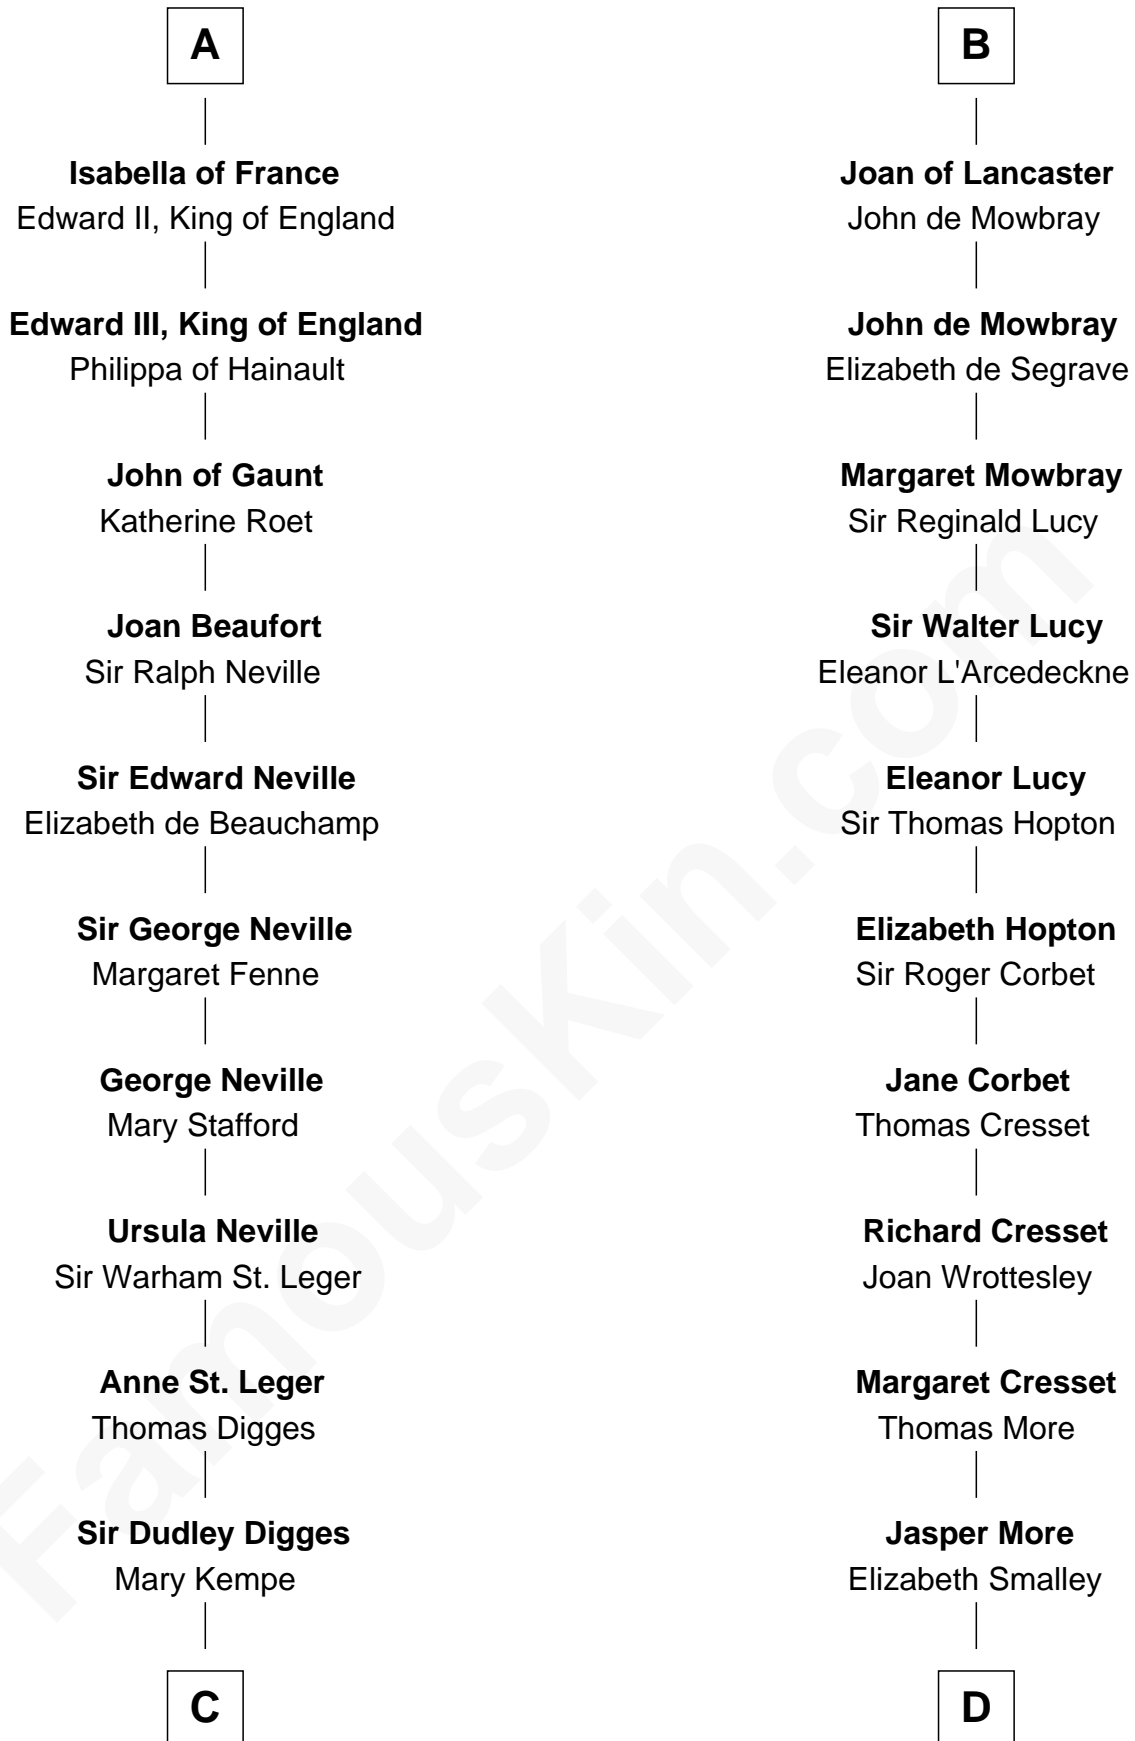

FamousKin.com Relationship Chart of

Daniel Carroll

Signer of the U.S. Constitution

18th cousin 3 times removed of

Richard More

(c1614 - c1696) Mayflower passenger 1620

MAYFLOWER

C

Edward Digges
Elizabeth Page

William Digges
Elizabeth Sewall

Anne Digges
Henry Darnall

Eleanor Darnall
Daniel Carroll

Daniel Carroll
Signer of the U.S. Constitution

D

Katherine More
Col. Samuel More

Richard More
Mayflower passenger 1620