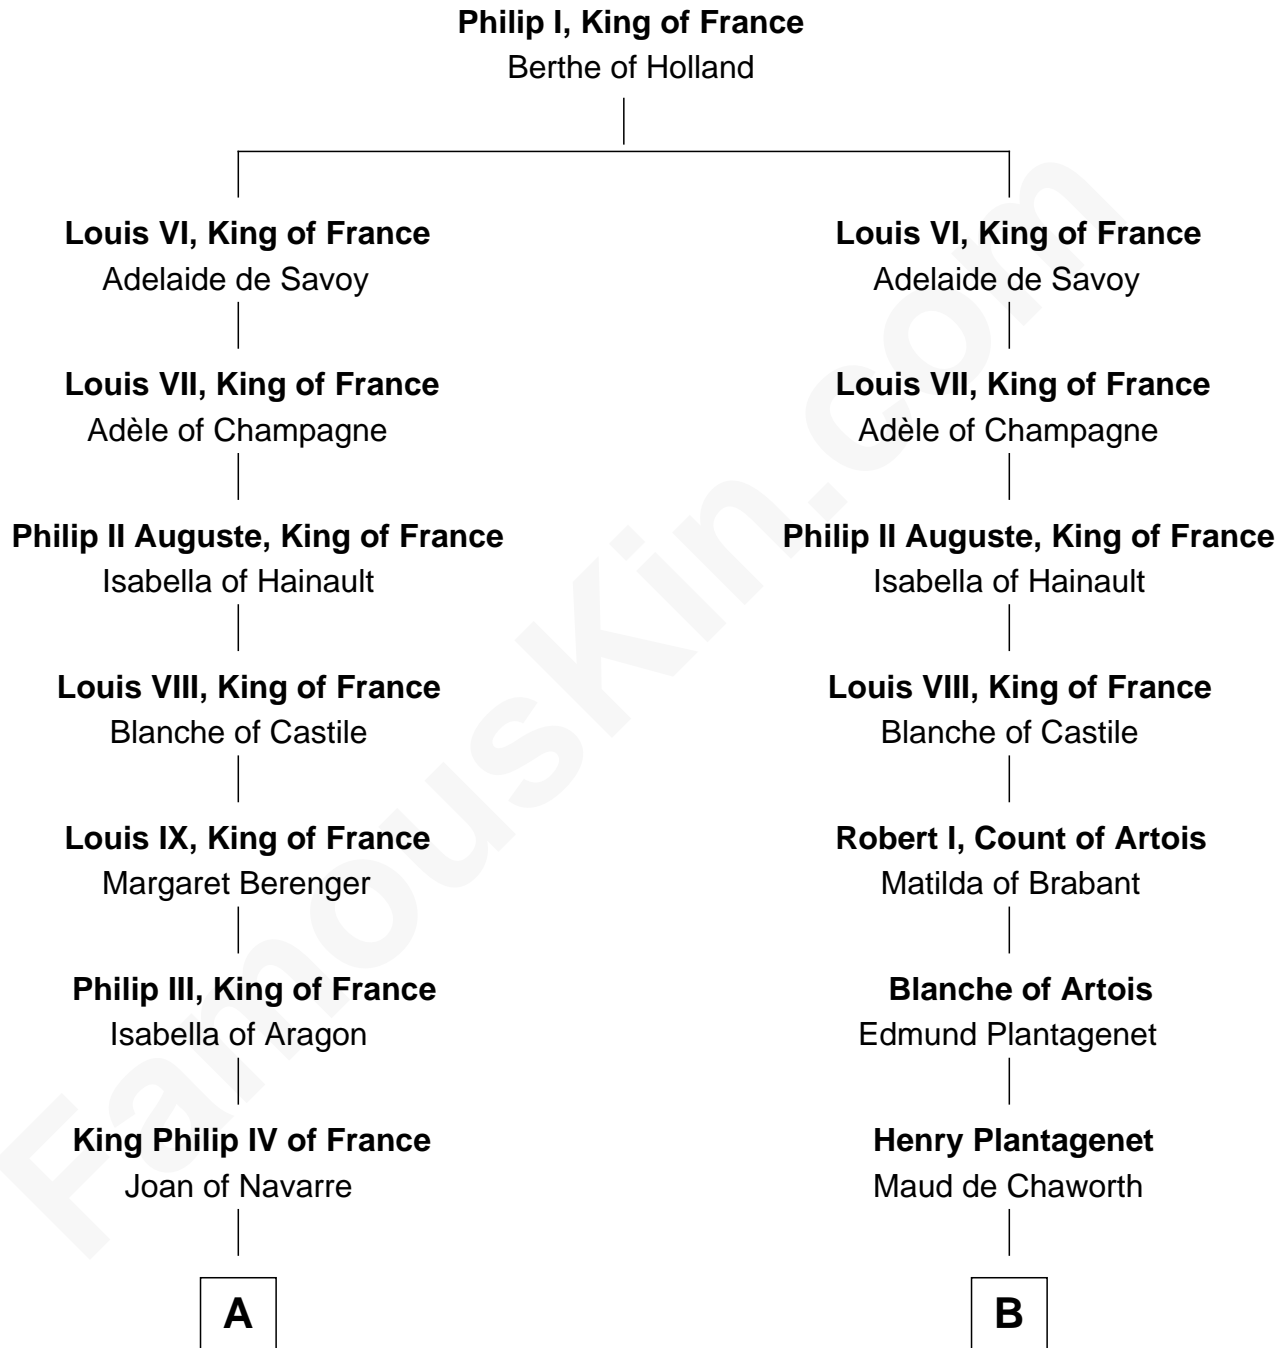

FamousKin.com Relationship Chart of

Daniel Carroll

Signer of the U.S. Constitution

18th cousin 3 times removed of

Richard More

(c1614 - c1696) Mayflower passenger 1620

MAYFLOWER

C

Edward Digges
Elizabeth Page

William Digges
Elizabeth Sewall

Anne Digges
Henry Darnall

Eleanor Darnall
Daniel Carroll

Daniel Carroll
Signer of the U.S. Constitution

D

Katherine More
Col. Samuel More

Richard More
Mayflower passenger 1620