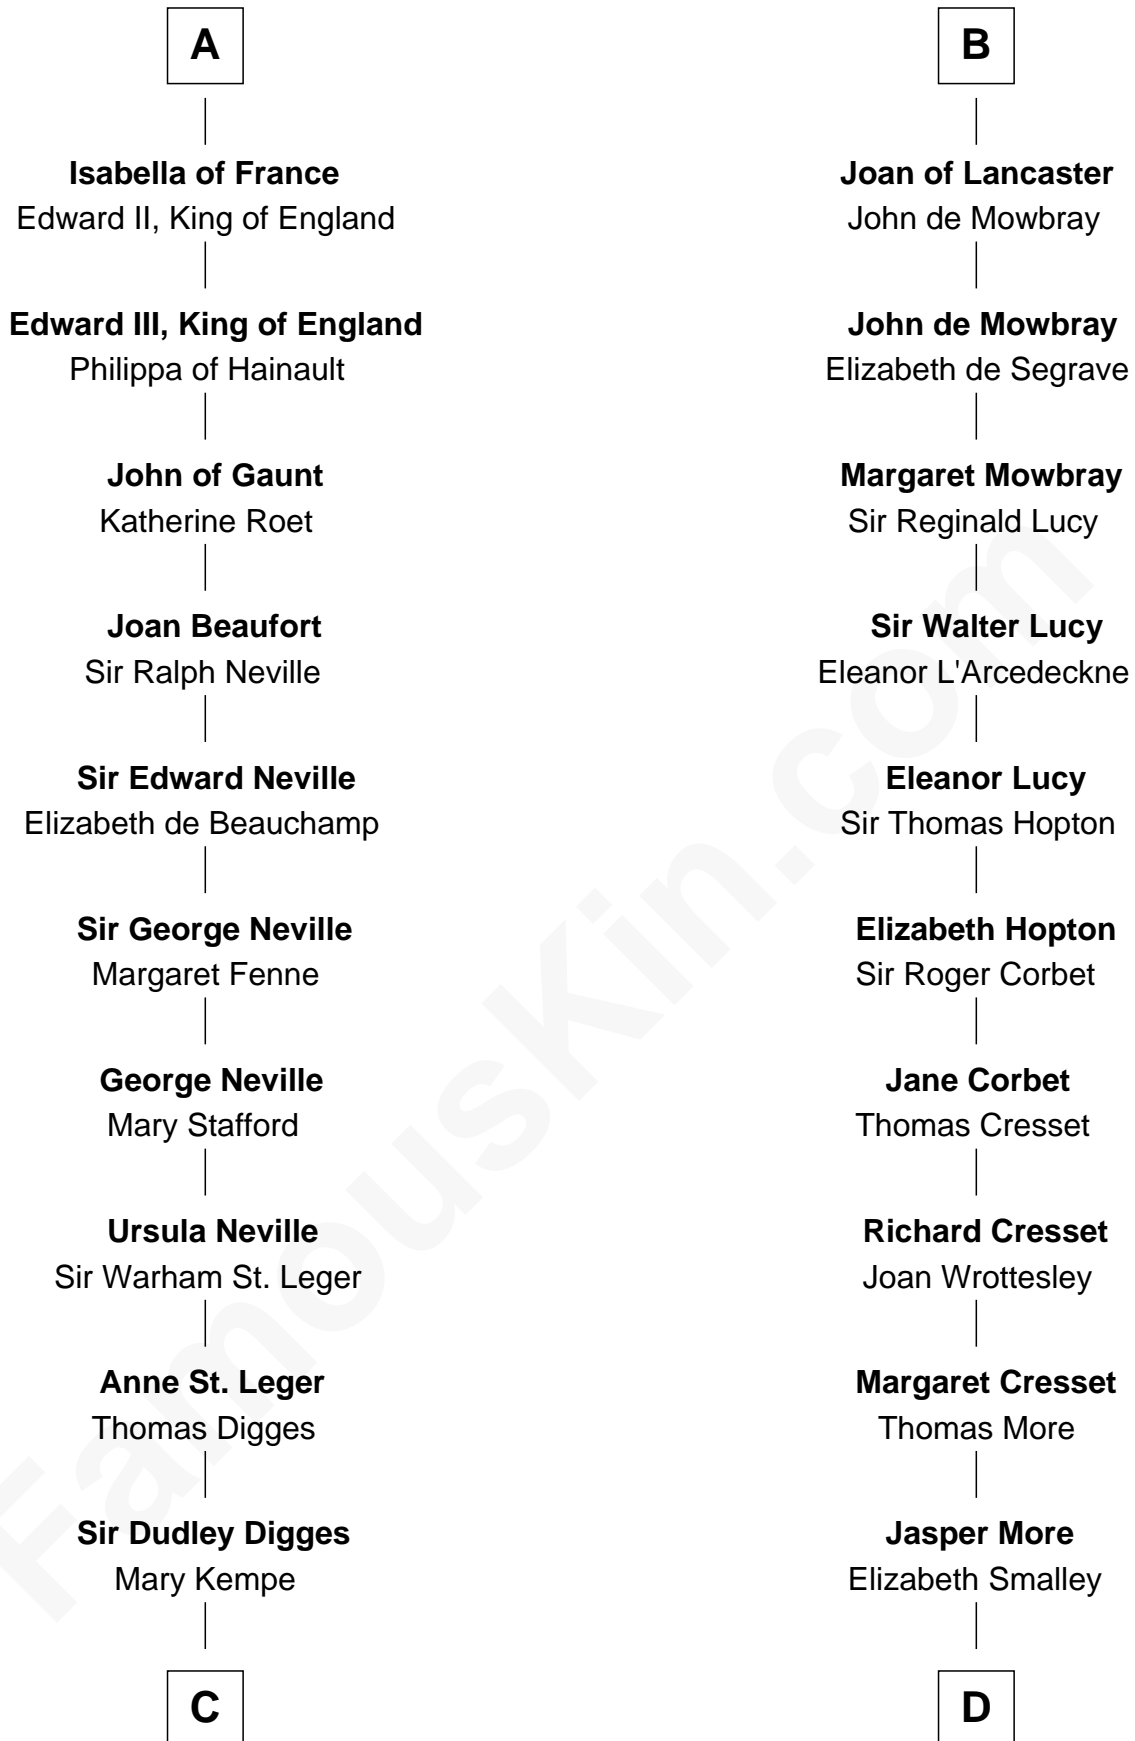

FamousKin.com

Relationship Chart of Daniel Carroll

Signer of the U.S. Constitution

18th cousin 3 times removed of

Richard More

(c1614 - c1696) Mayflower passenger 1620

MAYFLOWER

Waleran, Duke of Lower Lorraine

C

Edward Digges
Elizabeth Page

William Digges
Elizabeth Sewall

Anne Digges
Henry Darnall

Eleanor Darnall
Daniel Carroll

Daniel Carroll
Signer of the U.S. Constitution

D

Katherine More
Col. Samuel More

Richard More
Mayflower passenger 1620

FamousKin.com