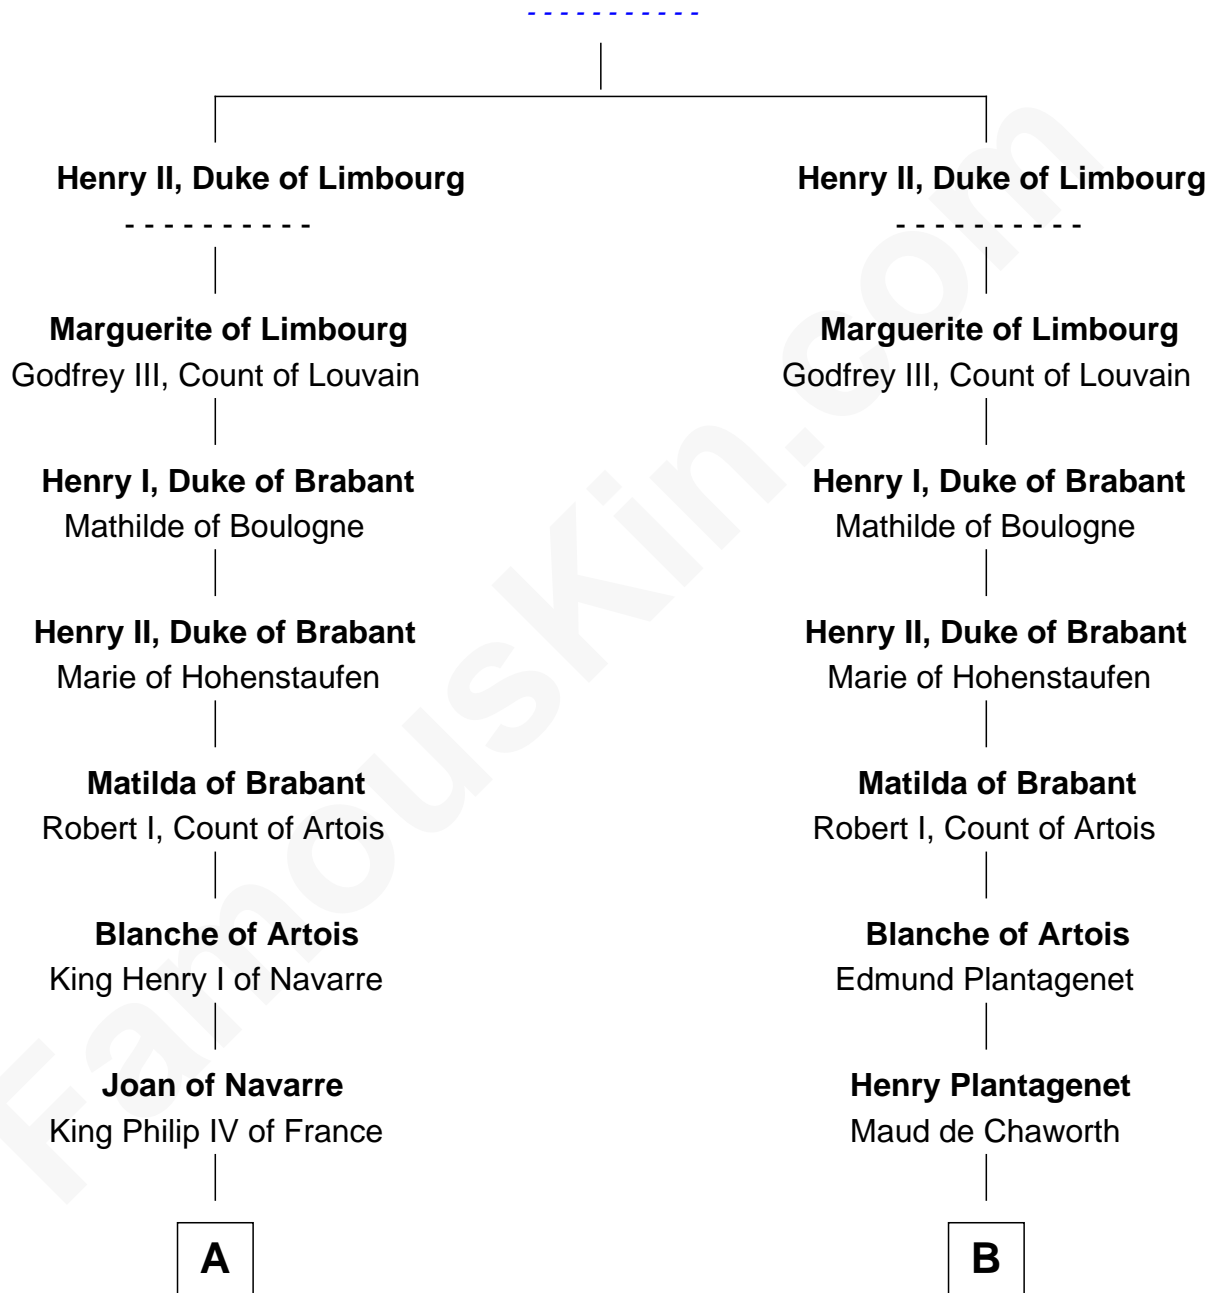

FamousKin.com

Relationship Chart of Daniel Carroll

Signer of the U.S. Constitution

18th cousin 3 times removed of

Richard More

(c1614 - c1696) Mayflower passenger 1620

MAYFLOWER

Waleran, Duke of Lower Lorraine

C

Edward Digges
Elizabeth Page

William Digges
Elizabeth Sewall

Anne Digges
Henry Darnall

Eleanor Darnall
Daniel Carroll

Daniel Carroll
Signer of the U.S. Constitution

D

Katherine More
Col. Samuel More

Richard More
Mayflower passenger 1620

FamousKin.com