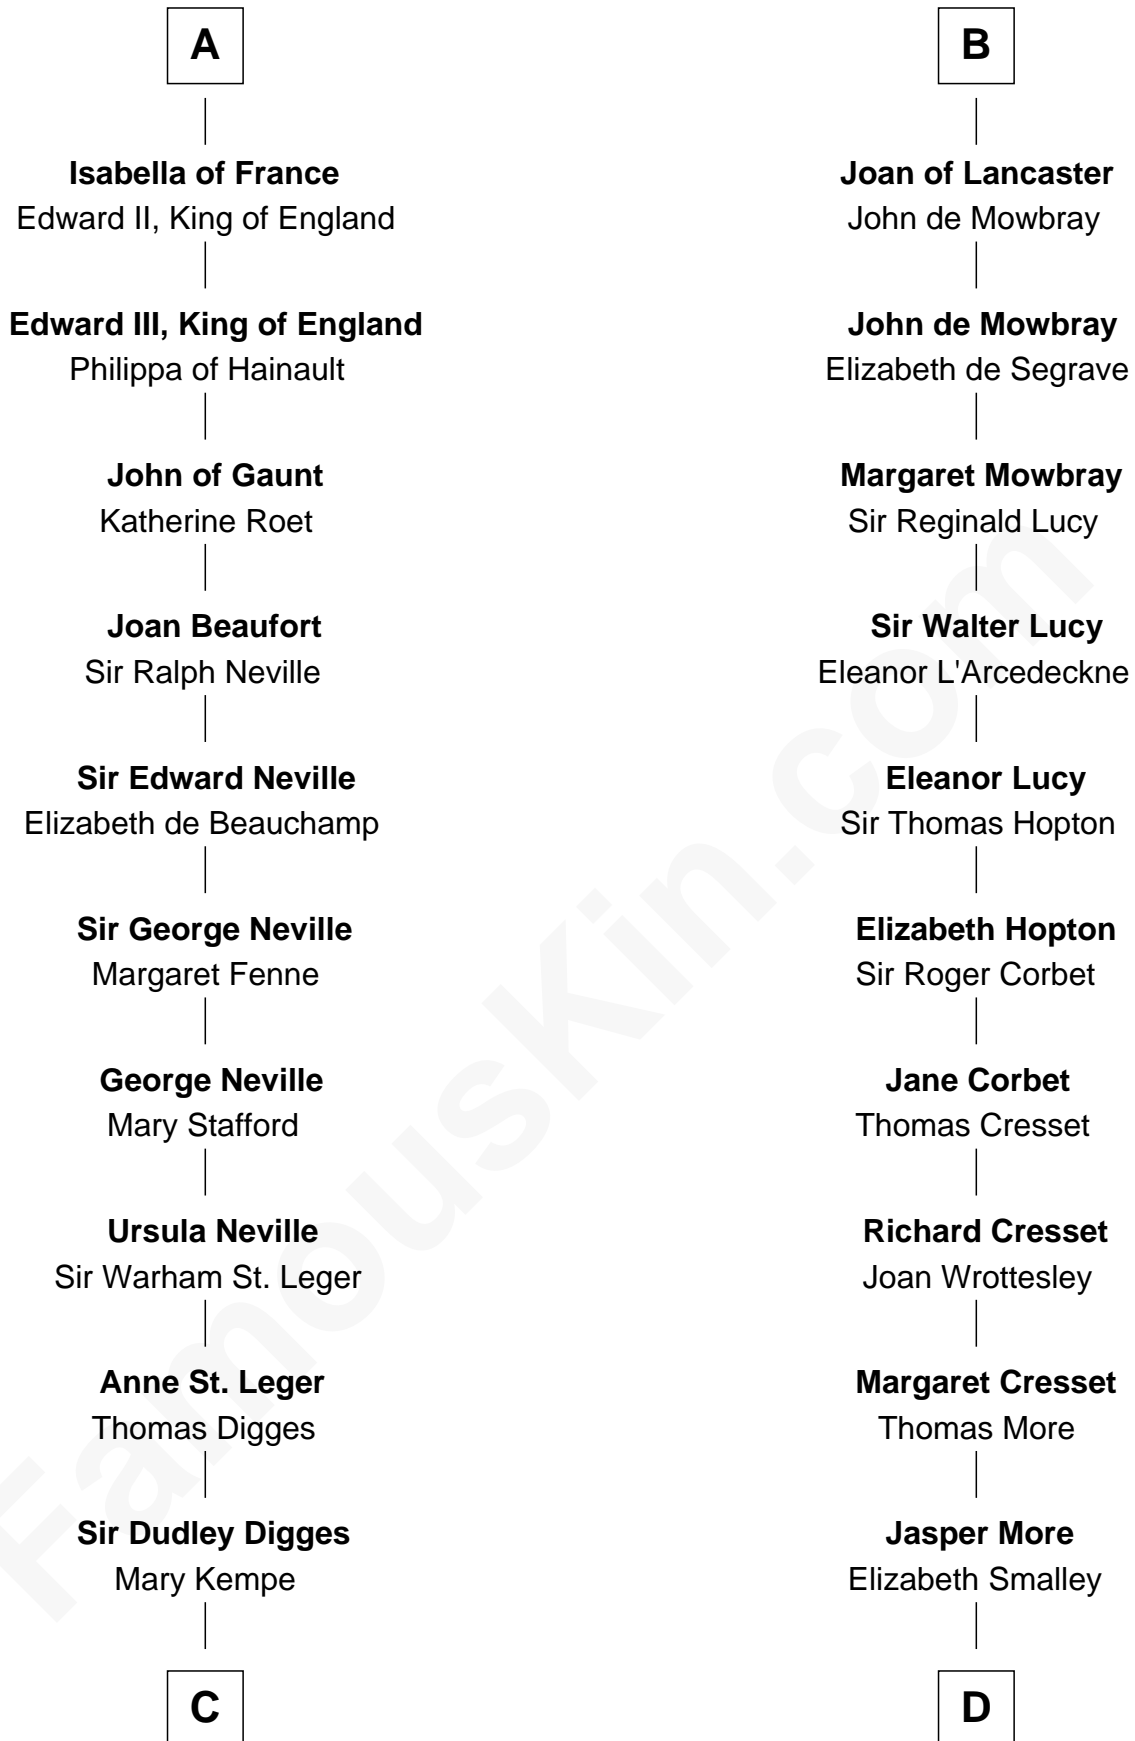

FamousKin.com

Relationship Chart of Daniel Carroll

Signer of the U.S. Constitution

18th cousin 3 times removed of

Richard More

(c1614 - c1696) Mayflower passenger 1620

MAYFLOWER

Stephen II Henry, Count of Blois

Adela of Normandy

C

Edward Digges
Elizabeth Page

William Digges
Elizabeth Sewall

Anne Digges
Henry Darnall

Eleanor Darnall
Daniel Carroll

Daniel Carroll
Signer of the U.S. Constitution

D

Katherine More
Col. Samuel More

Richard More
Mayflower passenger 1620

FamousKin.com