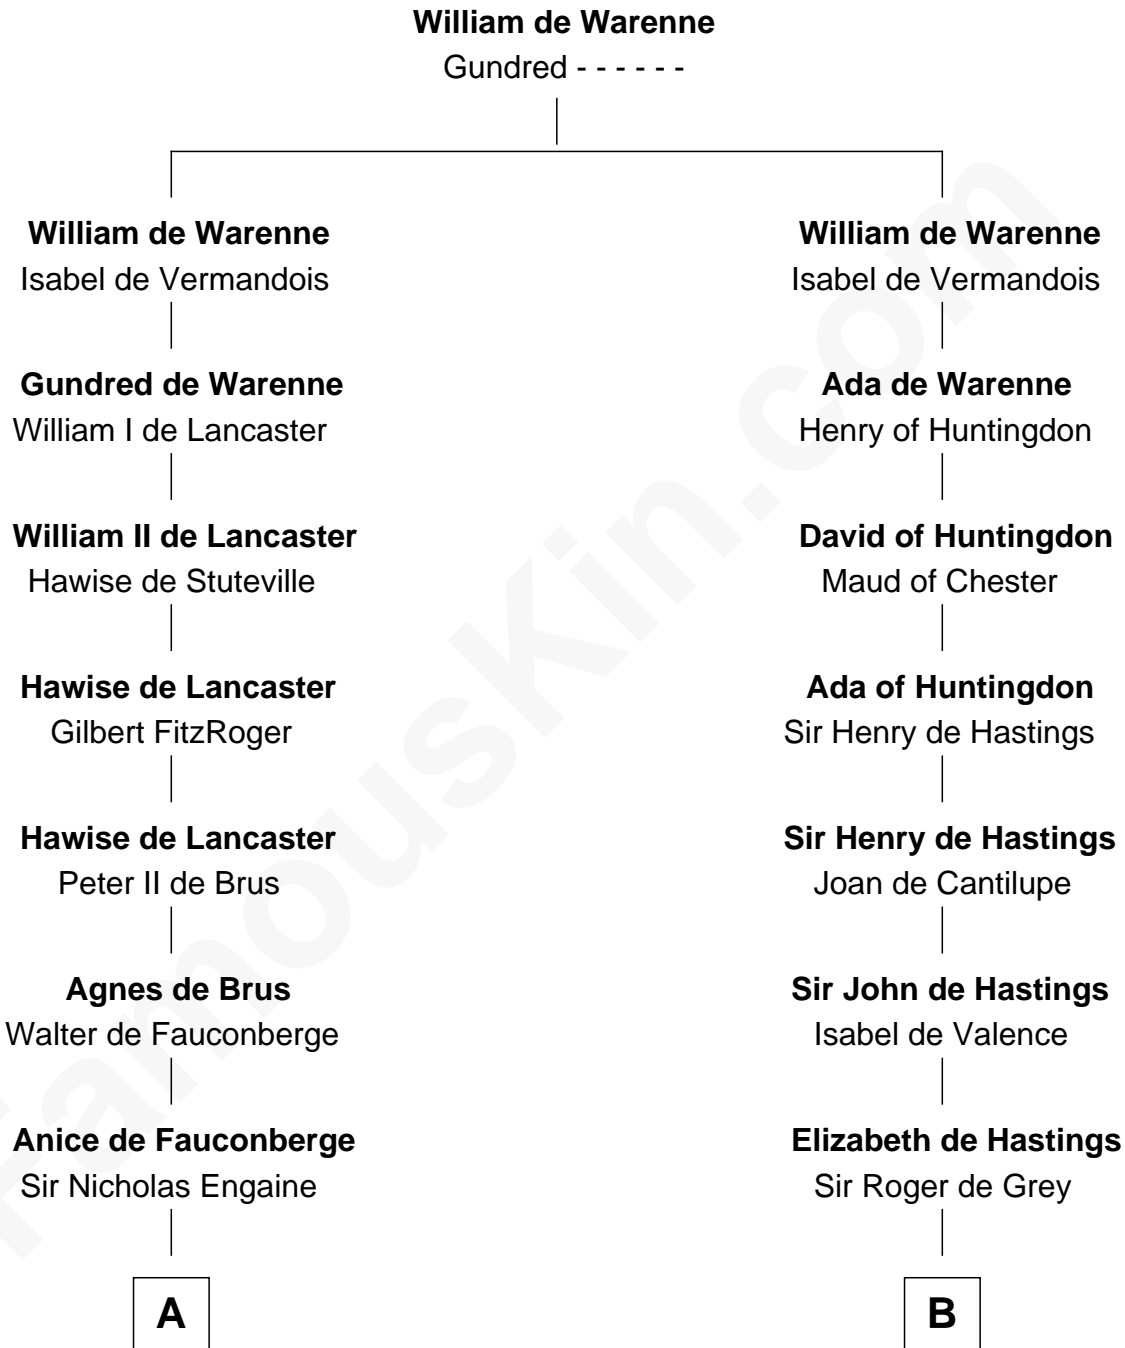

FamousKin.com

Relationship Chart of

Daniel Carroll

Signer of the U.S. Constitution

18th cousin 3 times removed of

Richard More

(c1614 - c1696) Mayflower passenger 1620

MAYFLOWER

C

Jane Lowe
Col. Henry Sewall

Elizabeth Sewall
William Digges

Anne Digges
Henry Darnall

Eleanor Darnall
Daniel Carroll

Daniel Carroll
Signer of the U.S. Constitution

D

Katherine More
Col. Samuel More

Richard More
Mayflower passenger 1620

FamousKin.com