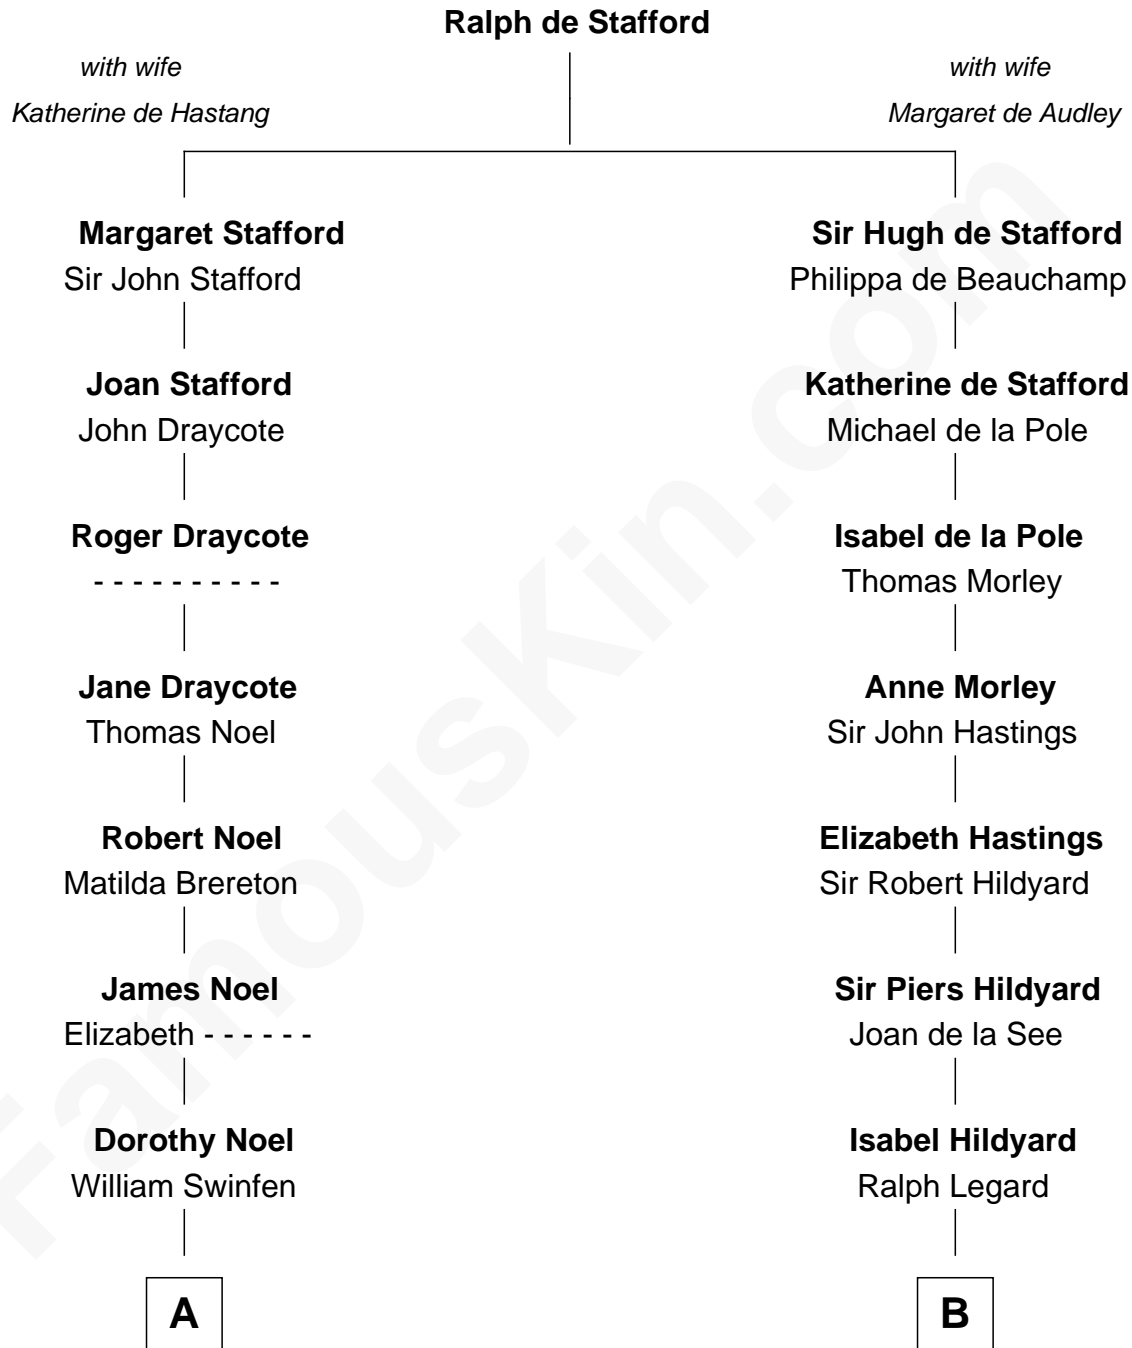

FamousKin.com Relationship Chart of

Daniel Carroll

Signer of the U.S. Constitution

14th cousin 5 times removed of

Calvin Coolidge

30th U.S. President

C

Sarah Almeda Brewer
Calvin Galusha Coolidge

Col. John Calvin Coolidge
Victoria Josephine Moor

Calvin Coolidge
30th U.S. President

FamousKin.com