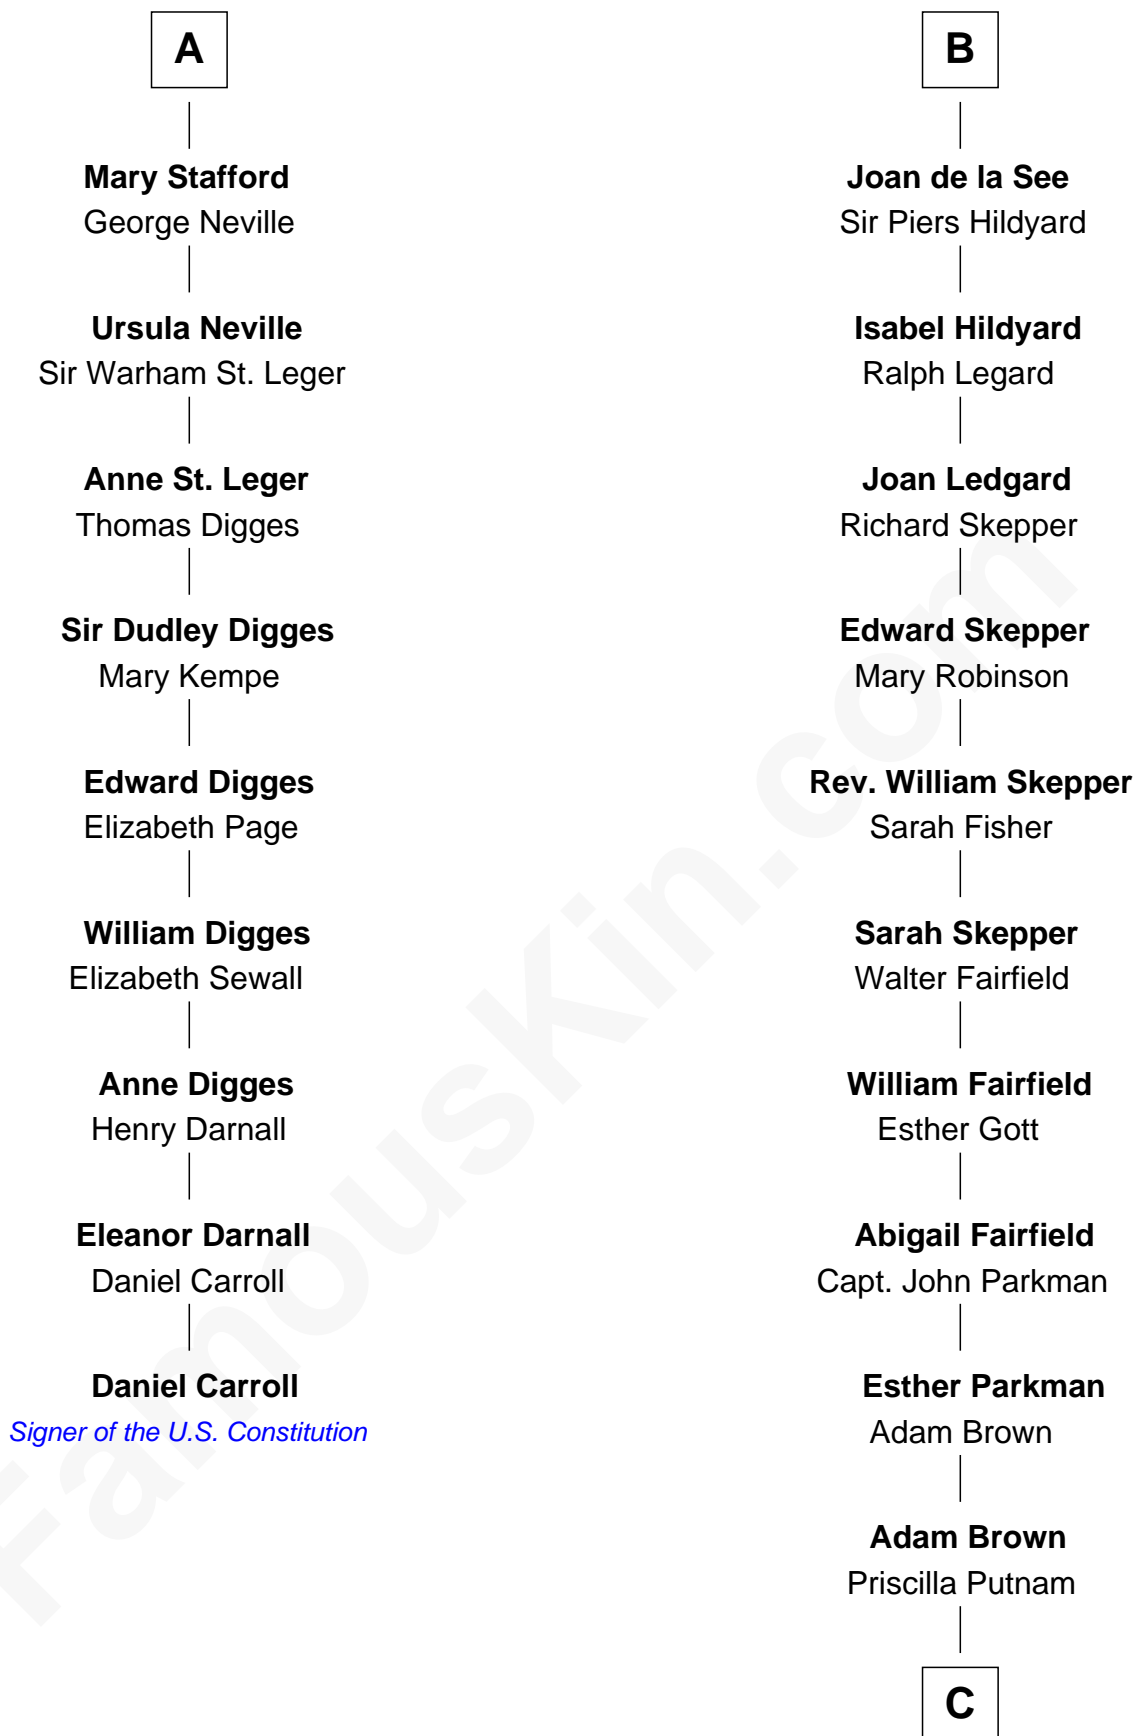

FamousKin.com Relationship Chart of

Daniel Carroll

Signer of the U.S. Constitution

15th cousin 6 times removed of

Calvin Coolidge

30th U.S. President

Eudo la Zouche
Milicent de Cantilupe

Eve la Zouche
Sir Maurice de Berkeley

Thomas de Berkeley
Katherine de Clyvedon

Sir John Berkeley
Elizabeth Betteshorne

Eleanor Berkeley
Sir Richard Poynings

Eleanor Poynings
Sir Henry Percy

Henry Percy
Maud Herbert

Eleanor Percy
Edward Stafford

A

Sir William la Zouche
Maud Lovel

Milicent la Zouche
Sir William Deincourt

Margaret Deincourt
Sir Robert de Tibetot

Elizabeth de Tibetot
Sir Philip le Despencer

Margery Despencer
Sir Roger Wentworth

Sir Philip Wentworth
Mary Clifford

Elizabeth Wentworth
Sir Martin de la See

B

C

Israel Putnam Brown

Sally Briggs

Sally Briggs Brown

Israel Chase Brewer

Sarah Almeda Brewer