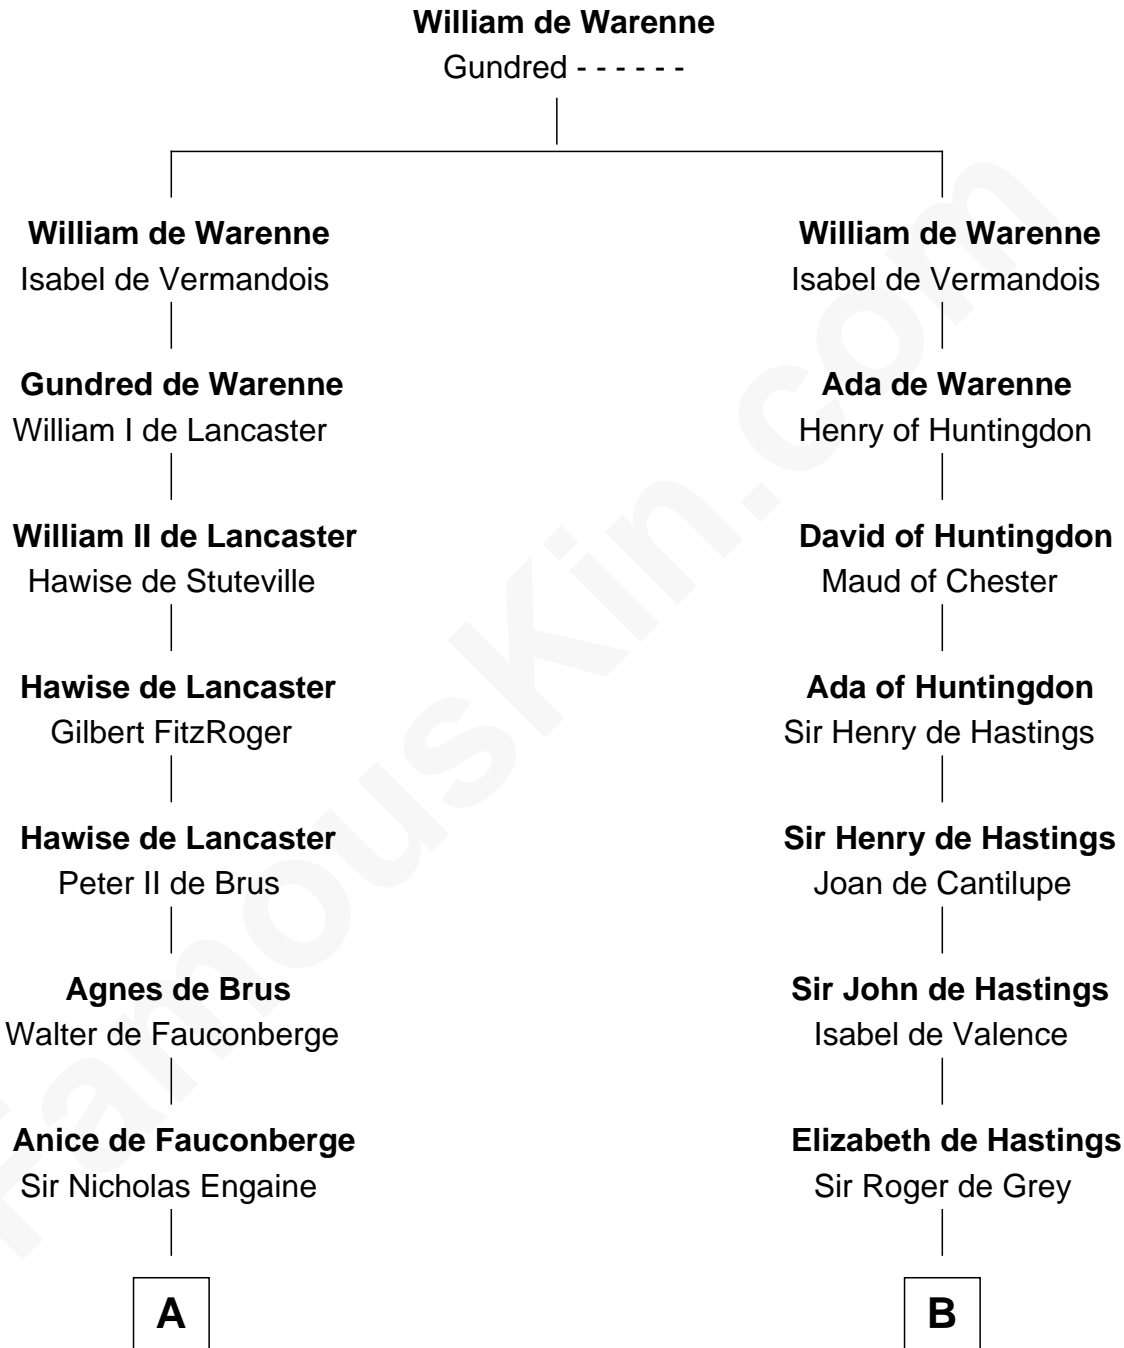

FamousKin.com Relationship Chart of

Daniel Carroll

Signer of the U.S. Constitution

21st cousin of

Bathsheba (Ruggles) Spooner

First woman executed for murder in U.S. by non-British government

C

Jane Lowe

Col. Henry Sewall

Elizabeth Sewall

William Digges

Anne Digges

Henry Darnall

Eleanor Darnall

Daniel Carroll

Daniel Carroll

Timothy Dwight Ruggles

Bathsheba Bourne

Bathsheba (Ruggles) Spooner

First Woman Executed in U.S.