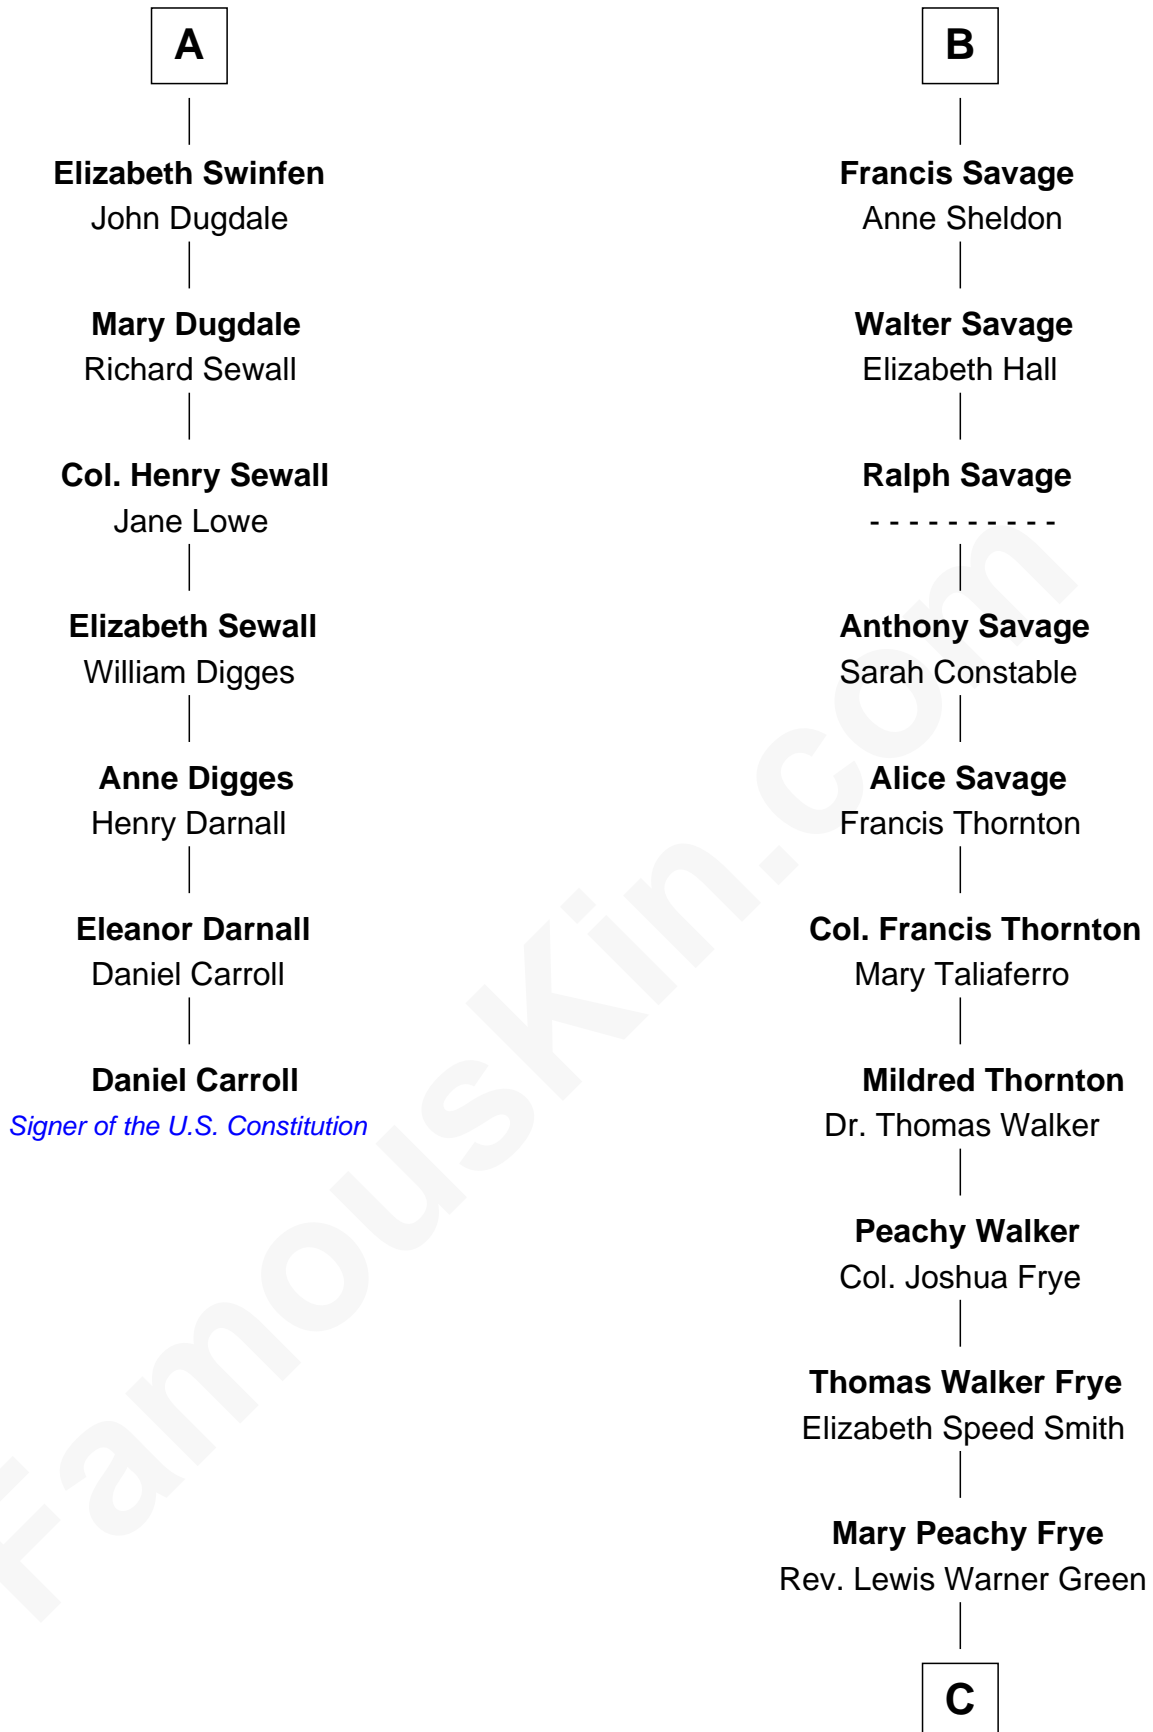

FamousKin.com Relationship Chart of

Daniel Carroll

Signer of the U.S. Constitution

13th cousin 6 times removed of

Adlai Stevenson II

31st Governor of Illinois

Sir John Stafford

Margaret Stafford

C

—
Letitia Green

Adlai Ewing Stevenson

—
Lewis Green Stevenson

Helen Louise Davis

—
Adlai Stevenson II

31st Governor of Illinois

FamousKin.com