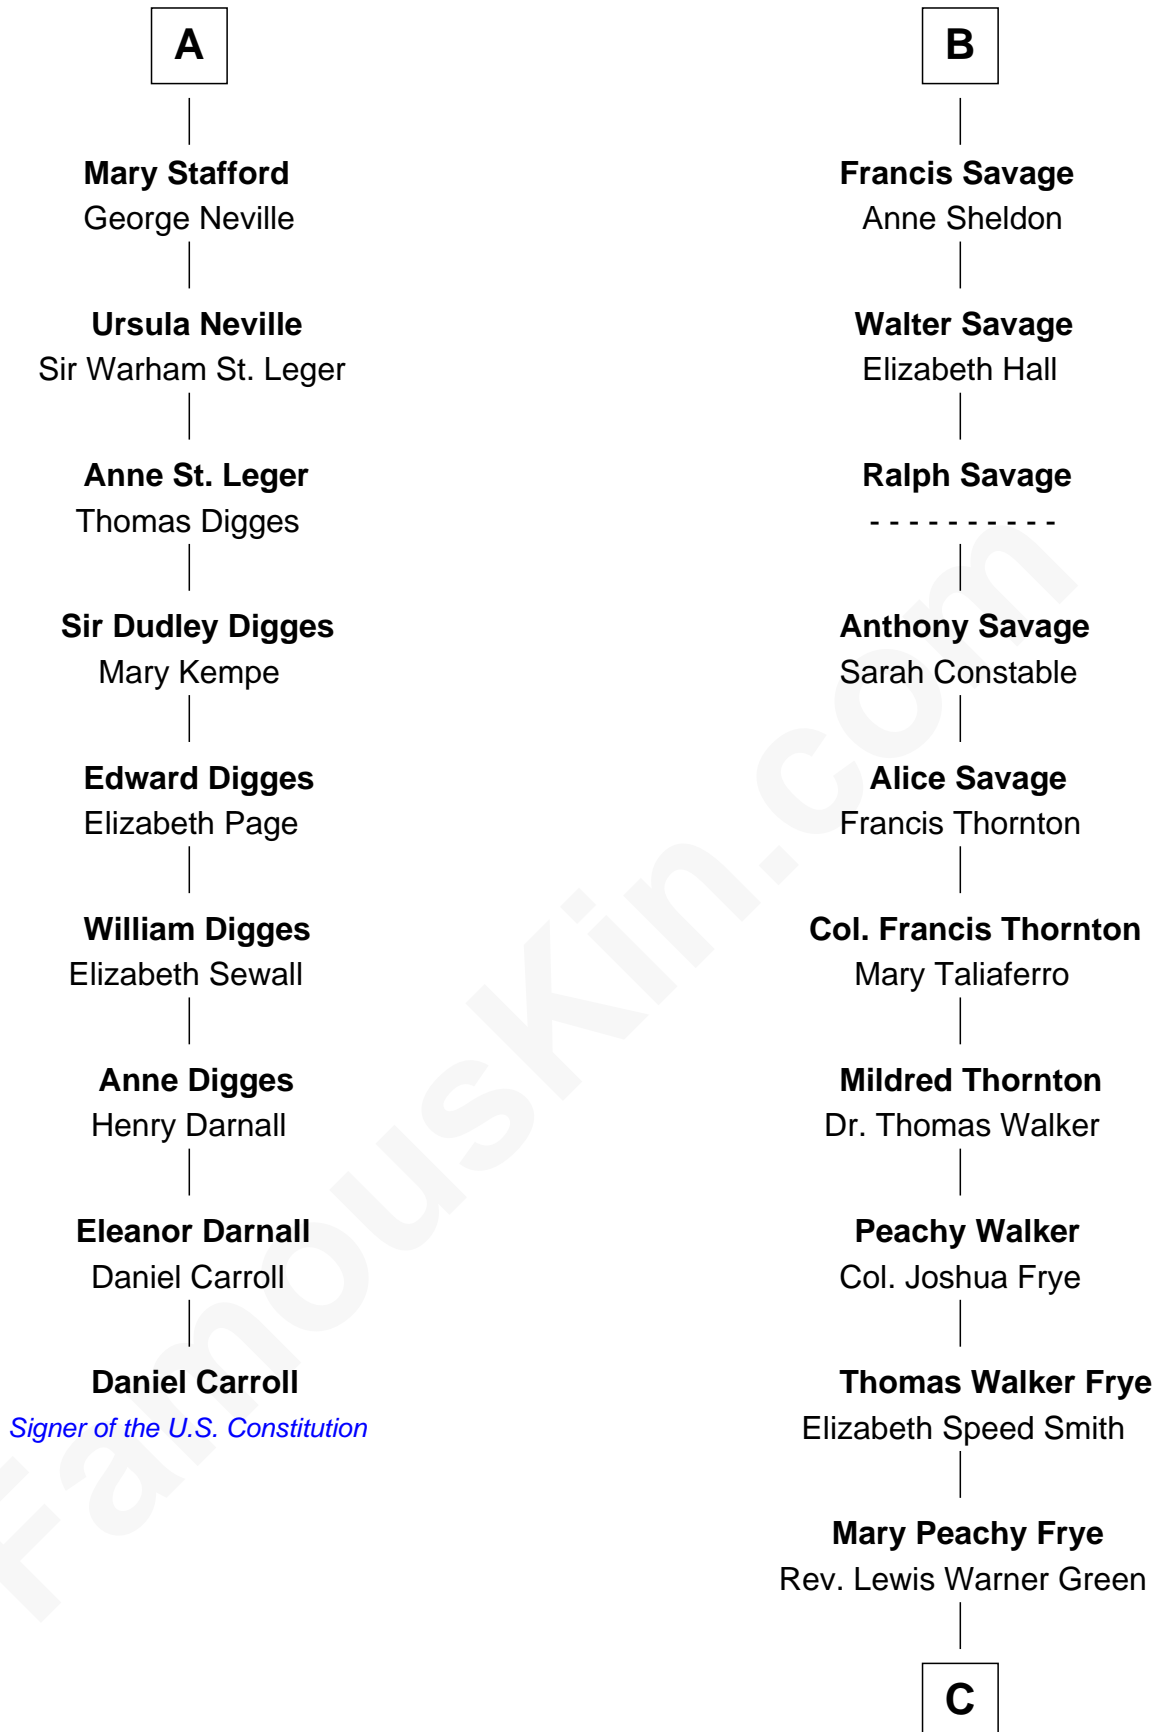

FamousKin.com

Relationship Chart of

Daniel Carroll

Signer of the U.S. Constitution

15th cousin 4 times removed of

Adlai Stevenson II

31st Governor of Illinois

C

Letitia Green

Adlai Ewing Stevenson

Lewis Green Stevenson

Helen Louise Davis

Adlai Stevenson II

31st Governor of Illinois

FamousKin.com