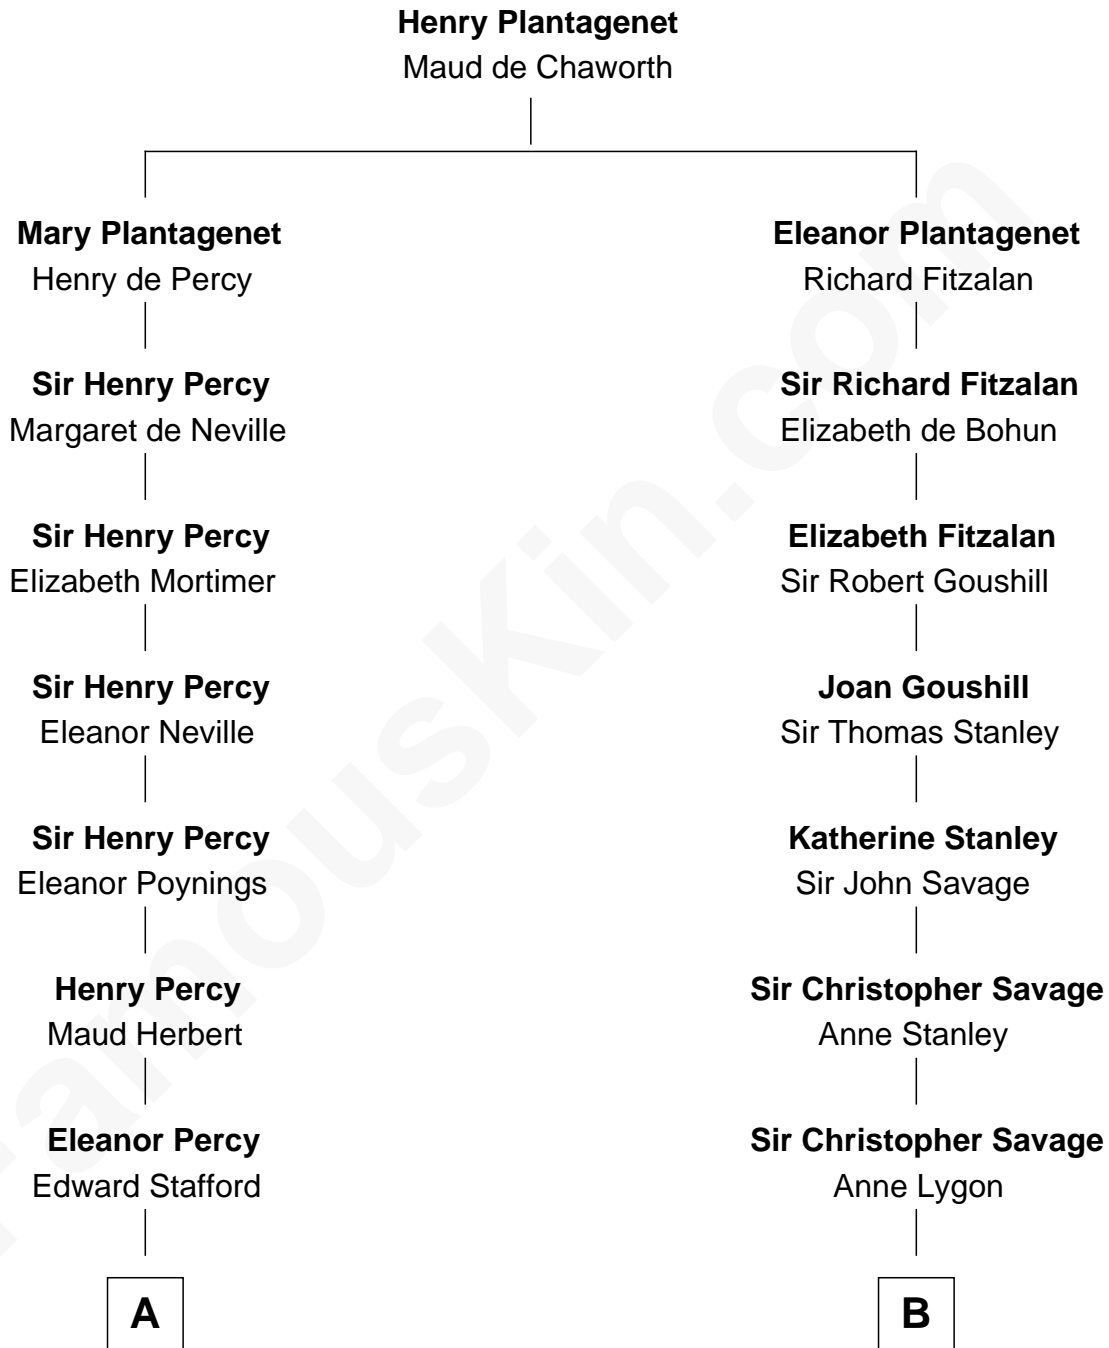

FamousKin.com

Relationship Chart of

Daniel Carroll

Signer of the U.S. Constitution

15th cousin 4 times removed of

Adlai Stevenson II

31st Governor of Illinois

C

Letitia Green

Adlai Ewing Stevenson

Lewis Green Stevenson

Helen Louise Davis

Adlai Stevenson II

31st Governor of Illinois

FamousKin.com