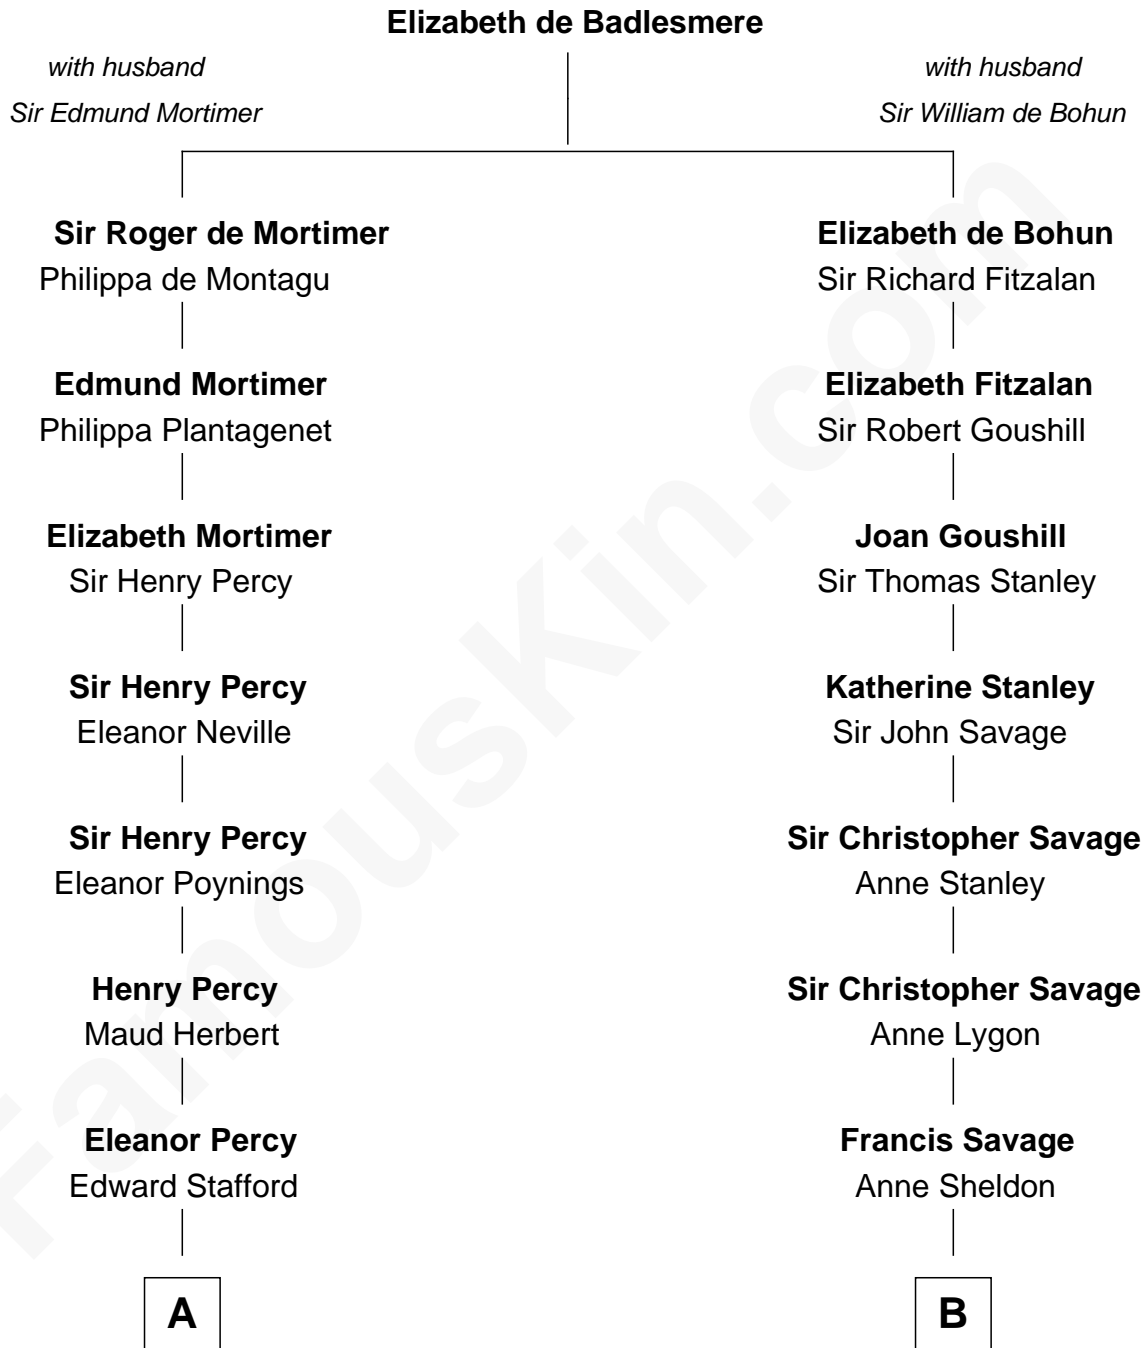

FamousKin.com

Relationship Chart of

Daniel Carroll

Signer of the U.S. Constitution

15th cousin 3 times removed of

Adlai Stevenson II

31st Governor of Illinois

C

Lewis Green Stevenson

Helen Louise Davis

Adlai Stevenson II

31st Governor of Illinois

FamousKin.com