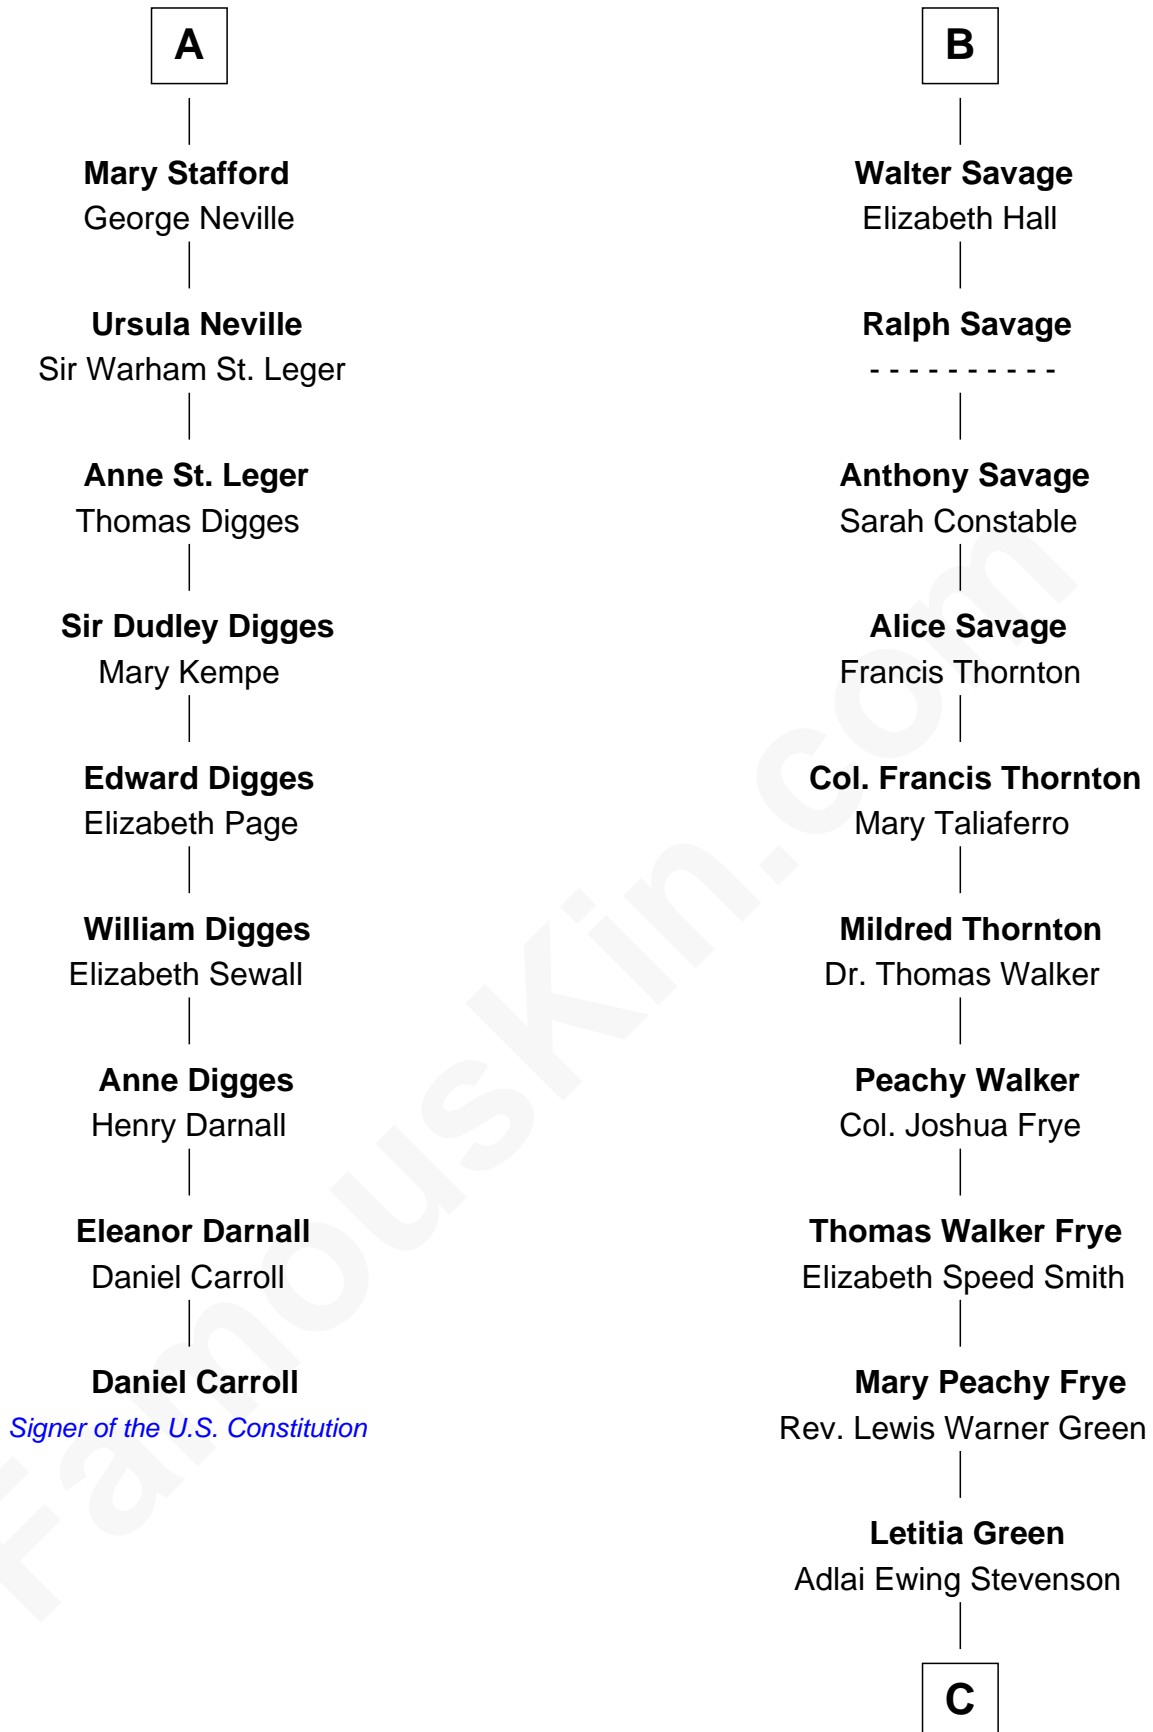

FamousKin.com

Relationship Chart of

Daniel Carroll

Signer of the U.S. Constitution

15th cousin 3 times removed of

Adlai Stevenson II

31st Governor of Illinois

C

Lewis Green Stevenson

Helen Louise Davis

Adlai Stevenson II

31st Governor of Illinois

FamousKin.com