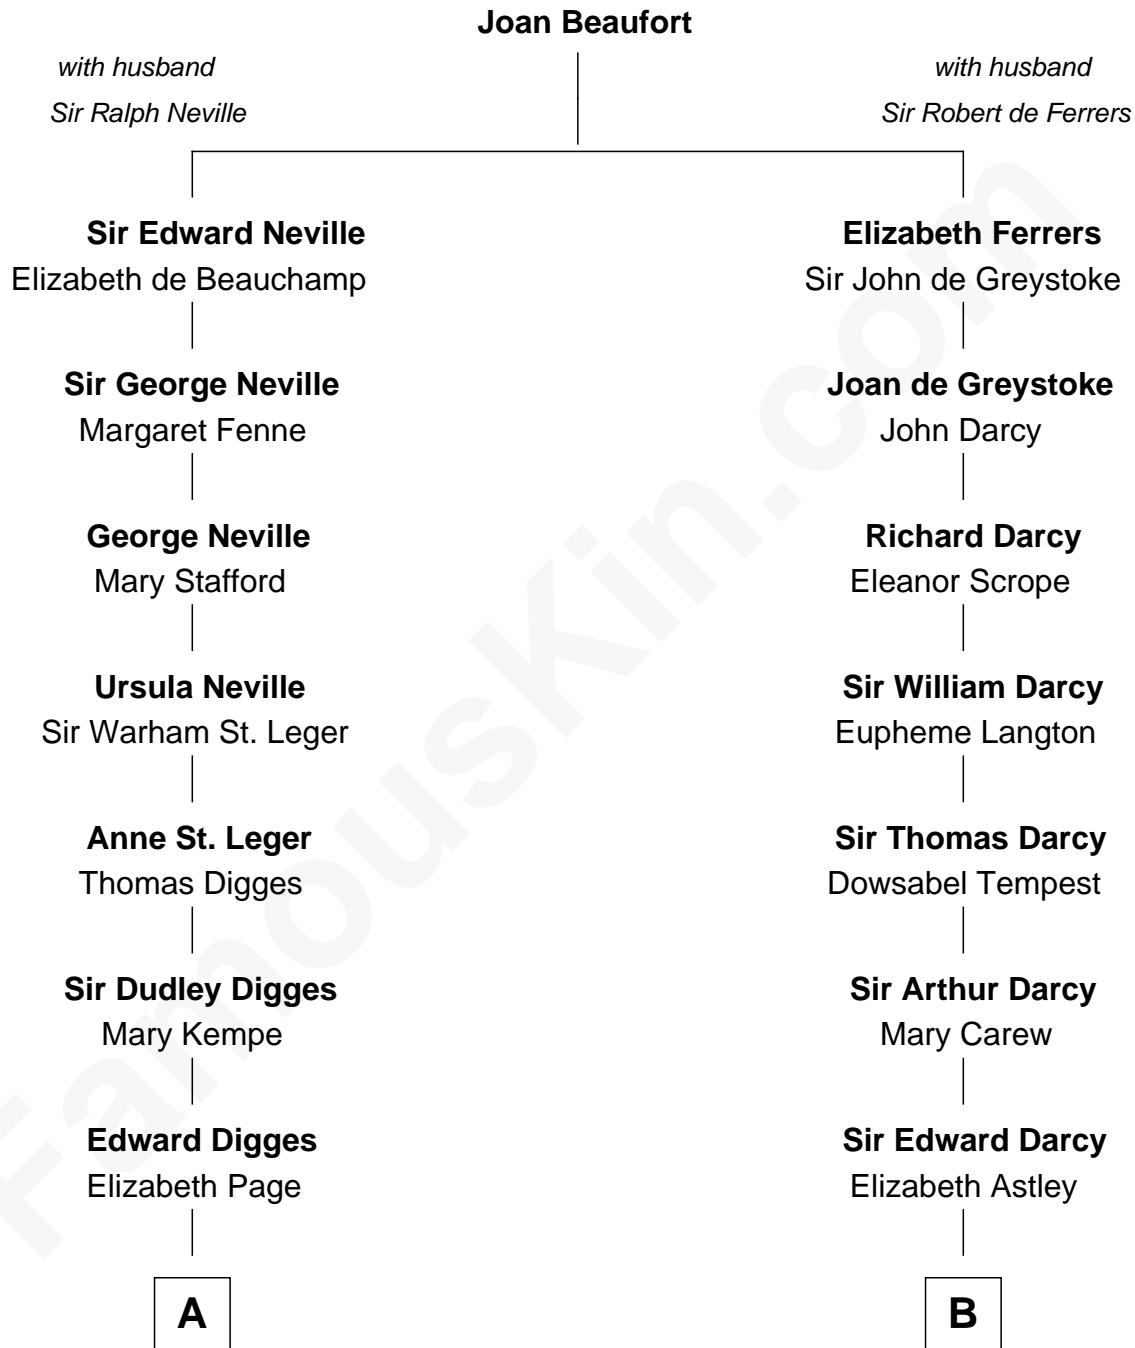

# FamousKin.com Relationship Chart of

**Daniel Carroll**

*Signer of the U.S. Constitution*

10th cousin 7 times removed of

**Norman Rockwell**

*American Artist*

**A**

**William Digges**  
Elizabeth Sewall

**Anne Digges**  
Henry Darnall

**Eleanor Darnall**  
Daniel Carroll

**Daniel Carroll**  
*Signer of the U.S. Constitution*

**B**

**Isabella Darcy**  
John Launce

**Mary Launce**  
Rev. John Sherman

**James Sherman**  
Mary Walker