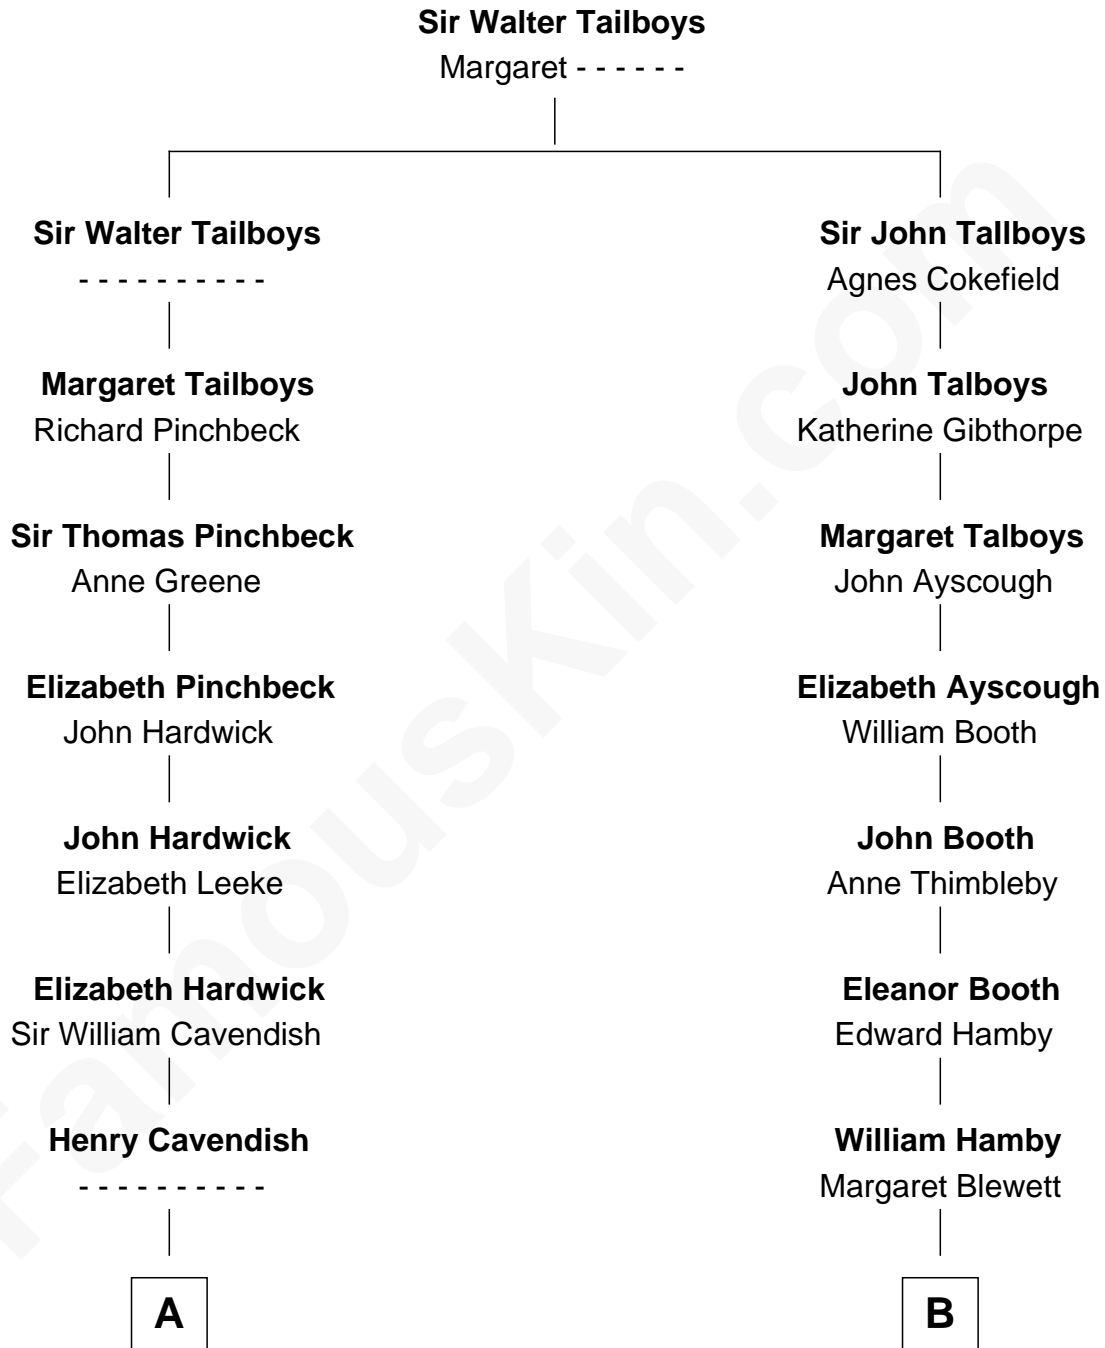

FamousKin.com Relationship Chart of

Daniel Carroll

Signer of the U.S. Constitution

12th cousin 1 time removed of

Nicholas Gilman

Signer of the U.S. Constitution

A

Anne Cavendish

Vincent Lowe

Jane Lowe

Col. Henry Sewall

Elizabeth Sewall

William Digges

Anne Digges

Henry Darnall

Eleanor Darnall