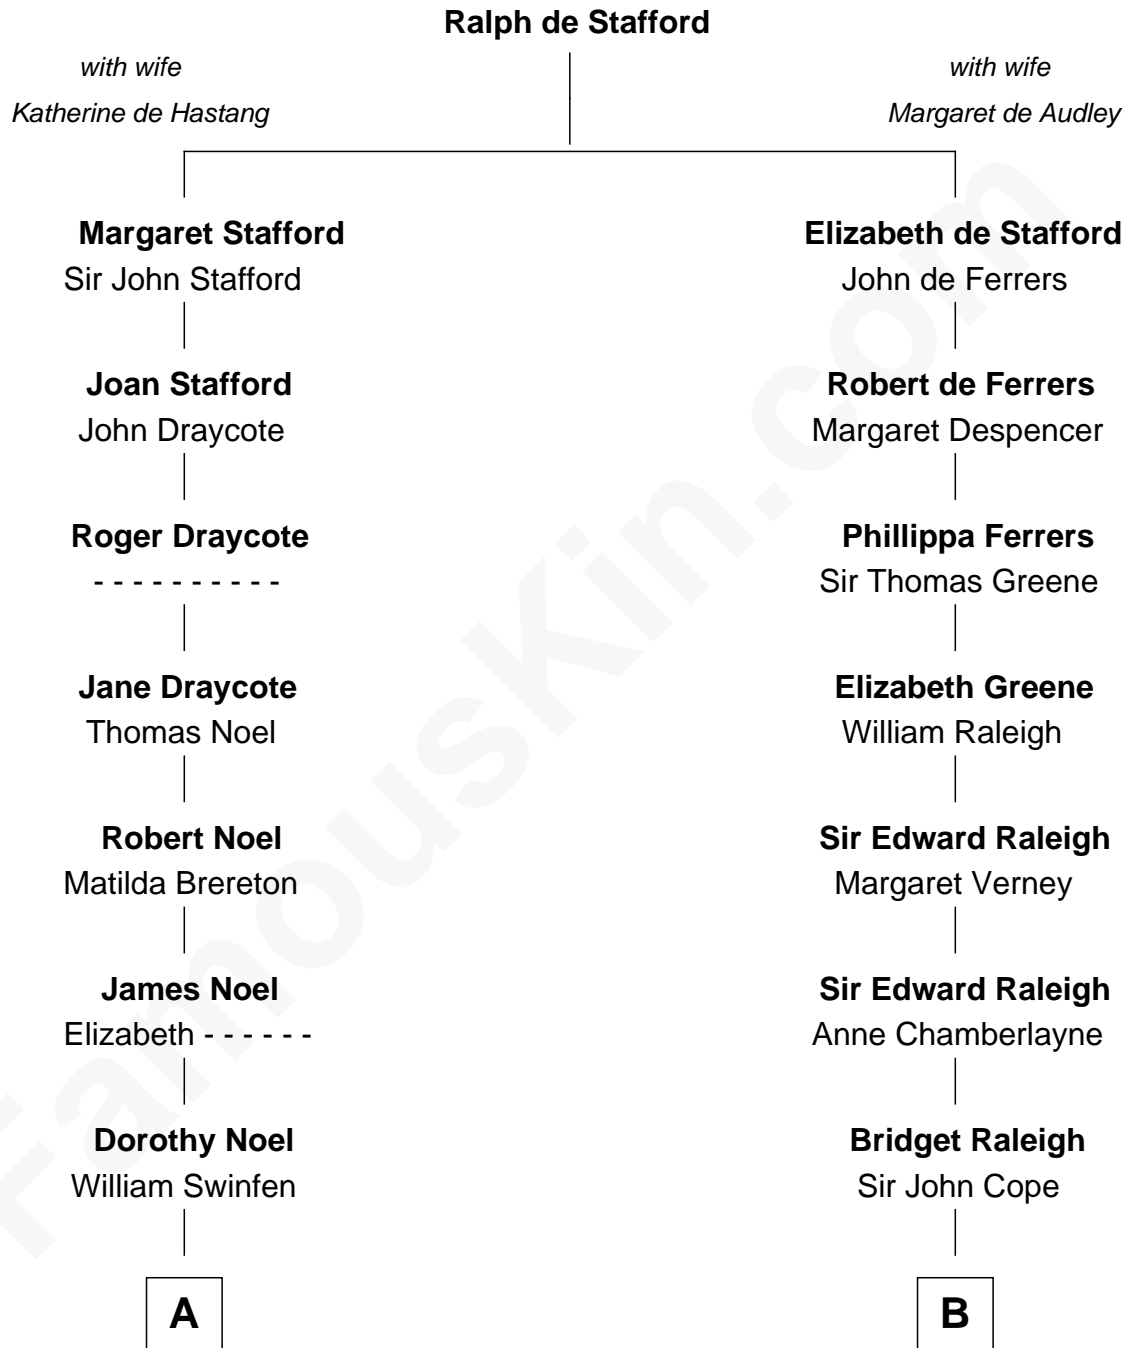

FamousKin.com Relationship Chart of

Daniel Carroll

Signer of the U.S. Constitution

14th cousin 1 time removed of

Nicholas Gilman

Signer of the U.S. Constitution

A

Arthur Swinfen

Alice Ragdale

Elizabeth Swinfen

John Dugdale

Mary Dugdale

Richard Sewall

Col. Henry Sewall

Jane Lowe

Elizabeth Sewall