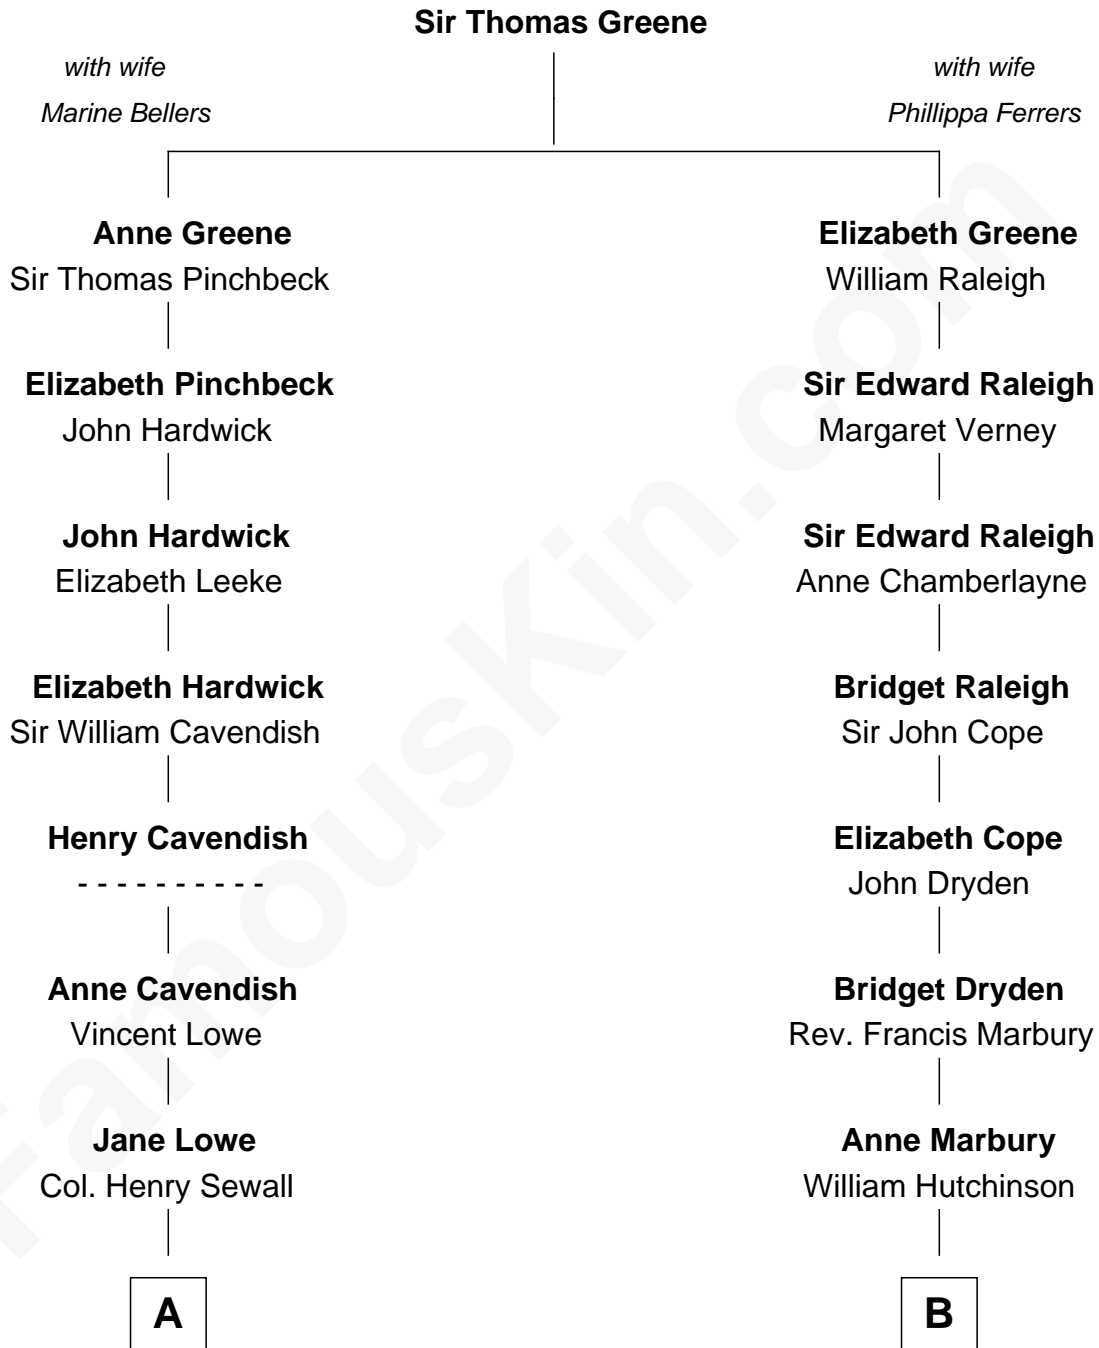

FamousKin.com Relationship Chart of

Daniel Carroll

Signer of the U.S. Constitution

10th cousin 2 times removed of

Nicholas Gilman

Signer of the U.S. Constitution

A

Elizabeth Sewall

William Digges

Anne Digges

Henry Darnall

Eleanor Darnall

Daniel Carroll

Daniel Carroll

Signer of the U.S. Constitution

B