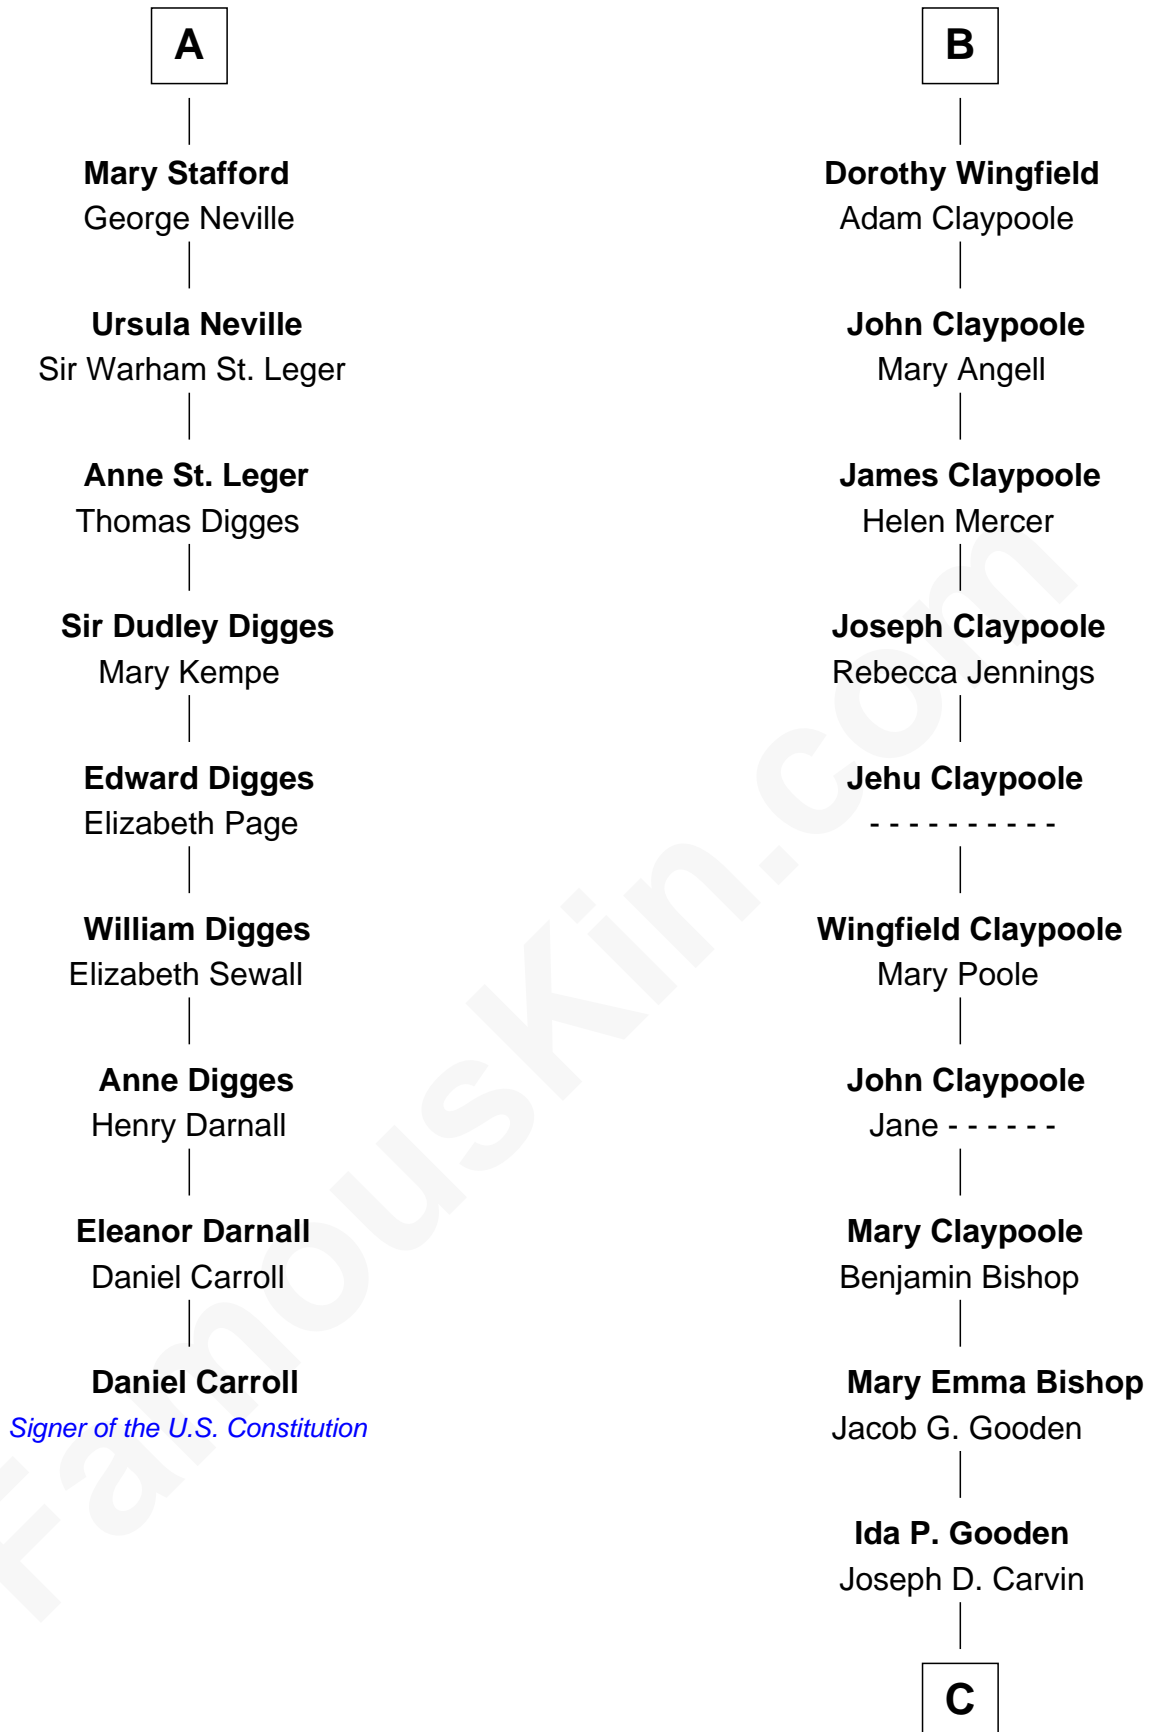

# FamousKin.com Relationship Chart of

**Daniel Carroll**

*Signer of the U.S. Constitution*

15th cousin 4 times removed of

**Valerie Bertinelli**

*Television Actress*

**Henry Plantagenet**

Maud de Chaworth

Richard Fitzalan

**Sir Richard Fitzalan**

Elizabeth de Bohun

**Elizabeth Fitzalan**

Sir Robert Goushill

**Elizabeth Goushill**

Sir Robert Wingfield

**Sir Henry Wingfield**

Elizabeth Rookes

**Robert Wingfield**

Margery Quarles

**Robert Wingfield**

Elizabeth Cecil

**B**

**C**

**Lester Vodges Carvin**

Elizabeth - - - - -

**Nancy L. Carvin**

Andrew Francis Bertinelli

**Valerie Bertinelli**

*Television Actress*

FamousKin.com