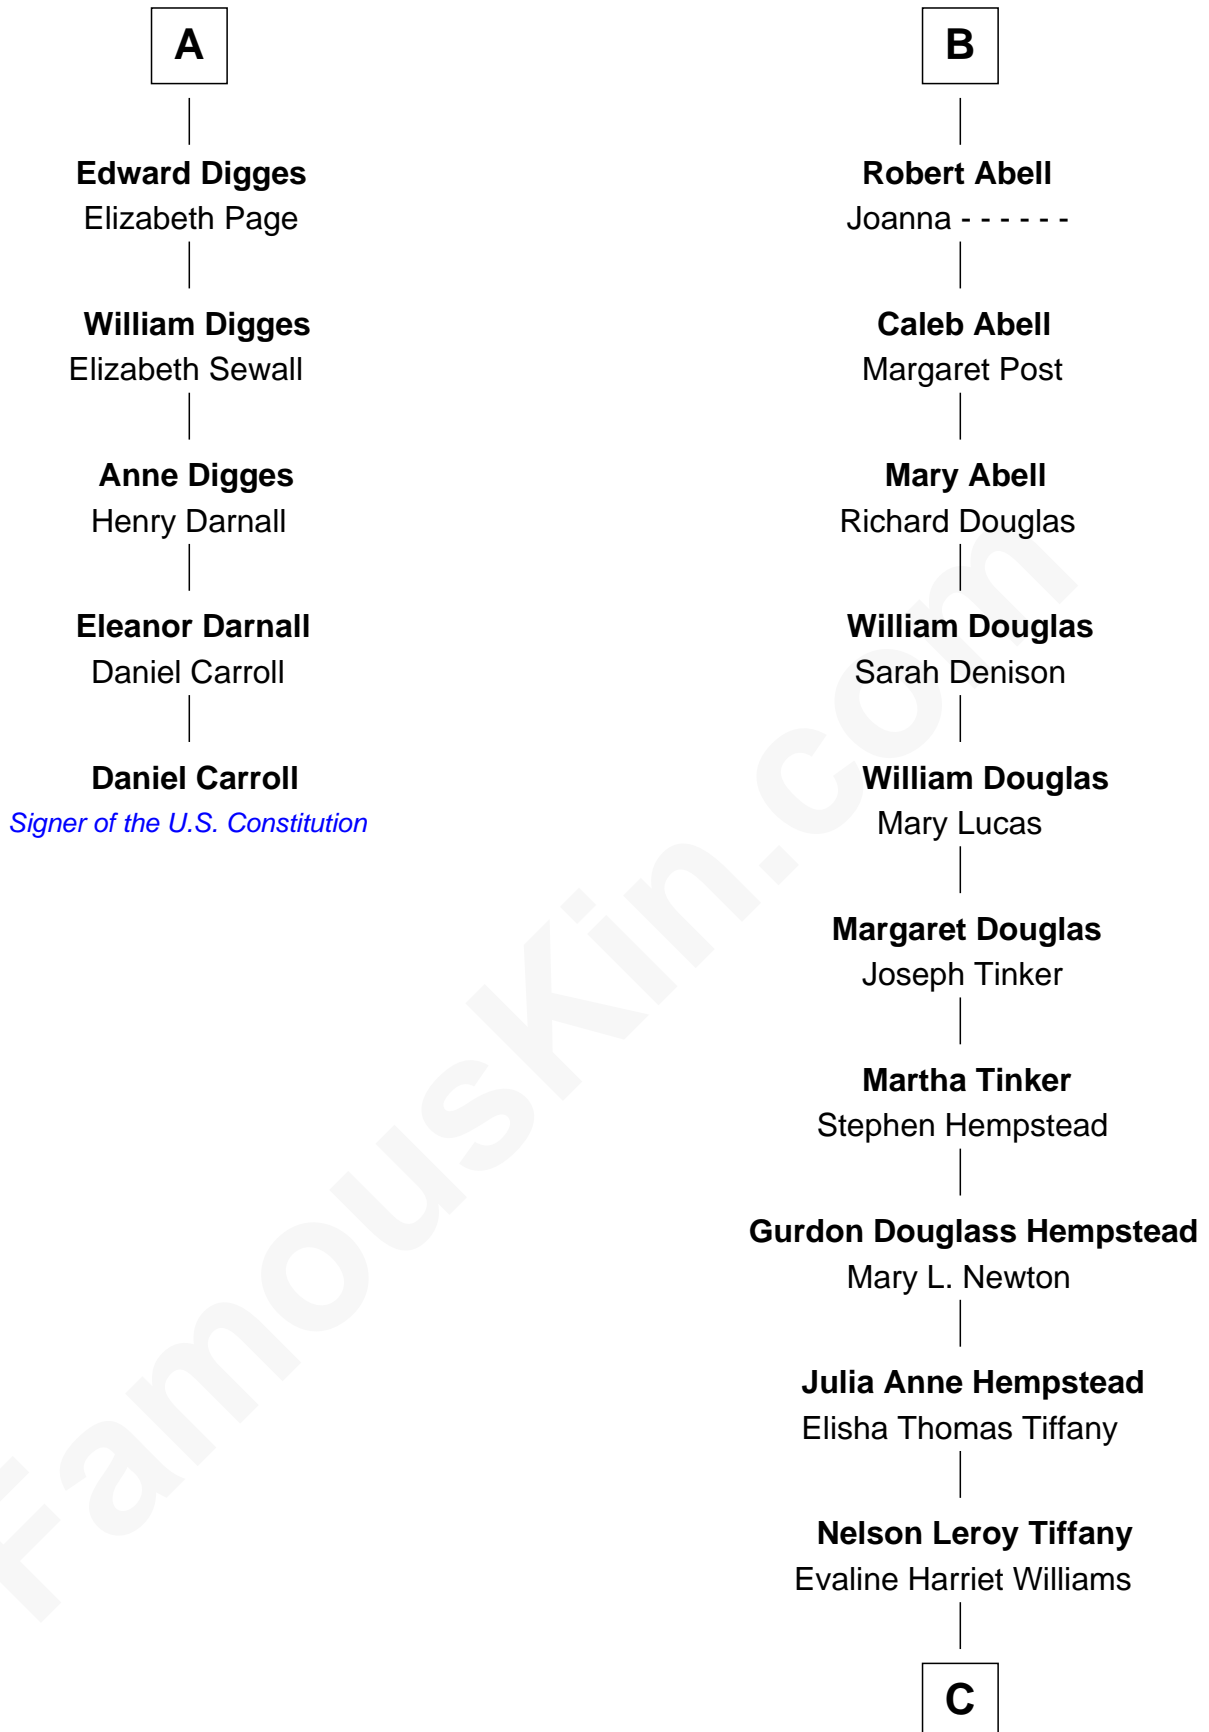

FamousKin.com Relationship Chart of

Daniel Carroll

Signer of the U.S. Constitution

11th cousin 8 times removed of

Richard Gere

Movie Actor

Sir Walter Devereux

Elizabeth Merbery

Margaret Mainwaring

Mary Mainwaring

Richard Cotton

Frances Cotton

George Abell

B

C

William Stanton Tiffany
Anna Rebecca Stevens