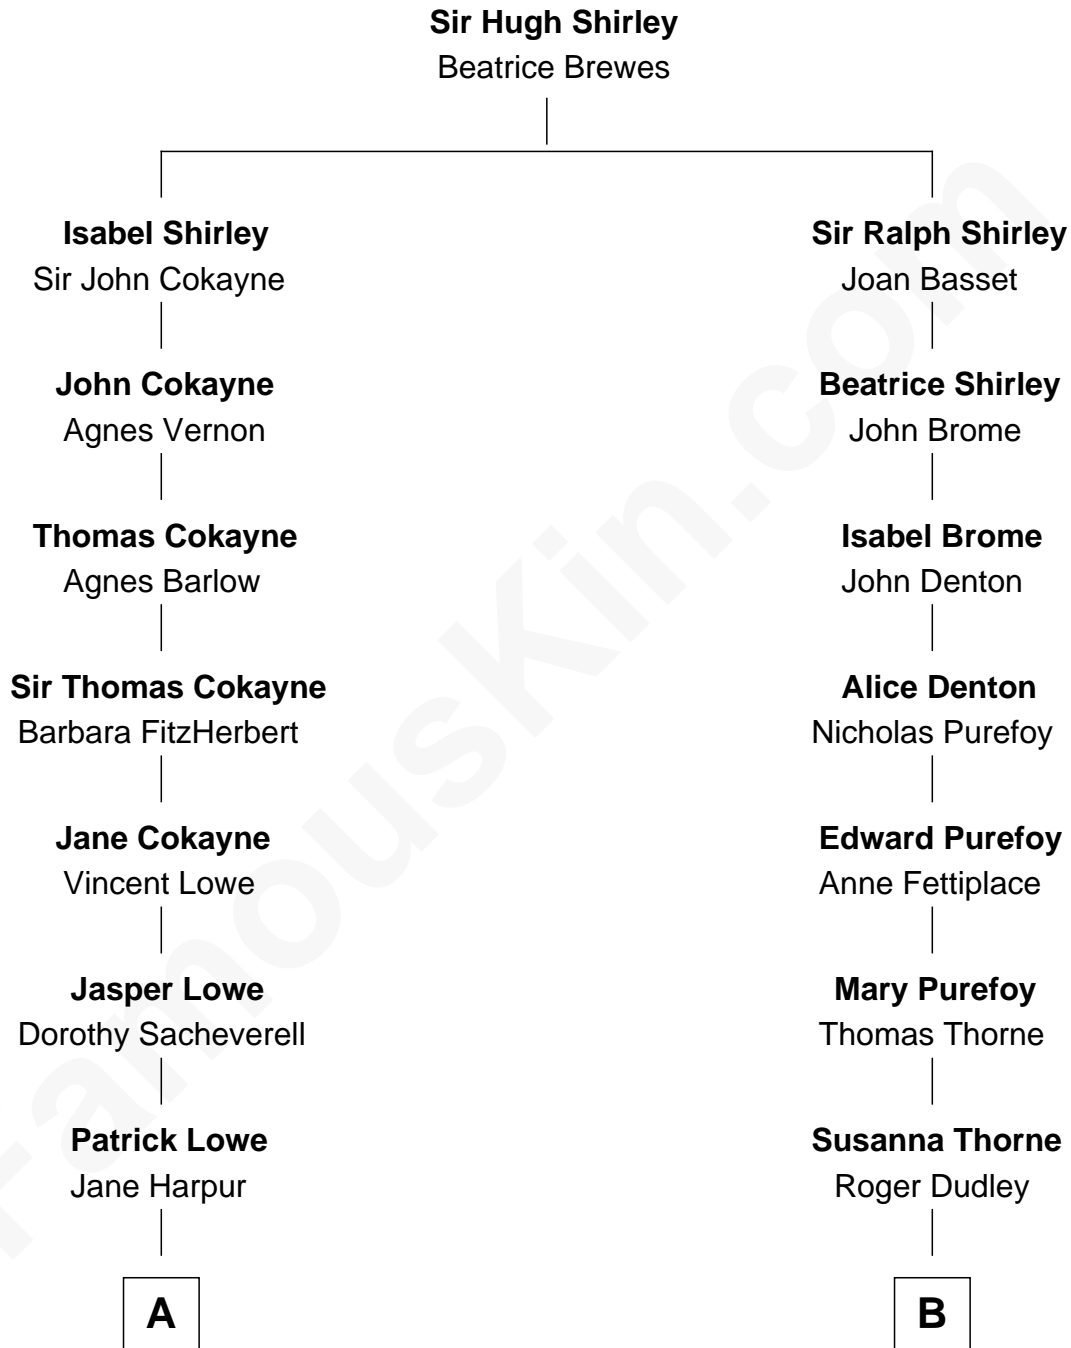

# FamousKin.com

## Relationship Chart of Daniel Carroll

*Signer of the U.S. Constitution*

12th cousin 5 times removed of

## Tennessee Williams

*Author of A Streetcar Named Desire*

**A**

**Vincent Lowe**  
Anne Cavendish

**Jane Lowe**  
Col. Henry Sewall

**Elizabeth Sewall**  
William Digges

**Anne Digges**  
Henry Darnall

**Eleanor Darnall**  
Daniel Carroll