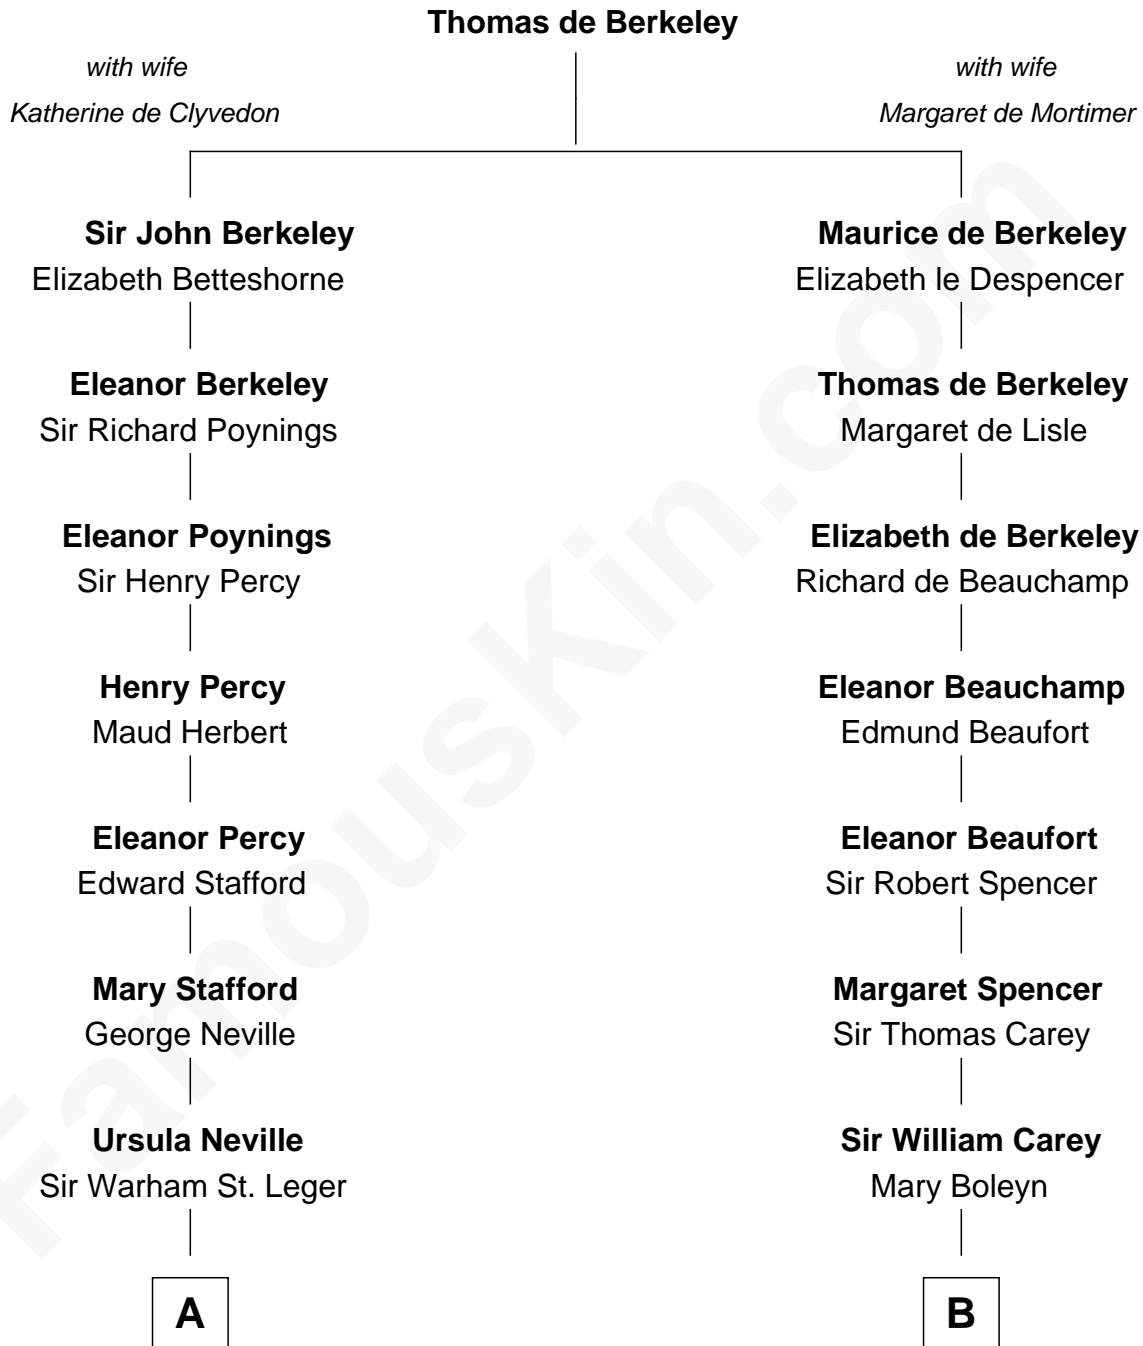

FamousKin.com Relationship Chart of

Daniel Carroll

Signer of the U.S. Constitution

13th cousin 6 times removed of

Liz Claiborne

Fashion Designer and Founder of Liz Claiborne Inc.

C

—
Fernand Claiborne
Marie Louise Villeré

—
Omer Villere Claiborne
Carolyn Louise Fenner

—
Liz Claiborne
Found of Liz Claiborne Inc.

FamousKin.com