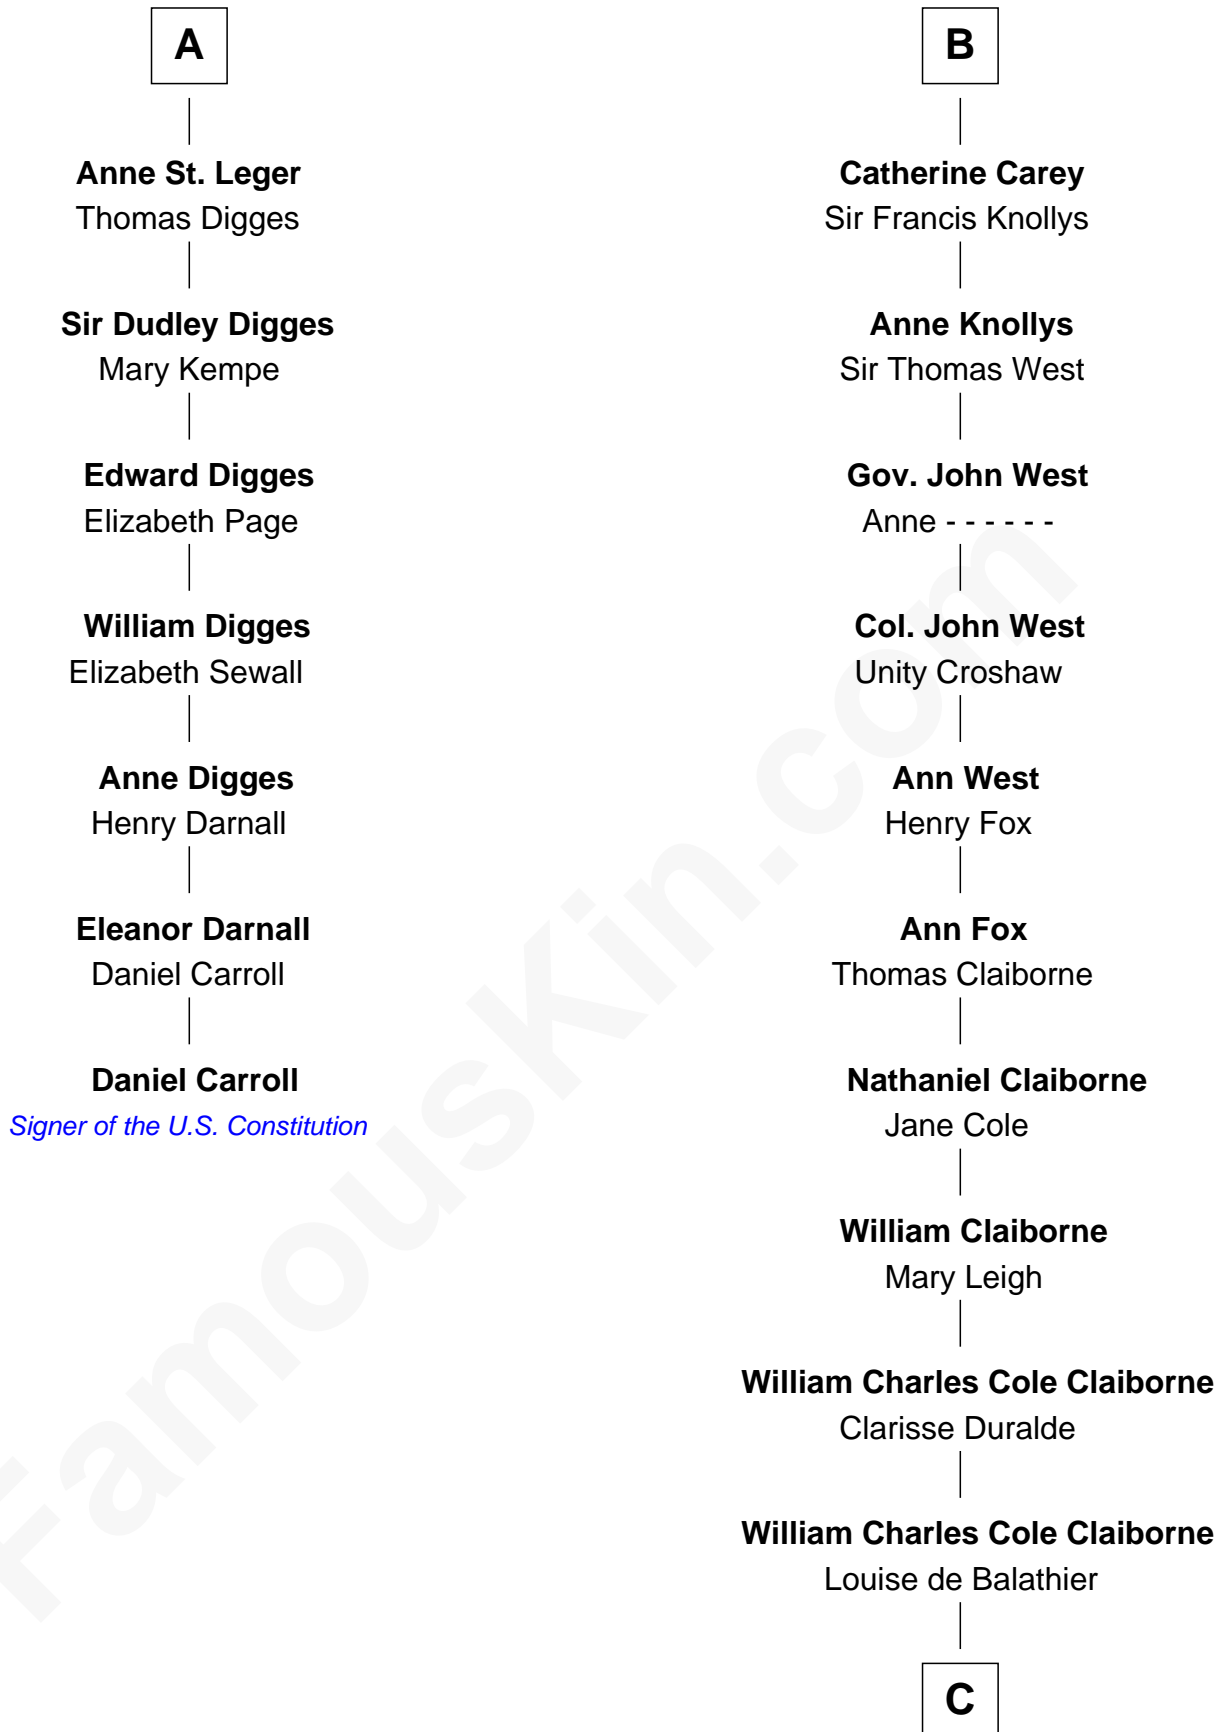

FamousKin.com Relationship Chart of

Daniel Carroll

Signer of the U.S. Constitution

13th cousin 6 times removed of

Liz Claiborne

Fashion Designer and Founder of Liz Claiborne Inc.

C

—
Fernand Claiborne
Marie Louise Villeré

—
Omer Villere Claiborne
Carolyn Louise Fenner

—
Liz Claiborne
Found of Liz Claiborne Inc.

FamousKin.com