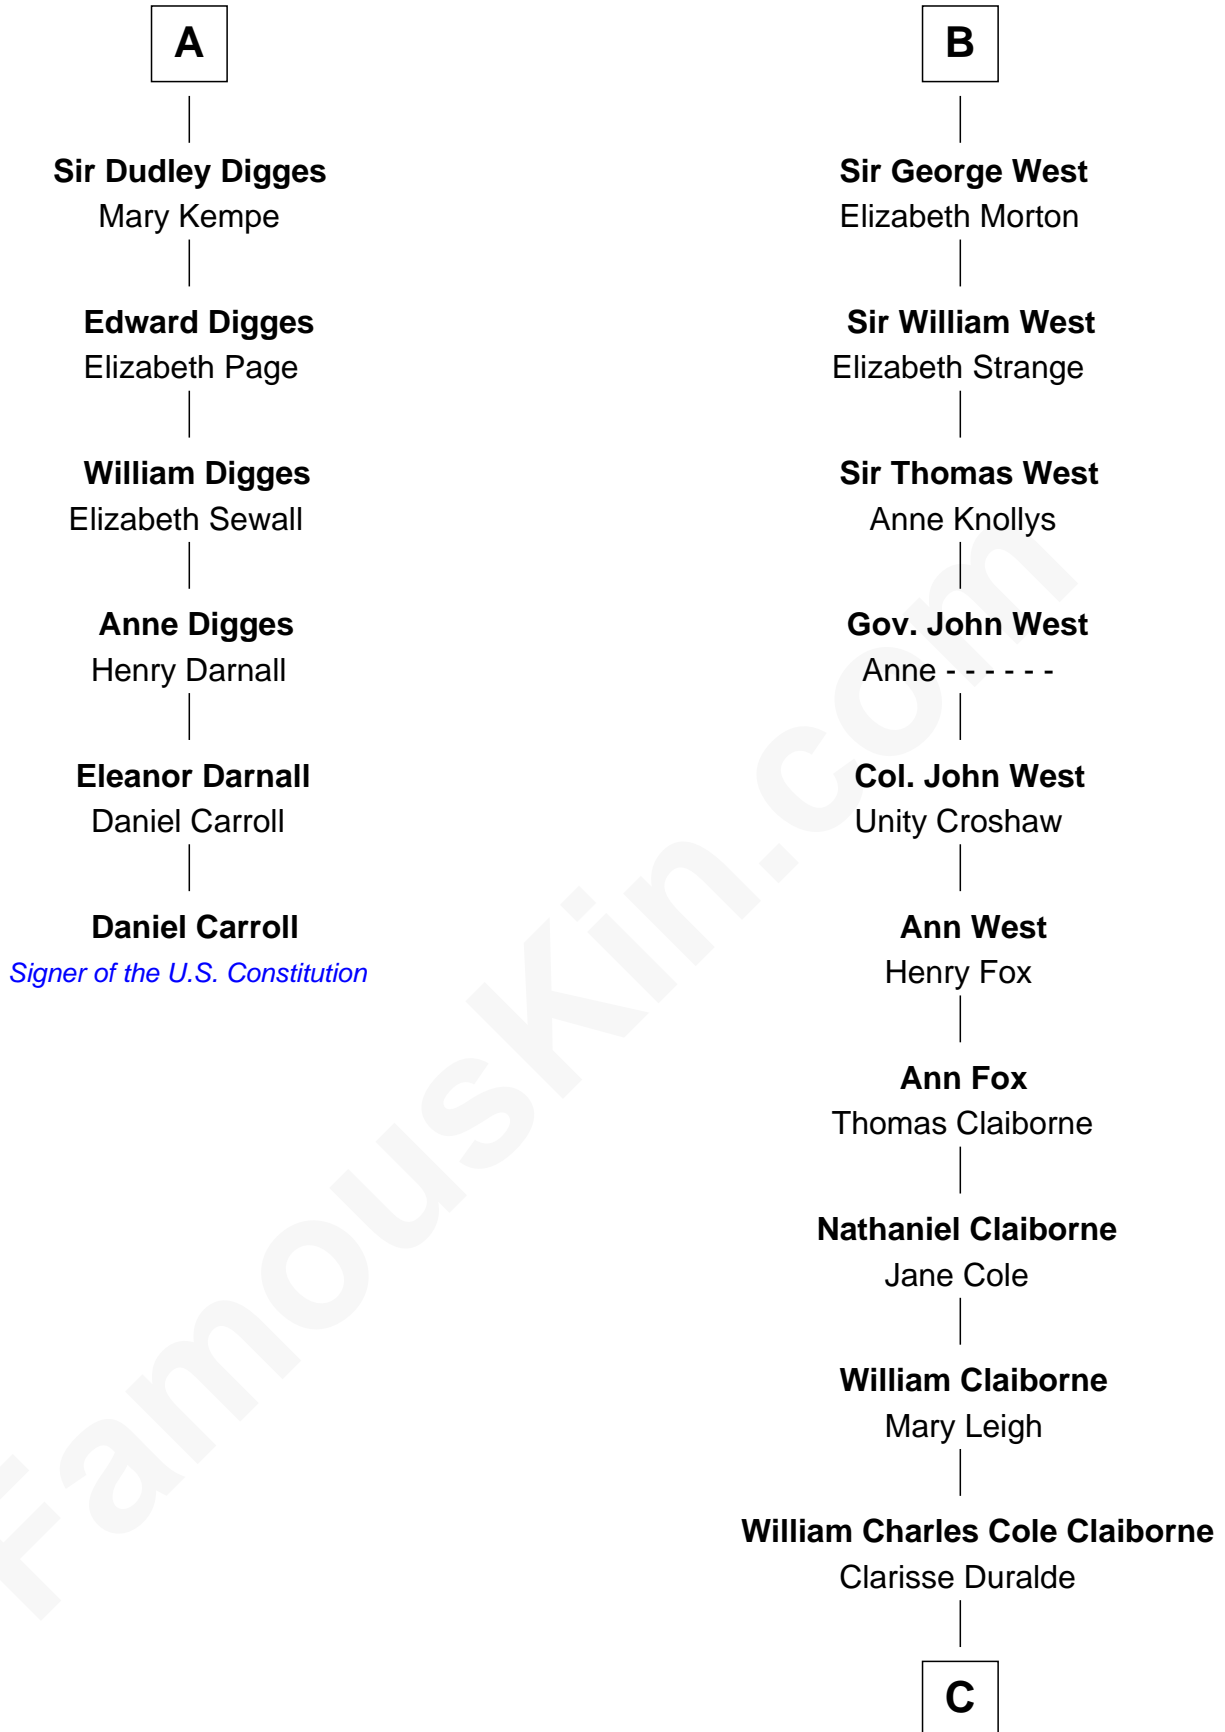

FamousKin.com Relationship Chart of

Daniel Carroll

Signer of the U.S. Constitution

12th cousin 8 times removed of

Liz Claiborne

Fashion Designer and Founder of Liz Claiborne Inc.

C

|
William Charles Cole Claiborne

Louise de Balathier

|
Fernand Claiborne

Marie Louise Villeré

|
Omer Villere Claiborne

Carolyn Louise Fenner

|
Liz Claiborne

Found of Liz Claiborne Inc.

FamousKin.com