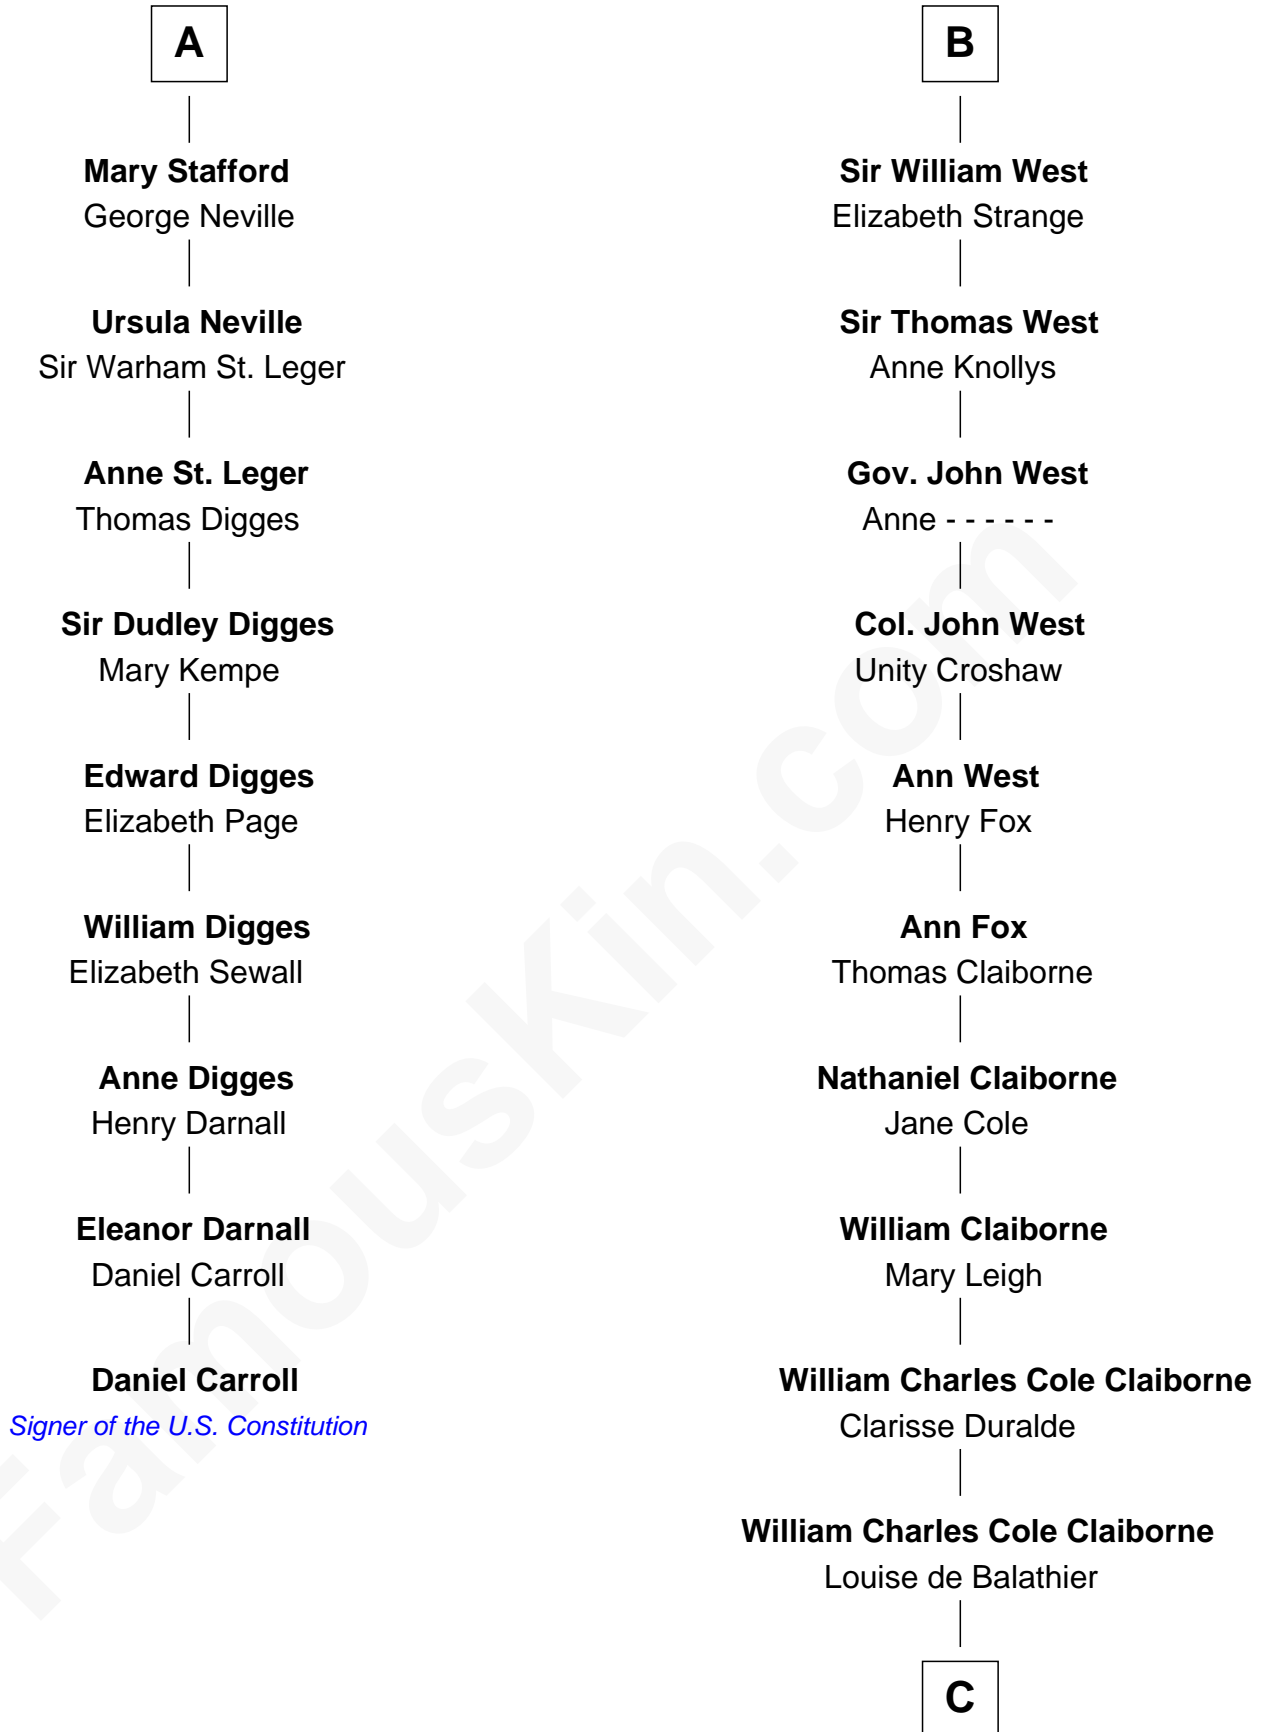

# FamousKin.com Relationship Chart of

**Daniel Carroll**

*Signer of the U.S. Constitution*

15th cousin 4 times removed of

**Liz Claiborne**

*Fashion Designer and Founder of Liz Claiborne Inc.*

**Henry Plantagenet**  
Maud de Chaworth

**Mary Plantagenet**  
Henry de Percy

**Sir Henry Percy**  
Margaret de Neville

**Sir Henry Percy**  
Elizabeth Mortimer

**Sir Henry Percy**  
Eleanor Neville

**Sir Henry Percy**  
Eleanor Poynings

**Henry Percy**  
Maud Herbert

**Eleanor Percy**  
Edward Stafford

**A**

**Joan of Lancaster**  
John de Mowbray

**Eleanor Mowbray**  
Roger de la Warre

**Joan de la Warre**  
Sir Thomas West

**Sir Reynold West**  
Margaret Thorley

**Sir Richard West**  
Katherine Hungerford

**Sir Thomas West**  
Eleanor Copley

**Sir George West**  
Elizabeth Morton

**B**

**C**

—  
**Fernand Claiborne**  
Marie Louise Villeré

—  
**Omer Villere Claiborne**  
Carolyn Louise Fenner

—  
**Liz Claiborne**  
*Found of Liz Claiborne Inc.*