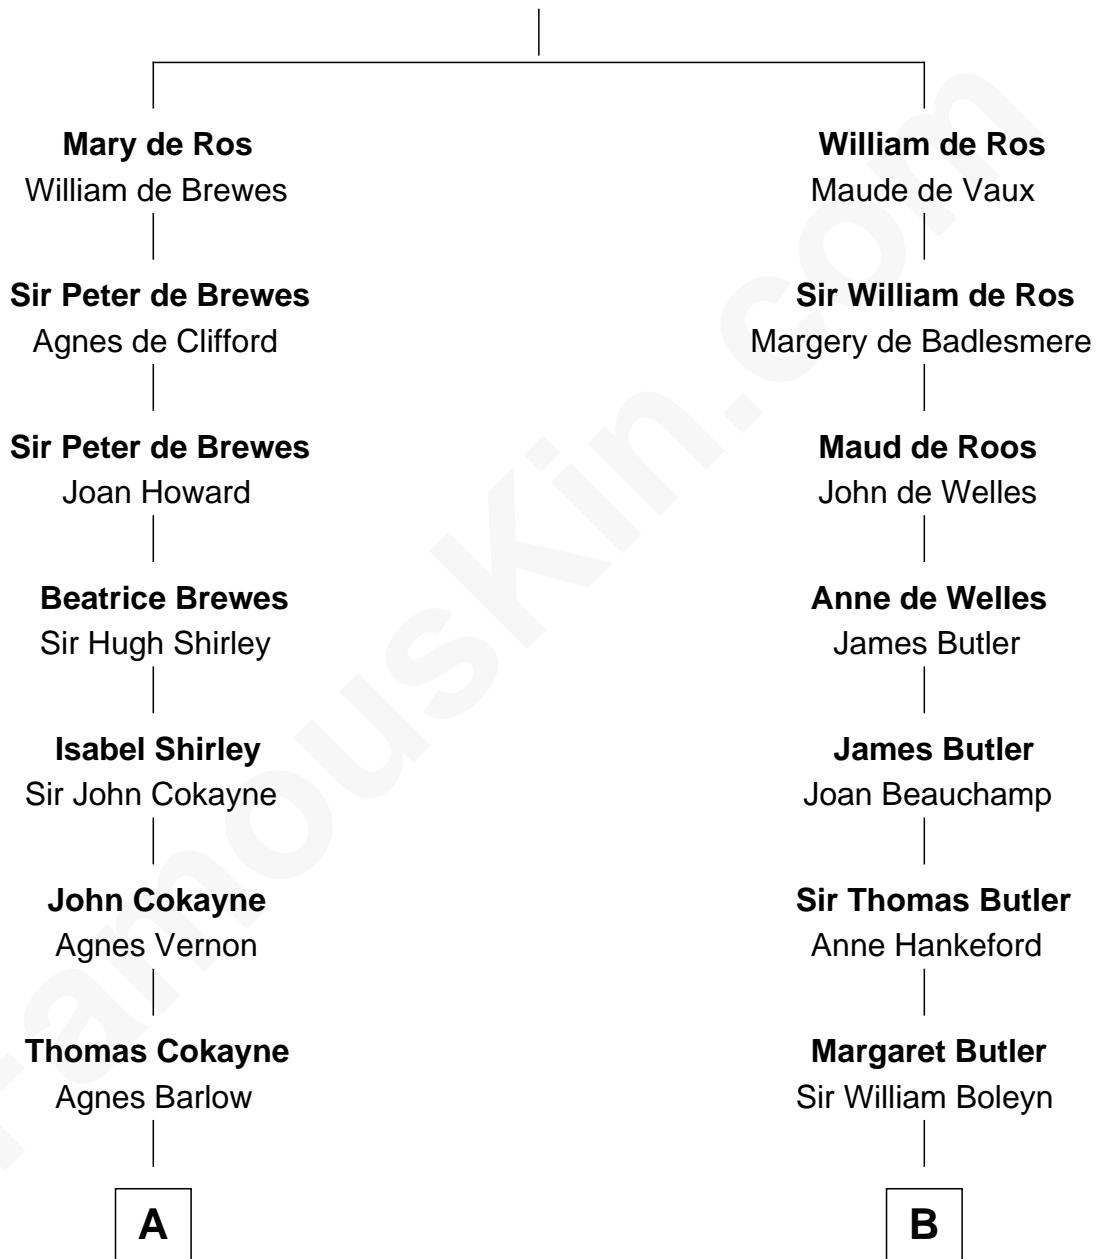

FamousKin.com Relationship Chart of

Daniel Carroll

Signer of the U.S. Constitution

16th cousin 5 times removed of

Liz Claiborne

Fashion Designer and Founder of Liz Claiborne Inc.

Sir Robert de Ros

Isabel de Aubeney

C

|
William Charles Cole Claiborne

Clarisse Duralde

|
William Charles Cole Claiborne

Louise de Balathier

|
Fernand Claiborne

Marie Louise Villeré

|
Omer Villere Claiborne