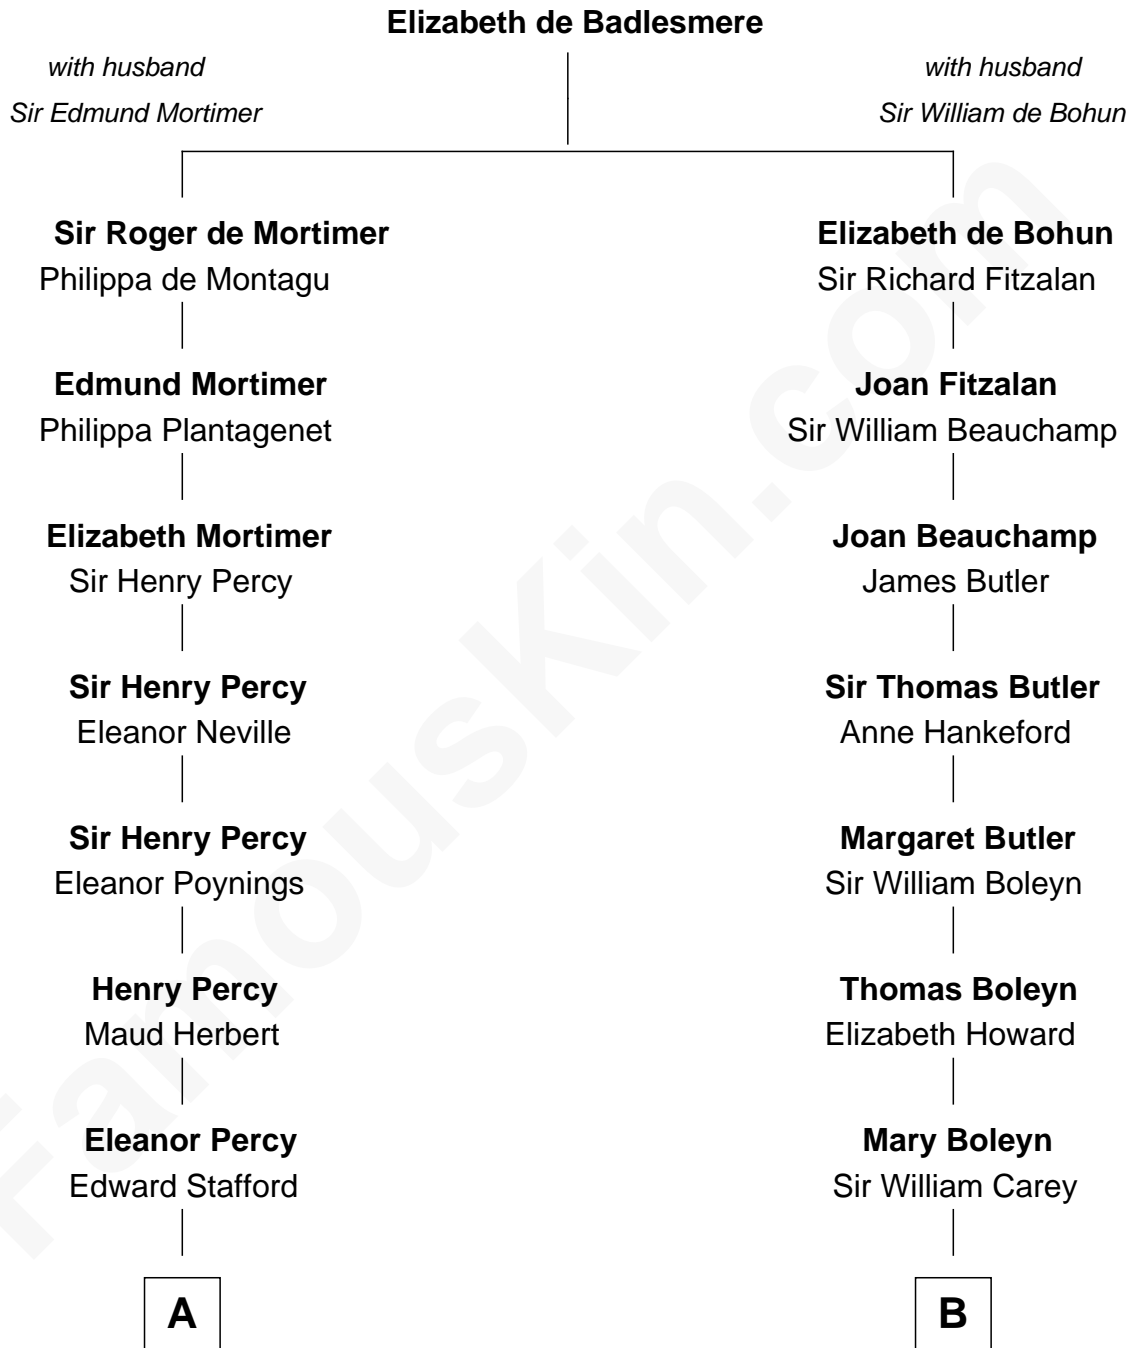

# FamousKin.com Relationship Chart of

**Daniel Carroll**

*Signer of the U.S. Constitution*

15th cousin 4 times removed of

**Liz Claiborne**

*Fashion Designer and Founder of Liz Claiborne Inc.*

**C**

—  
**Fernand Claiborne**  
Marie Louise Villeré

—  
**Omer Villere Claiborne**  
Carolyn Louise Fenner

—  
**Liz Claiborne**  
*Found of Liz Claiborne Inc.*

FamousKin.com