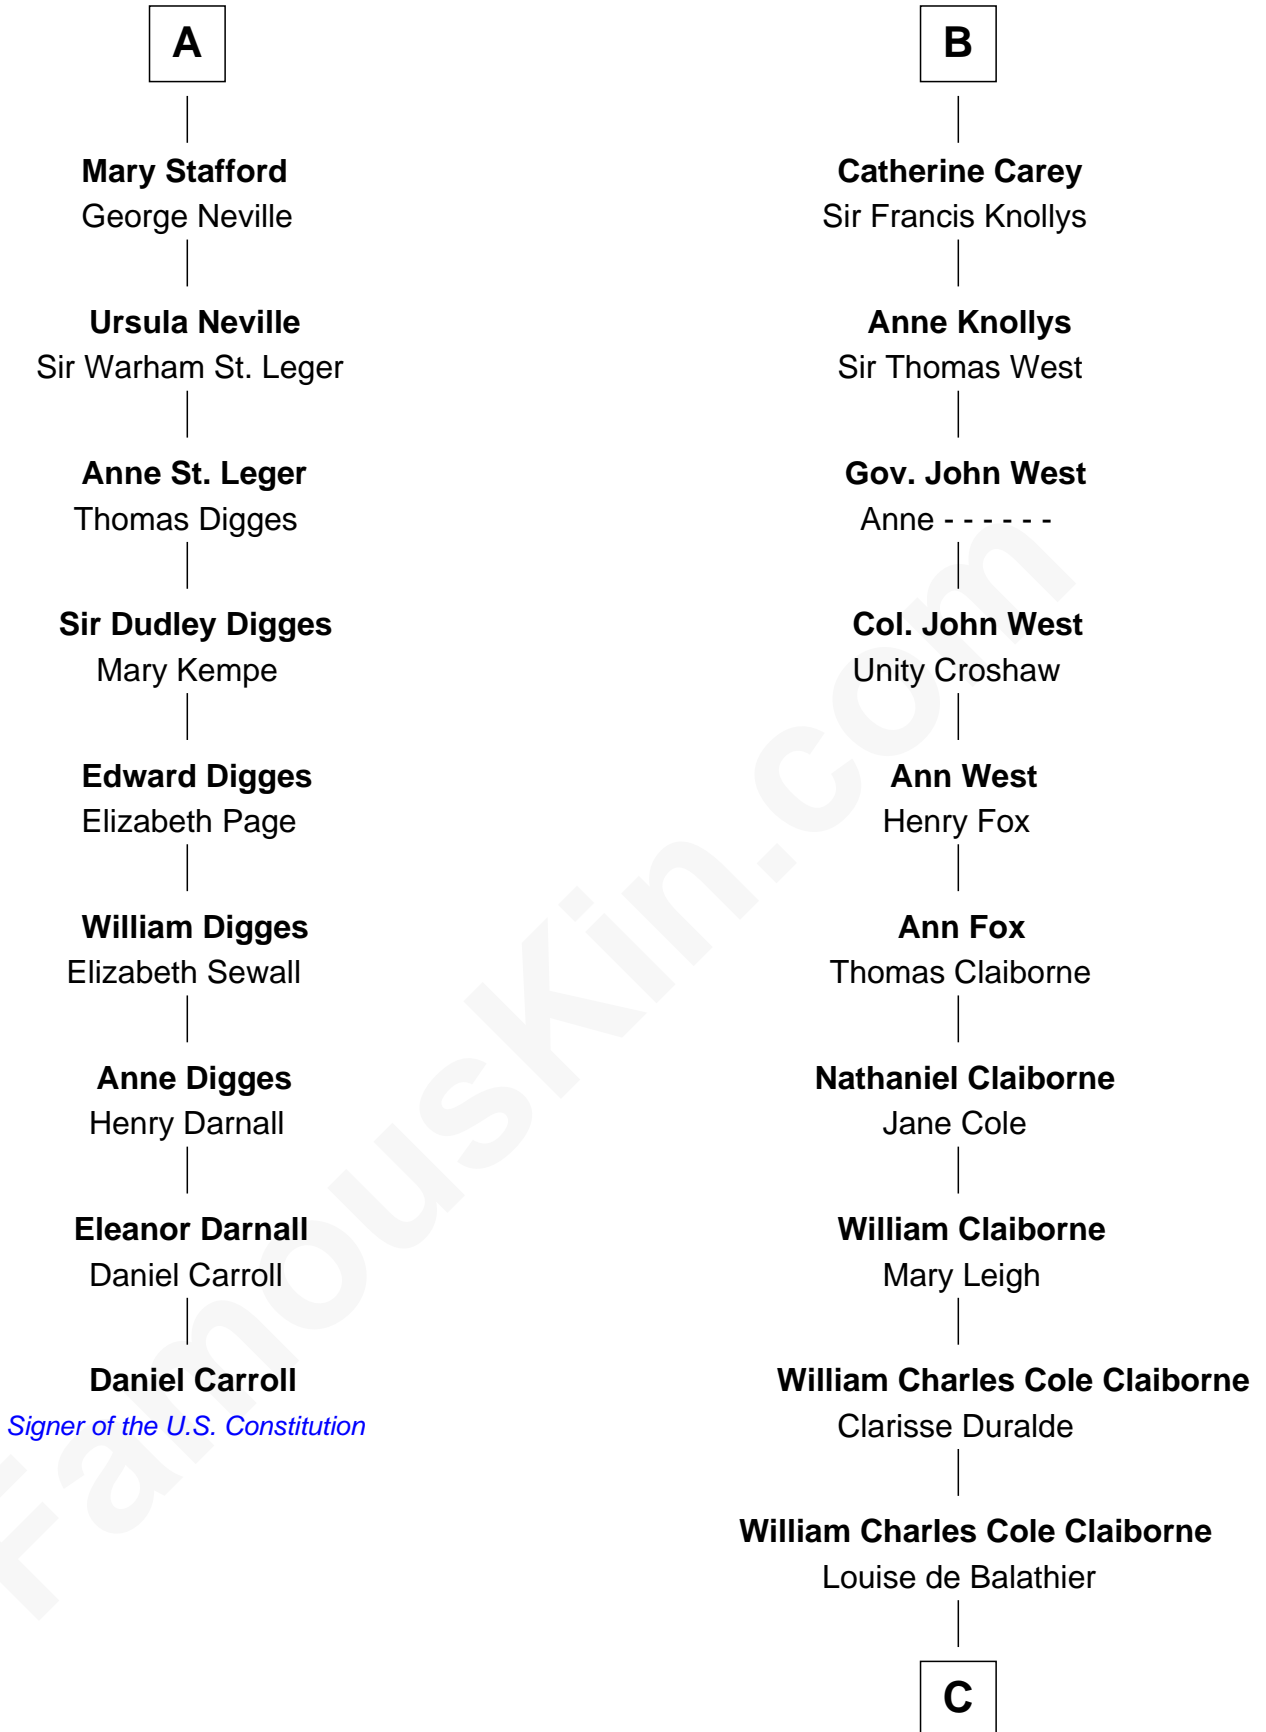

# FamousKin.com Relationship Chart of

**Daniel Carroll**

*Signer of the U.S. Constitution*

15th cousin 4 times removed of

**Liz Claiborne**

*Fashion Designer and Founder of Liz Claiborne Inc.*

**C**

—  
**Fernand Claiborne**  
Marie Louise Villeré

—  
**Omer Villere Claiborne**  
Carolyn Louise Fenner

—  
**Liz Claiborne**  
*Found of Liz Claiborne Inc.*

FamousKin.com