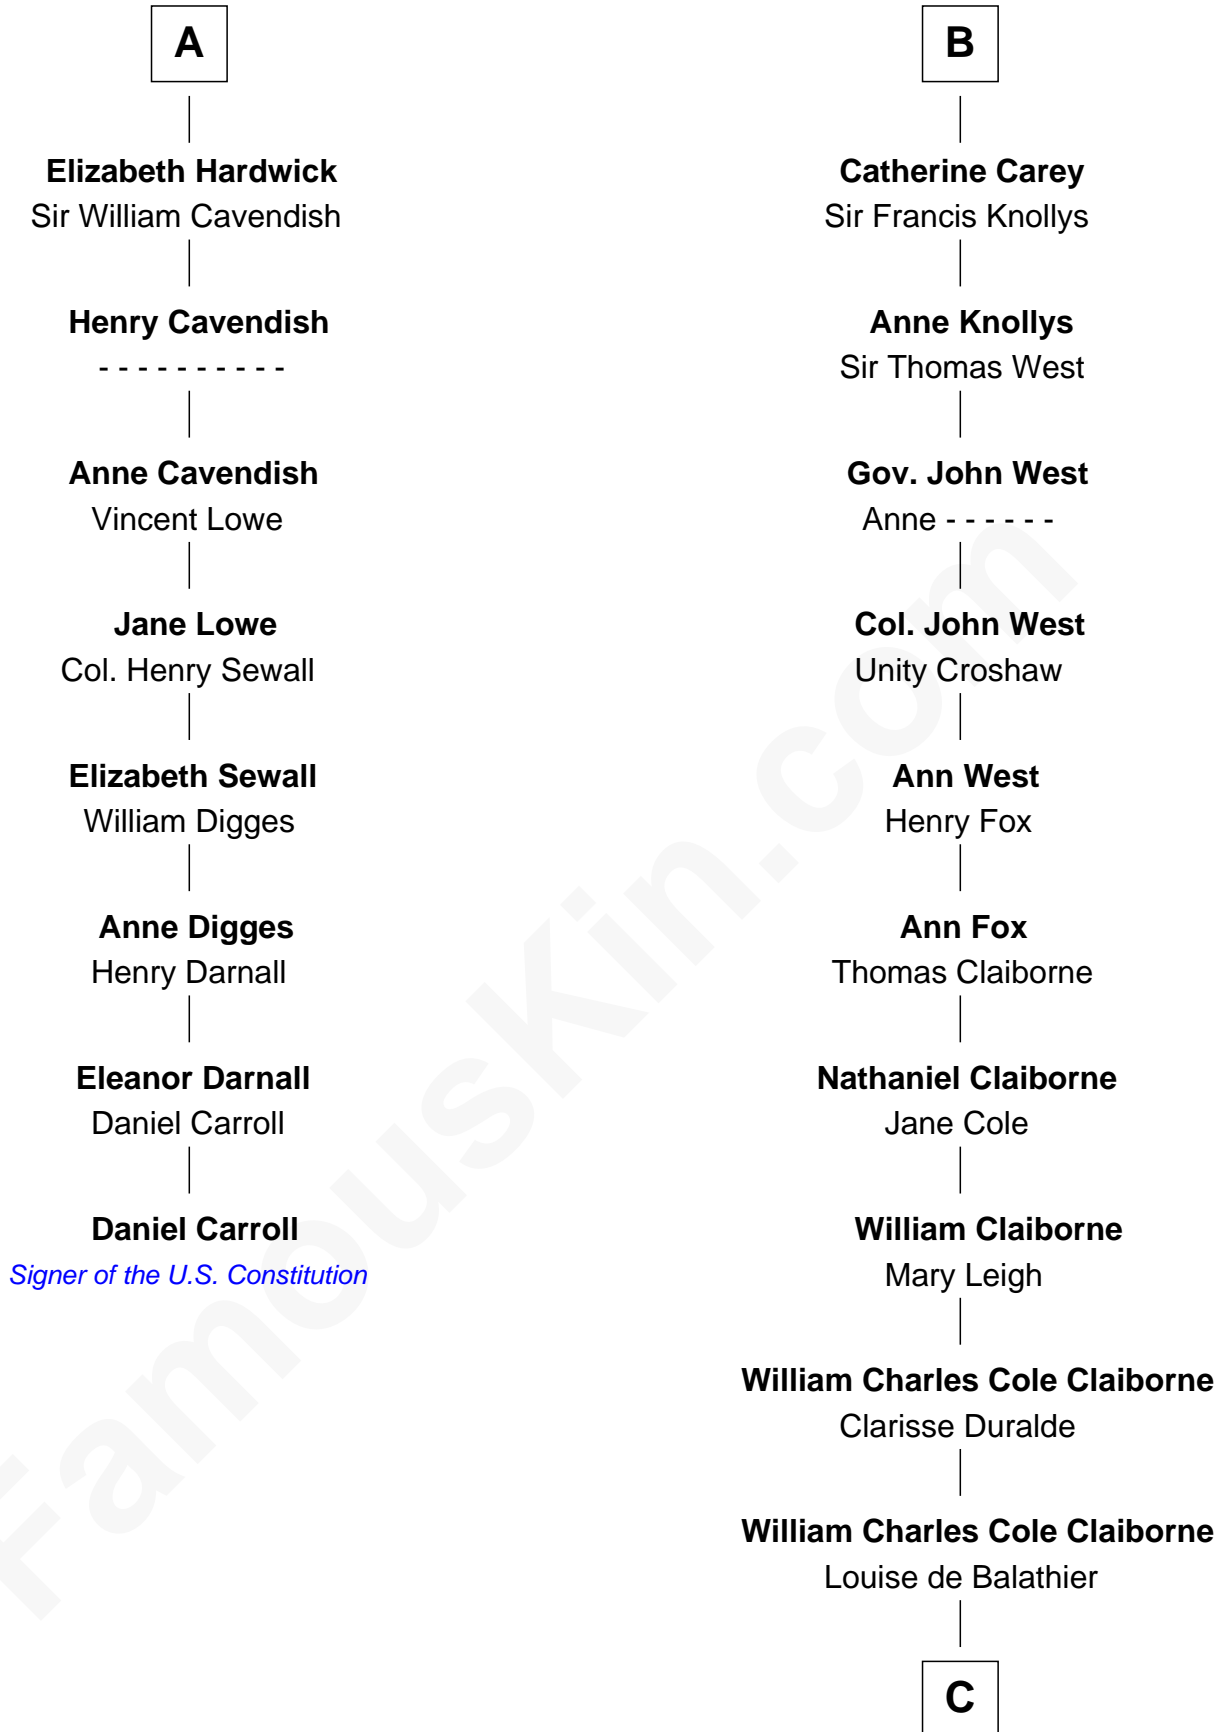

FamousKin.com Relationship Chart of

Daniel Carroll

Signer of the U.S. Constitution

14th cousin 5 times removed of

Liz Claiborne

Fashion Designer and Founder of Liz Claiborne Inc.

Edmund Fitzalan

Alice de Warenne

C

—
Fernand Claiborne
Marie Louise Villeré

—
Omer Villere Claiborne
Carolyn Louise Fenner

—
Liz Claiborne
Found of Liz Claiborne Inc.

FamousKin.com