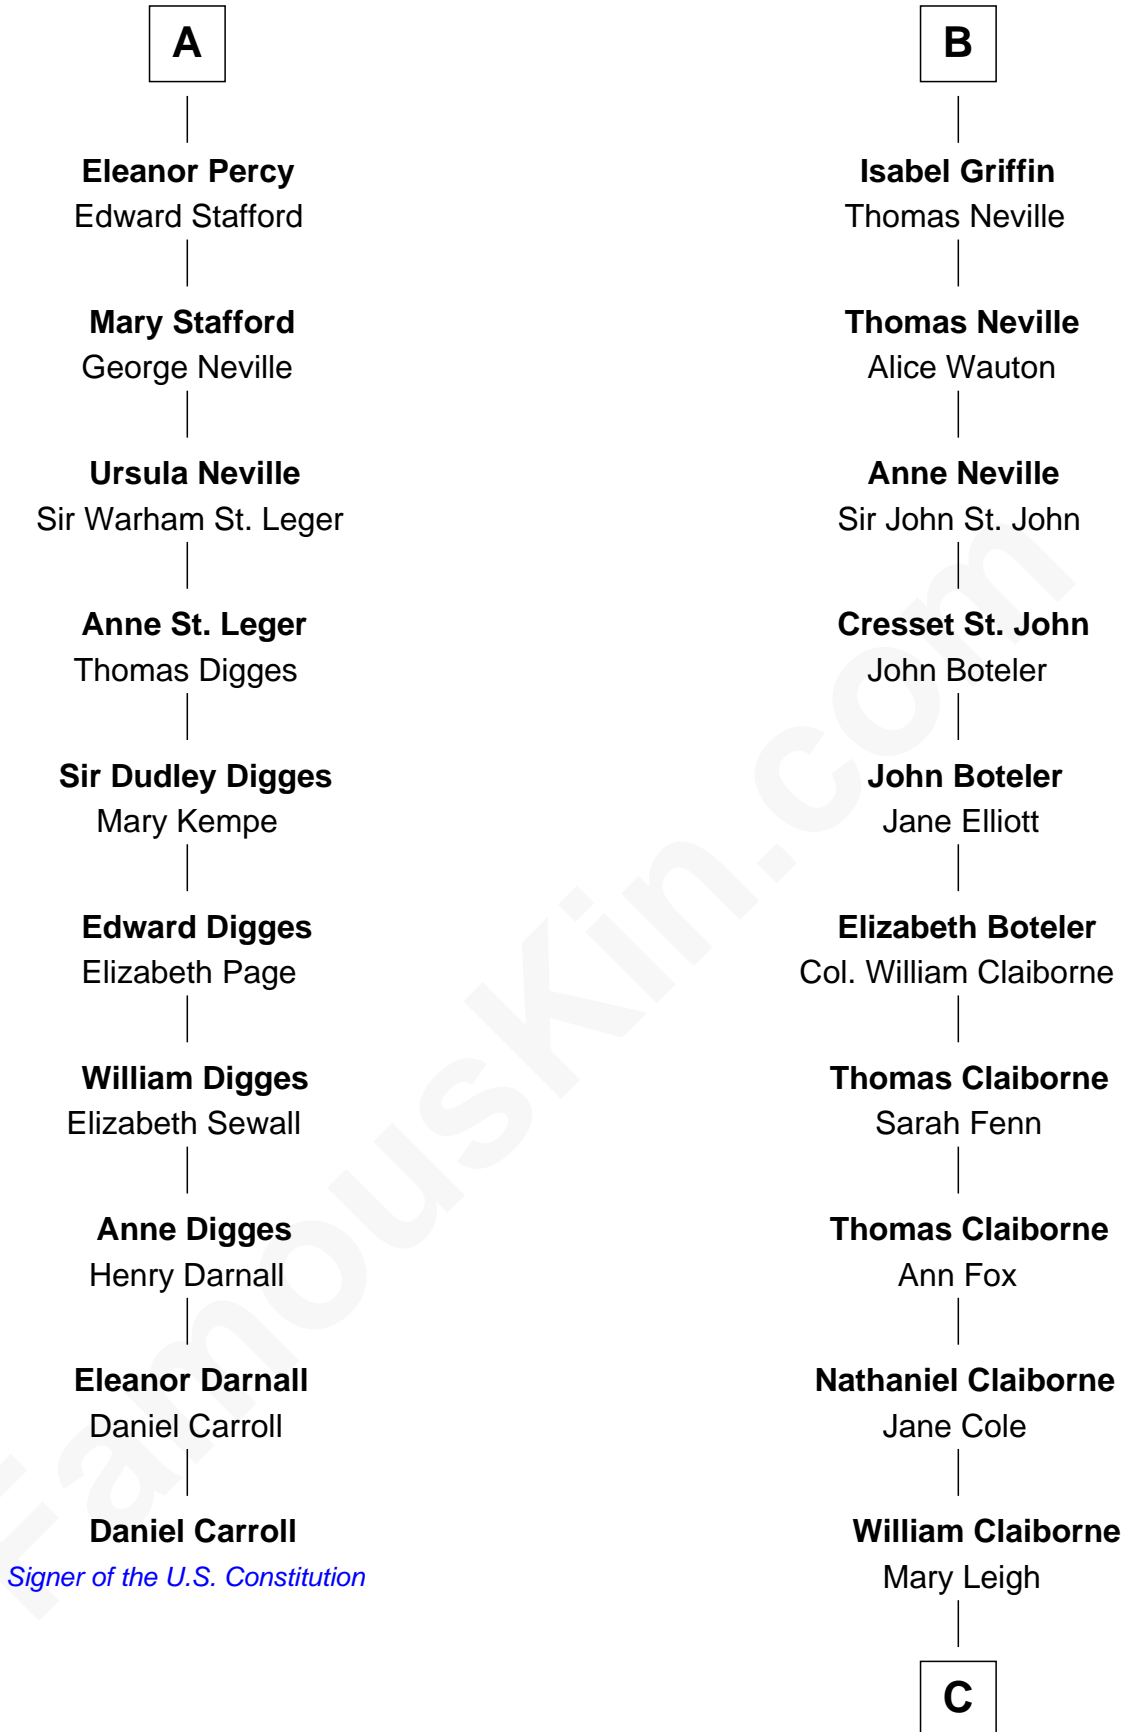

FamousKin.com Relationship Chart of

Daniel Carroll

Signer of the U.S. Constitution

16th cousin 5 times removed of

Liz Claiborne

Fashion Designer and Founder of Liz Claiborne Inc.

Sir William de Cantilupe

Eve de Braiose

C

|
William Charles Cole Claiborne

Clarisse Duralde

|
William Charles Cole Claiborne

Louise de Balathier

|
Fernand Claiborne

Marie Louise Villeré

|
Omer Villere Claiborne

Carolyn Louise Fenner

|
Liz Claiborne

Found of Liz Claiborne Inc.

FamousKin.com