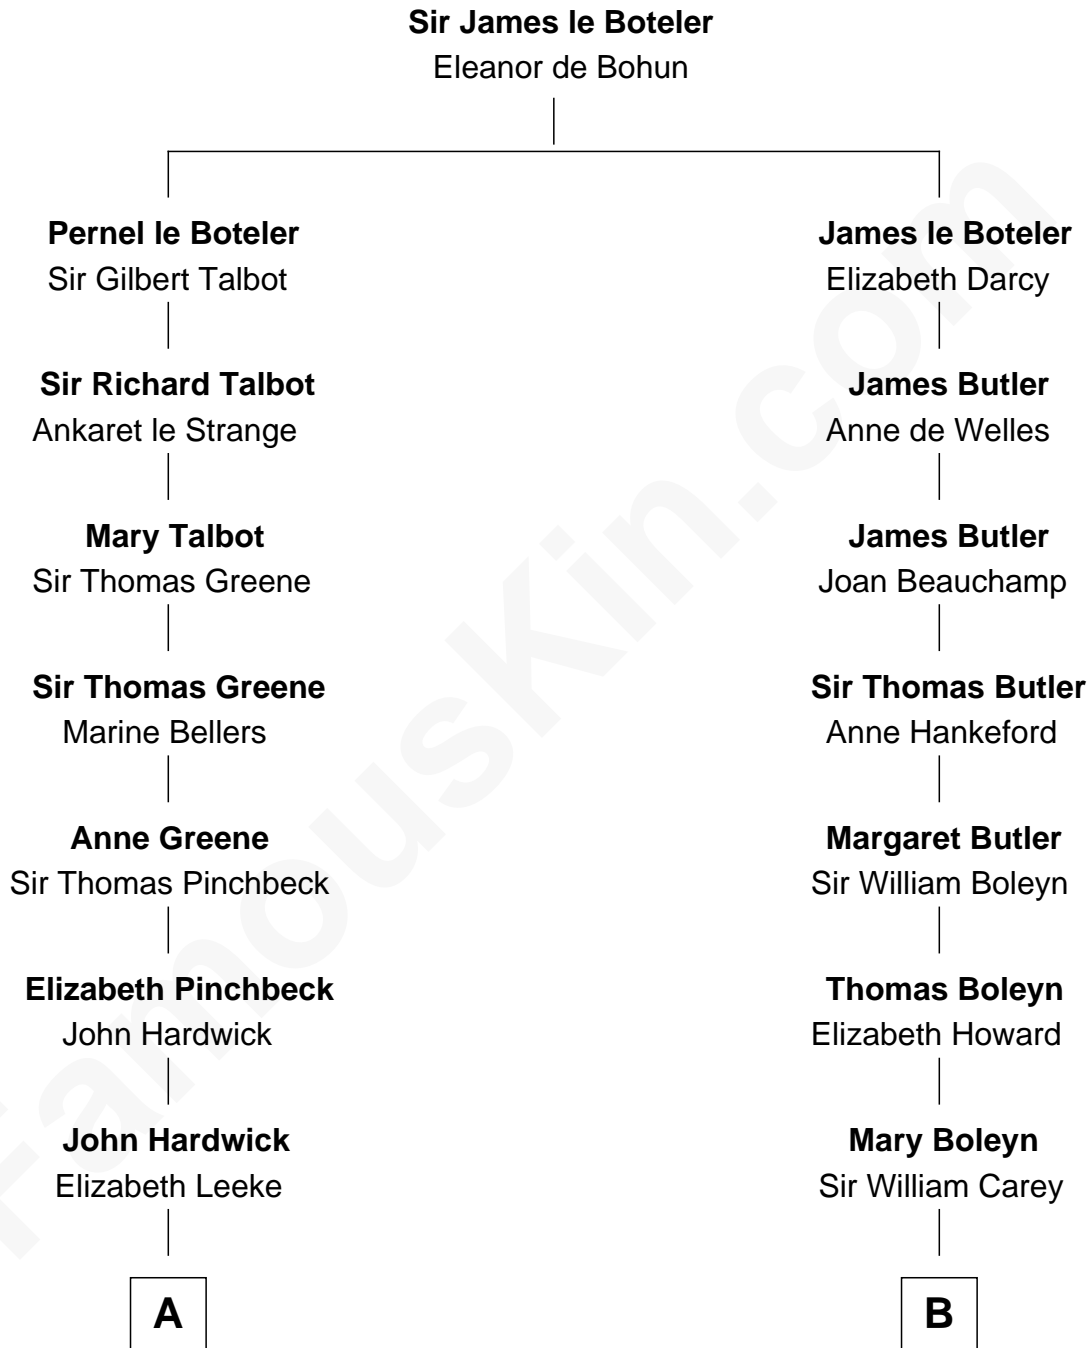

# FamousKin.com Relationship Chart of

**Daniel Carroll**

*Signer of the U.S. Constitution*

14th cousin 5 times removed of

**Liz Claiborne**

*Fashion Designer and Founder of Liz Claiborne Inc.*

**C**

—  
**Fernand Claiborne**  
Marie Louise Villeré

—  
**Omer Villere Claiborne**  
Carolyn Louise Fenner

—  
**Liz Claiborne**  
*Found of Liz Claiborne Inc.*

FamousKin.com