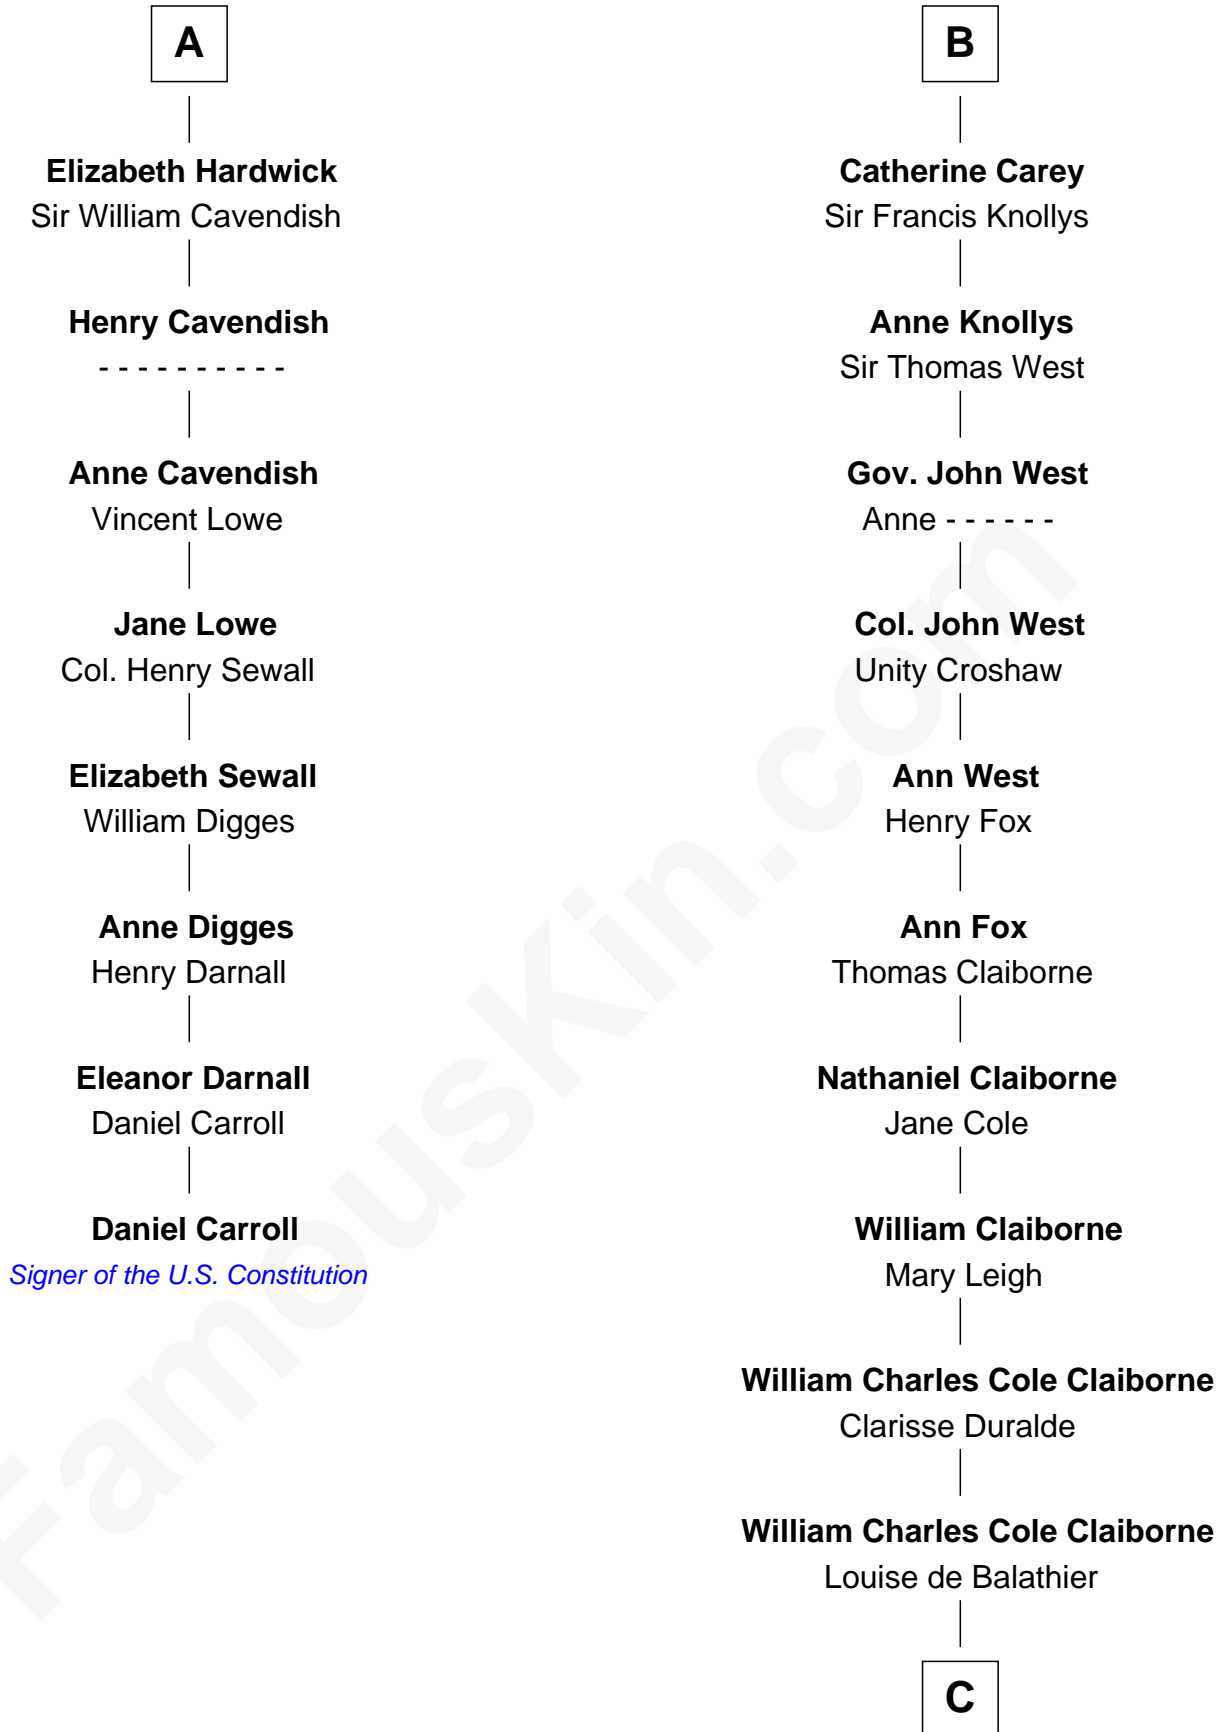

# FamousKin.com Relationship Chart of

**Daniel Carroll**

*Signer of the U.S. Constitution*

14th cousin 5 times removed of

**Liz Claiborne**

*Fashion Designer and Founder of Liz Claiborne Inc.*

**C**

—  
**Fernand Claiborne**  
Marie Louise Villeré

—  
**Omer Villere Claiborne**  
Carolyn Louise Fenner

—  
**Liz Claiborne**  
*Found of Liz Claiborne Inc.*

FamousKin.com