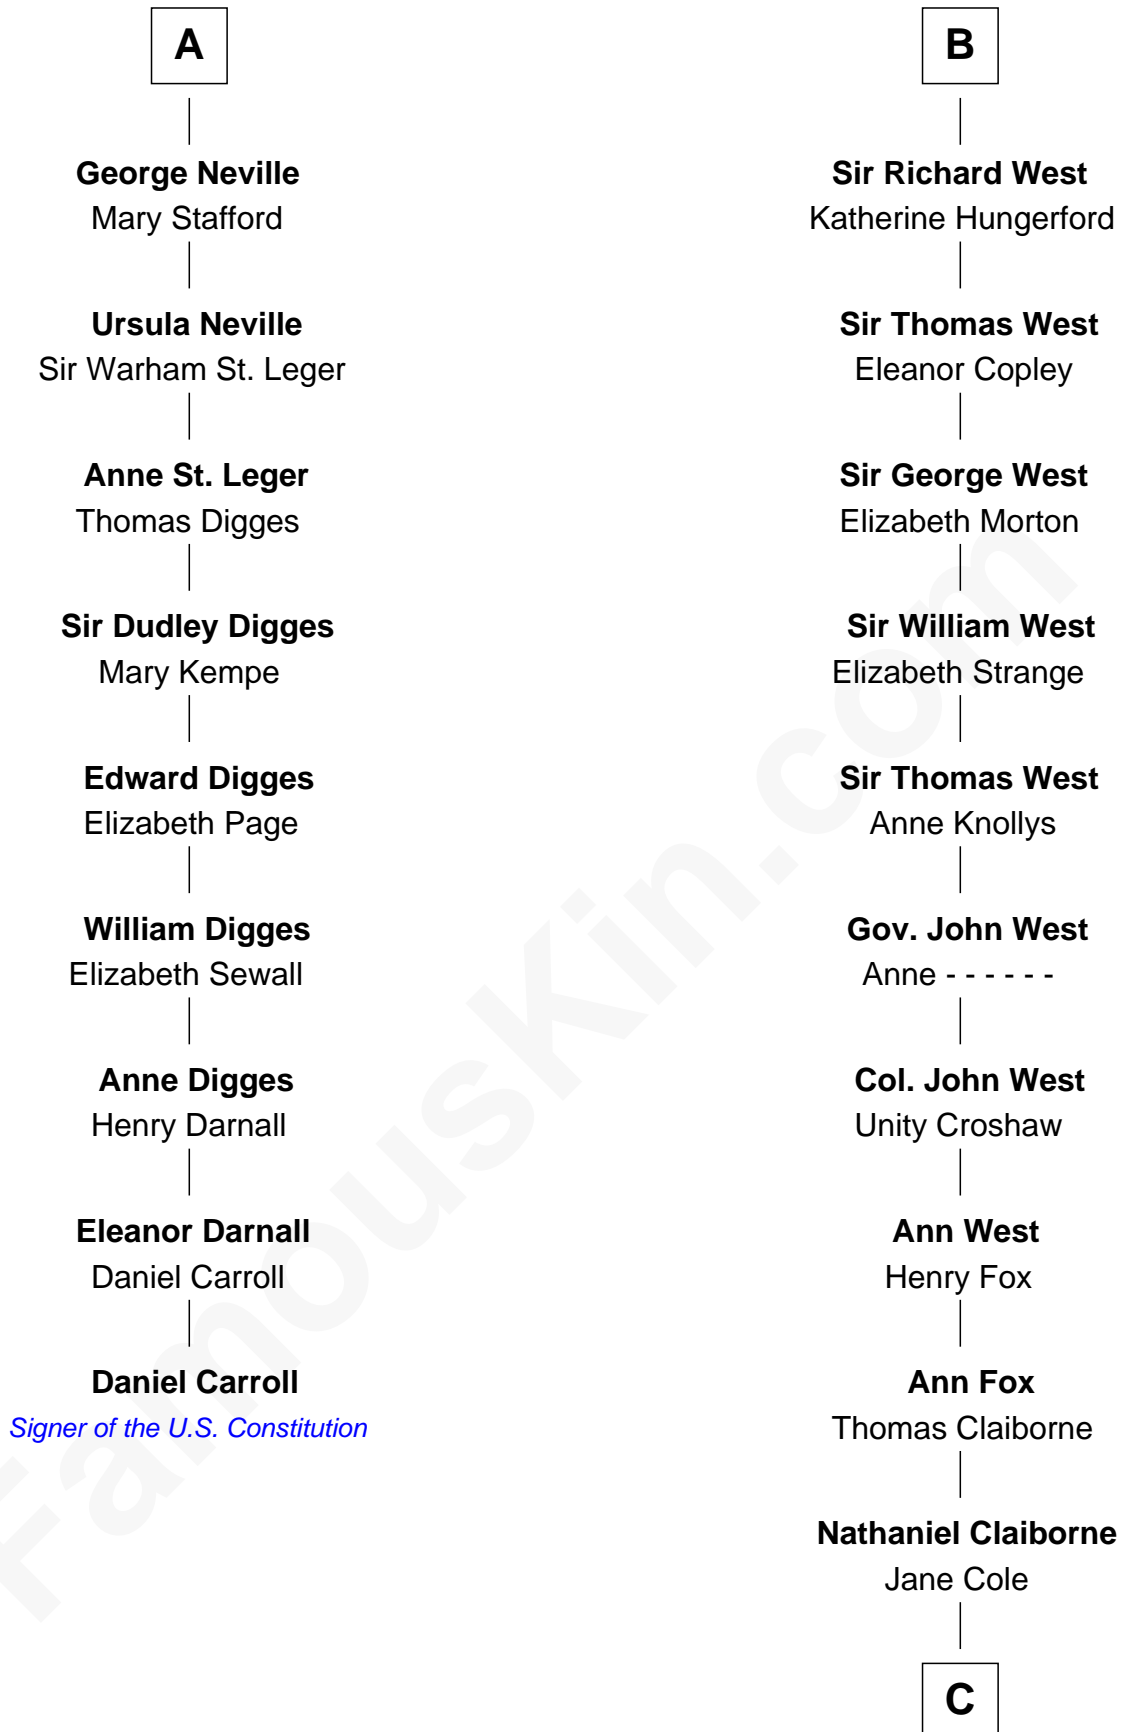

FamousKin.com

Relationship Chart of

Daniel Carroll

Signer of the U.S. Constitution

15th cousin 3 times removed of

William C. C. Claiborne

1st Governor of Louisiana

Alan la Zouche

Ellen de Quincy

FamousKin.com