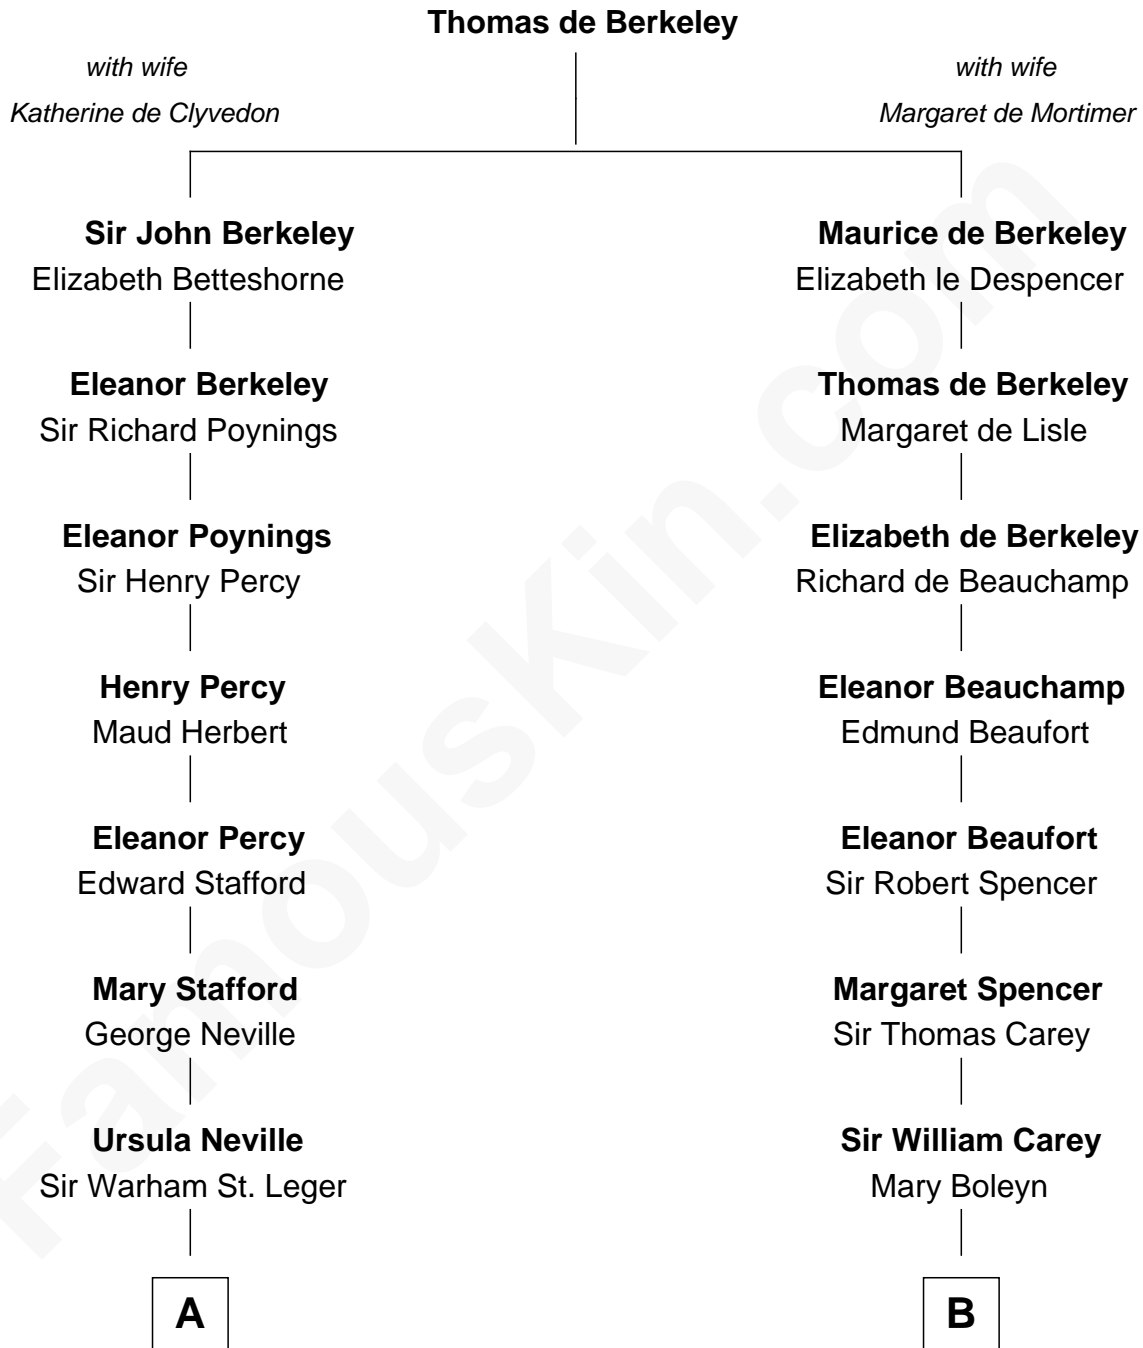

FamousKin.com

Relationship Chart of

Daniel Carroll

Signer of the U.S. Constitution

13th cousin 2 times removed of

William C. C. Claiborne

1st Governor of Louisiana

A

Anne St. Leger
Thomas Digges

Sir Dudley Digges
Mary Kempe

Edward Digges
Elizabeth Page

William Digges
Elizabeth Sewall

Anne Digges
Henry Darnall

Eleanor Darnall
Daniel Carroll

Daniel Carroll
Signer of the U.S. Constitution

B

Catherine Carey
Sir Francis Knollys

Anne Knollys
Sir Thomas West

Gov. John West
Anne - - - - -

Col. John West
Unity Croshaw

Ann West
Henry Fox

Ann Fox
Thomas Claiborne

Nathaniel Claiborne
Jane Cole