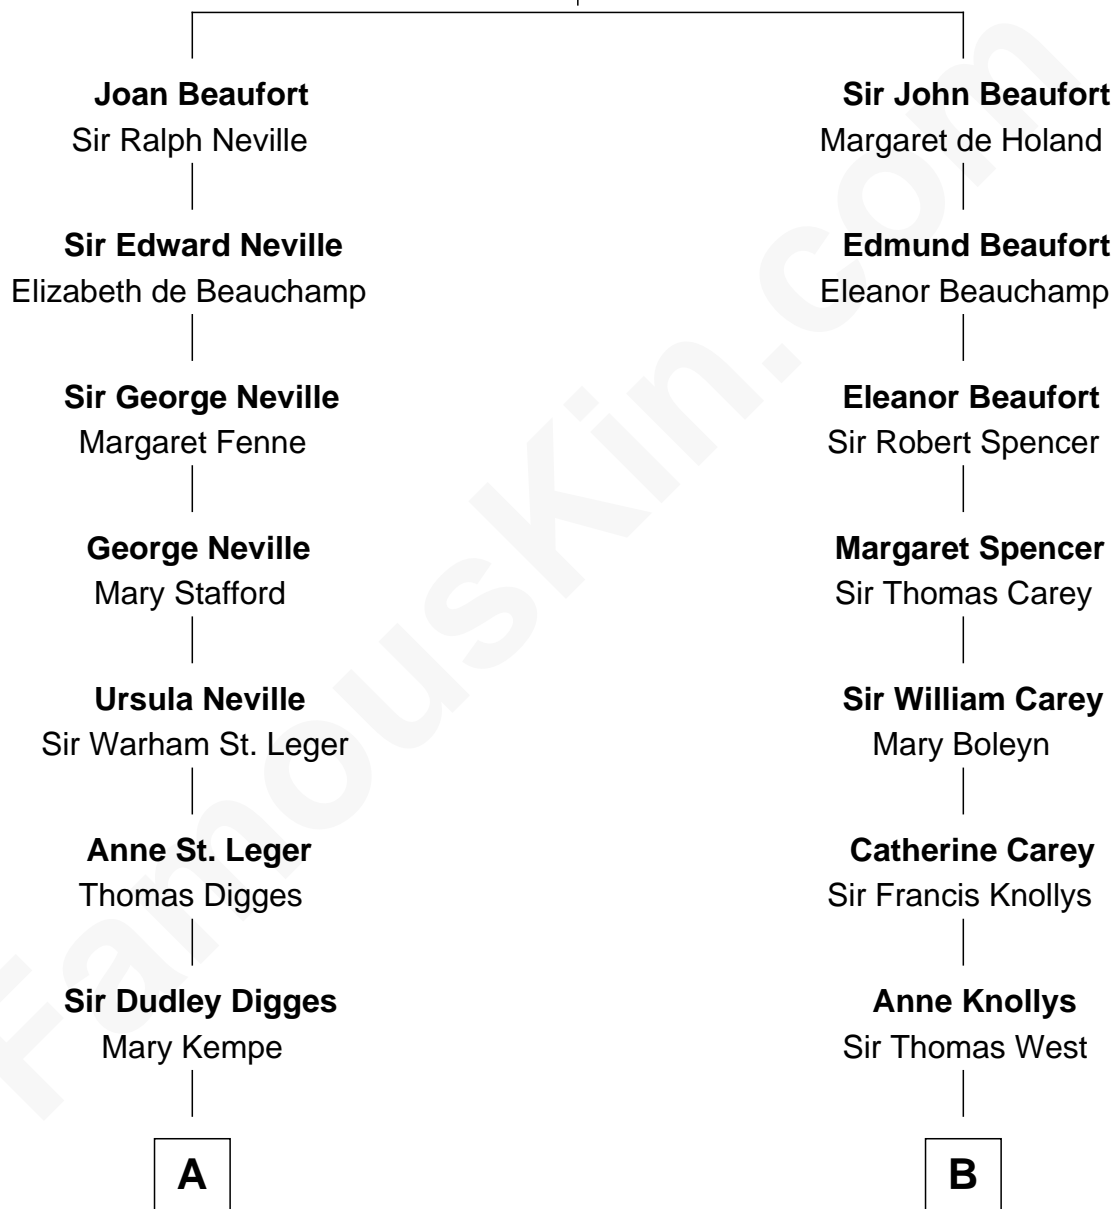

FamousKin.com

Relationship Chart of

Daniel Carroll

Signer of the U.S. Constitution

11th cousin 2 times removed of

William C. C. Claiborne

1st Governor of Louisiana

John of Gaunt
Katherine Roet

A

Edward Digges
Elizabeth Page

William Digges
Elizabeth Sewall

Anne Digges
Henry Darnall

Eleanor Darnall
Daniel Carroll

Daniel Carroll
Signer of the U.S. Constitution

B

Gov. John West
Anne - - - - -