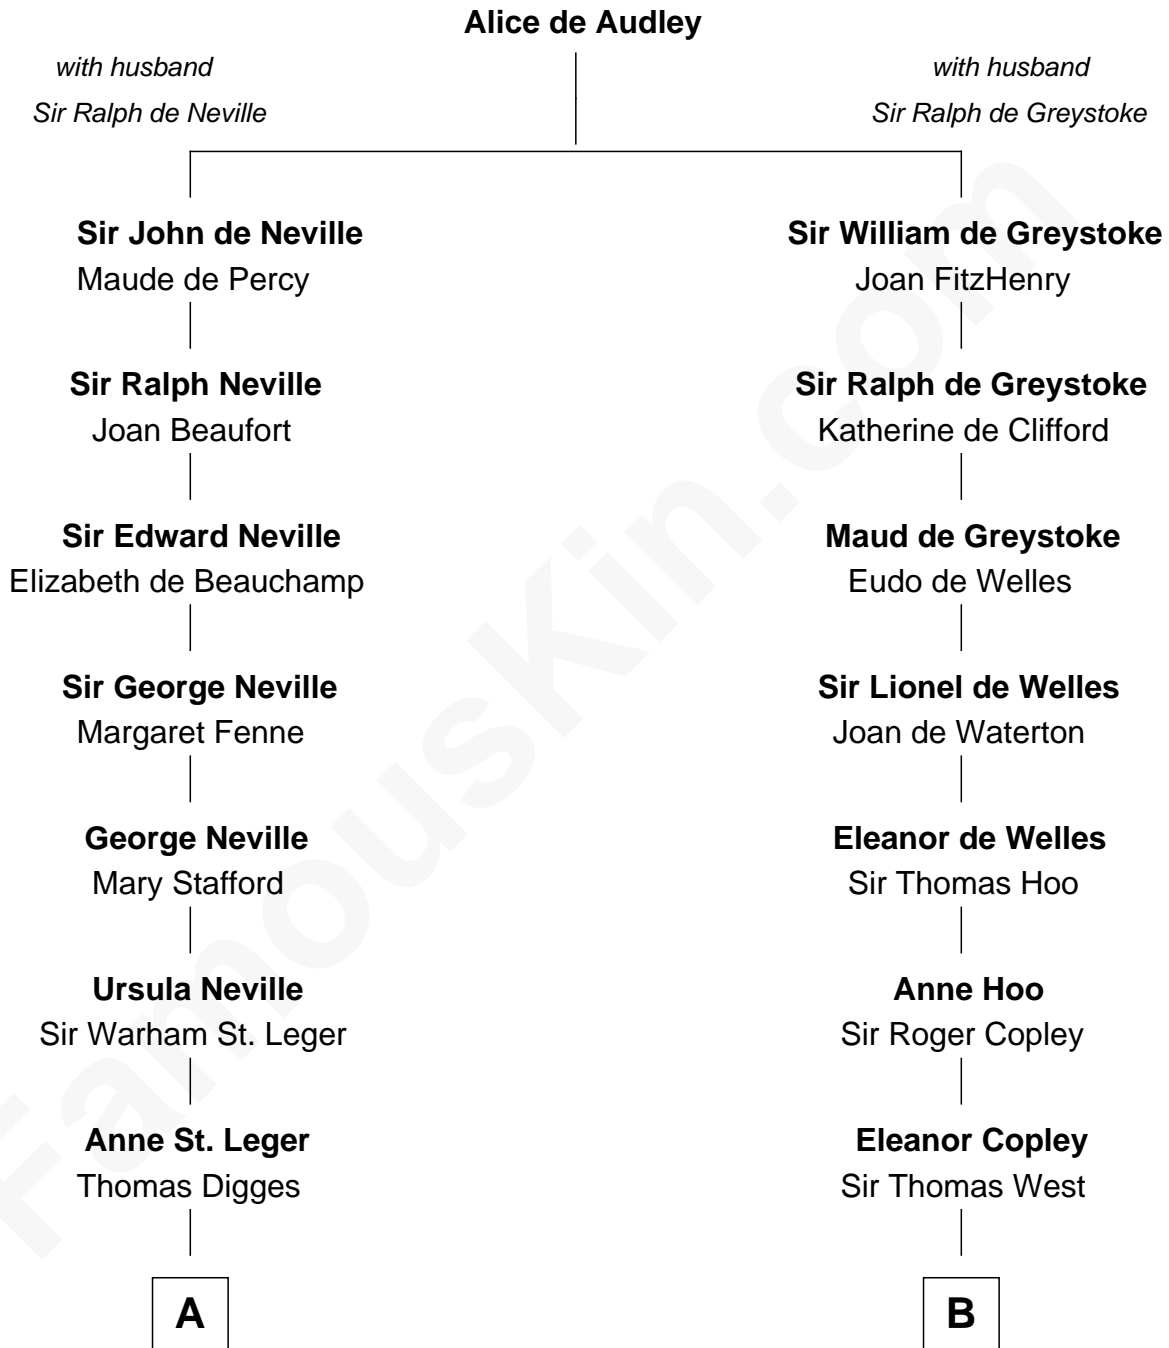

FamousKin.com

Relationship Chart of

Daniel Carroll

Signer of the U.S. Constitution

12th cousin 4 times removed of

William C. C. Claiborne

1st Governor of Louisiana

A

Sir Dudley Digges

Mary Kempe

Edward Digges

Elizabeth Page

William Digges

Elizabeth Sewall

Anne Digges

Henry Darnall

Eleanor Darnall

Daniel Carroll

Daniel Carroll

Signer of the U.S. Constitution

B

Sir George West

Elizabeth Morton

Sir William West