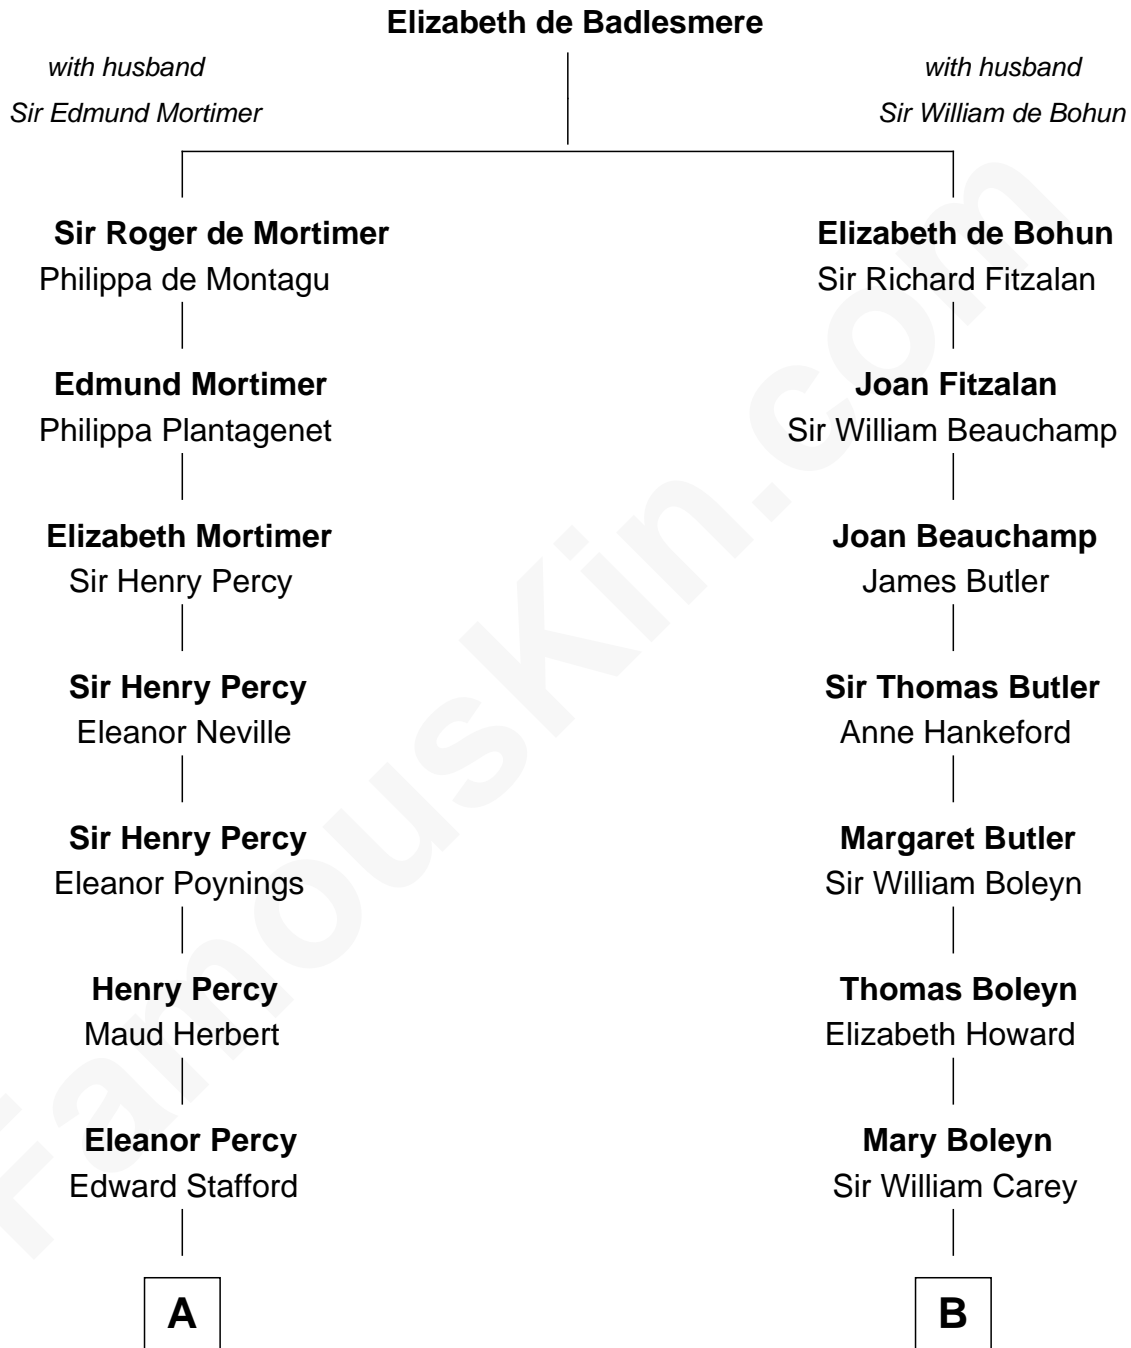

FamousKin.com Relationship Chart of

Daniel Carroll

Signer of the U.S. Constitution

15th cousin of

William C. C. Claiborne

1st Governor of Louisiana

A

Mary Stafford
George Neville

Ursula Neville
Sir Warham St. Leger

Anne St. Leger
Thomas Digges

Sir Dudley Digges
Mary Kempe

Edward Digges
Elizabeth Page

William Digges
Elizabeth Sewall

Anne Digges
Henry Darnall

Eleanor Darnall
Daniel Carroll

Daniel Carroll

Signer of the U.S. Constitution

B

Catherine Carey
Sir Francis Knollys

Anne Knollys
Sir Thomas West

Gov. John West
Anne - - - - -

Col. John West
Unity Croshaw

Ann West
Henry Fox