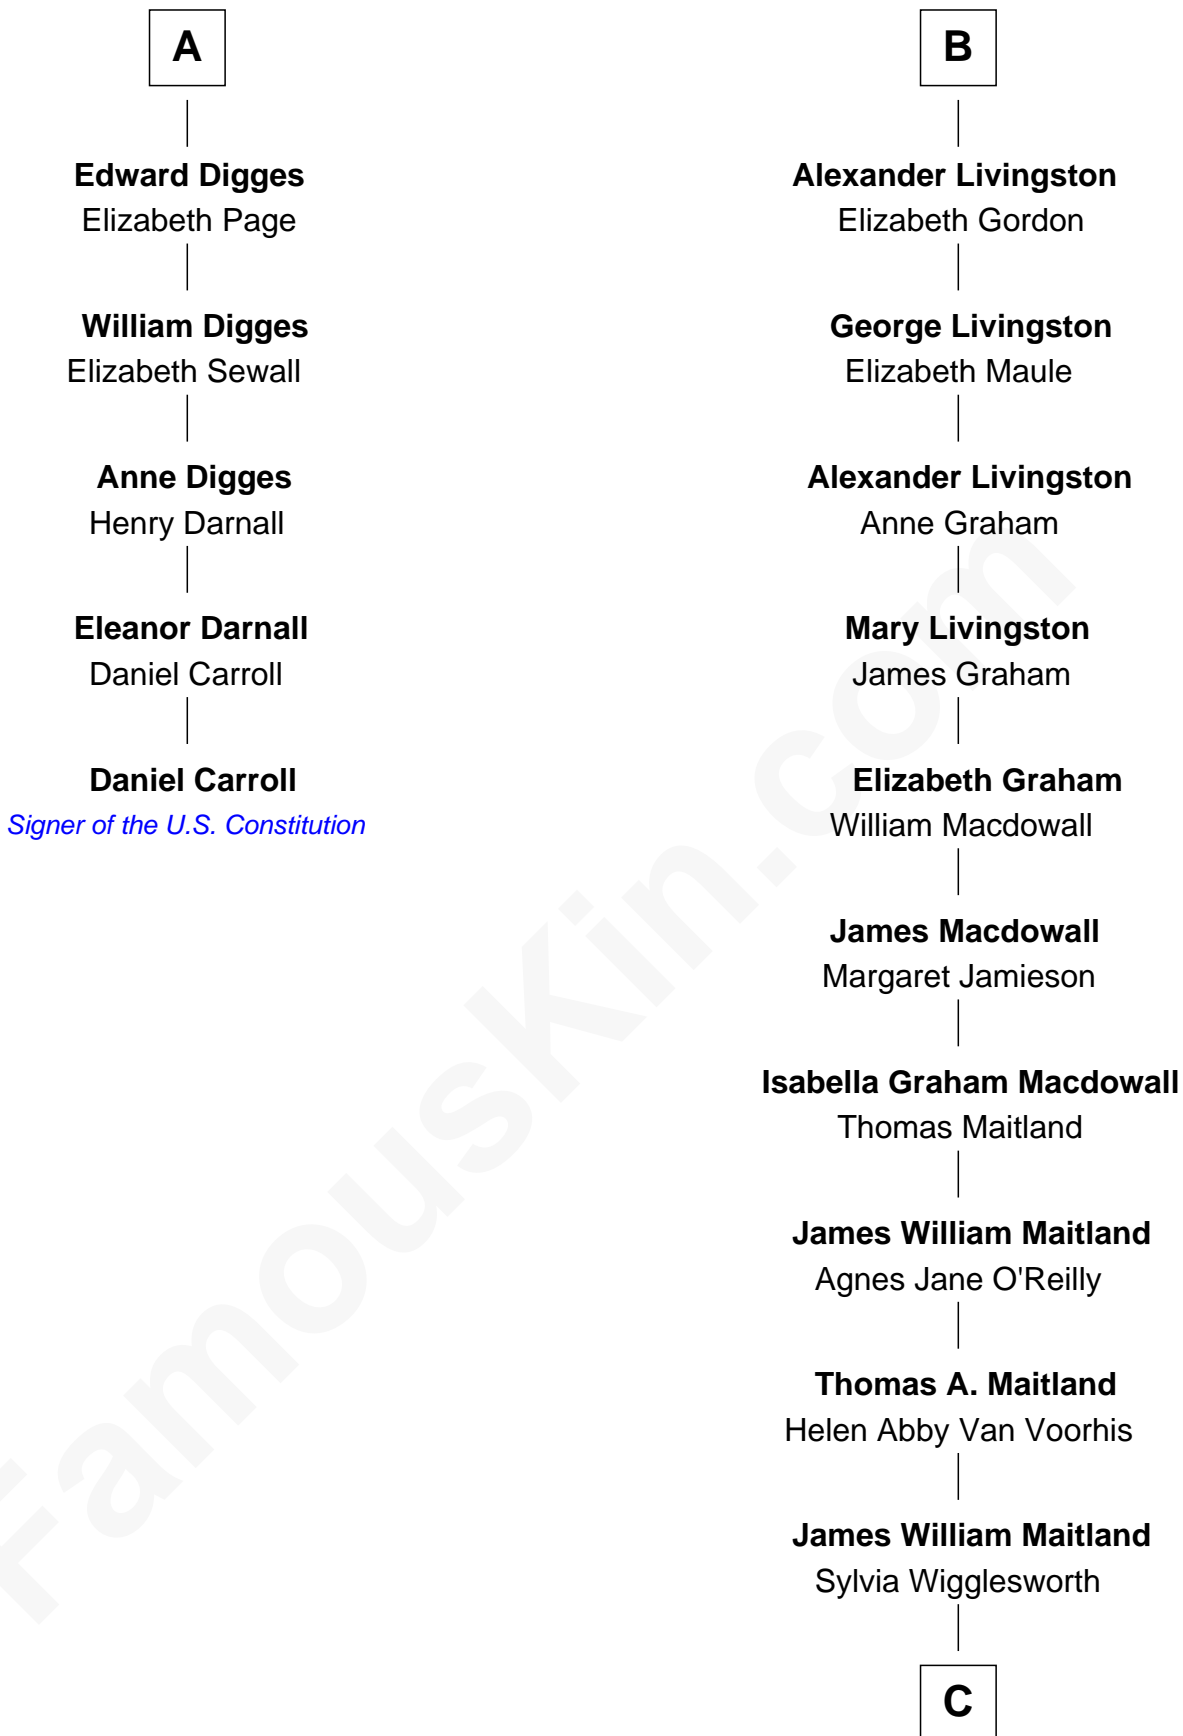

# FamousKin.com Relationship Chart of

**Daniel Carroll**

*Signer of the U.S. Constitution*

11th cousin 7 times removed of

**Howard Dean**

*79th Governor of Vermont*

**John of Gaunt**

Katherine Roet

C

Andrea Belden Maitland

Howard Brush Dean

Howard Dean

*79th Governor of Vermont*

FamousKin.com