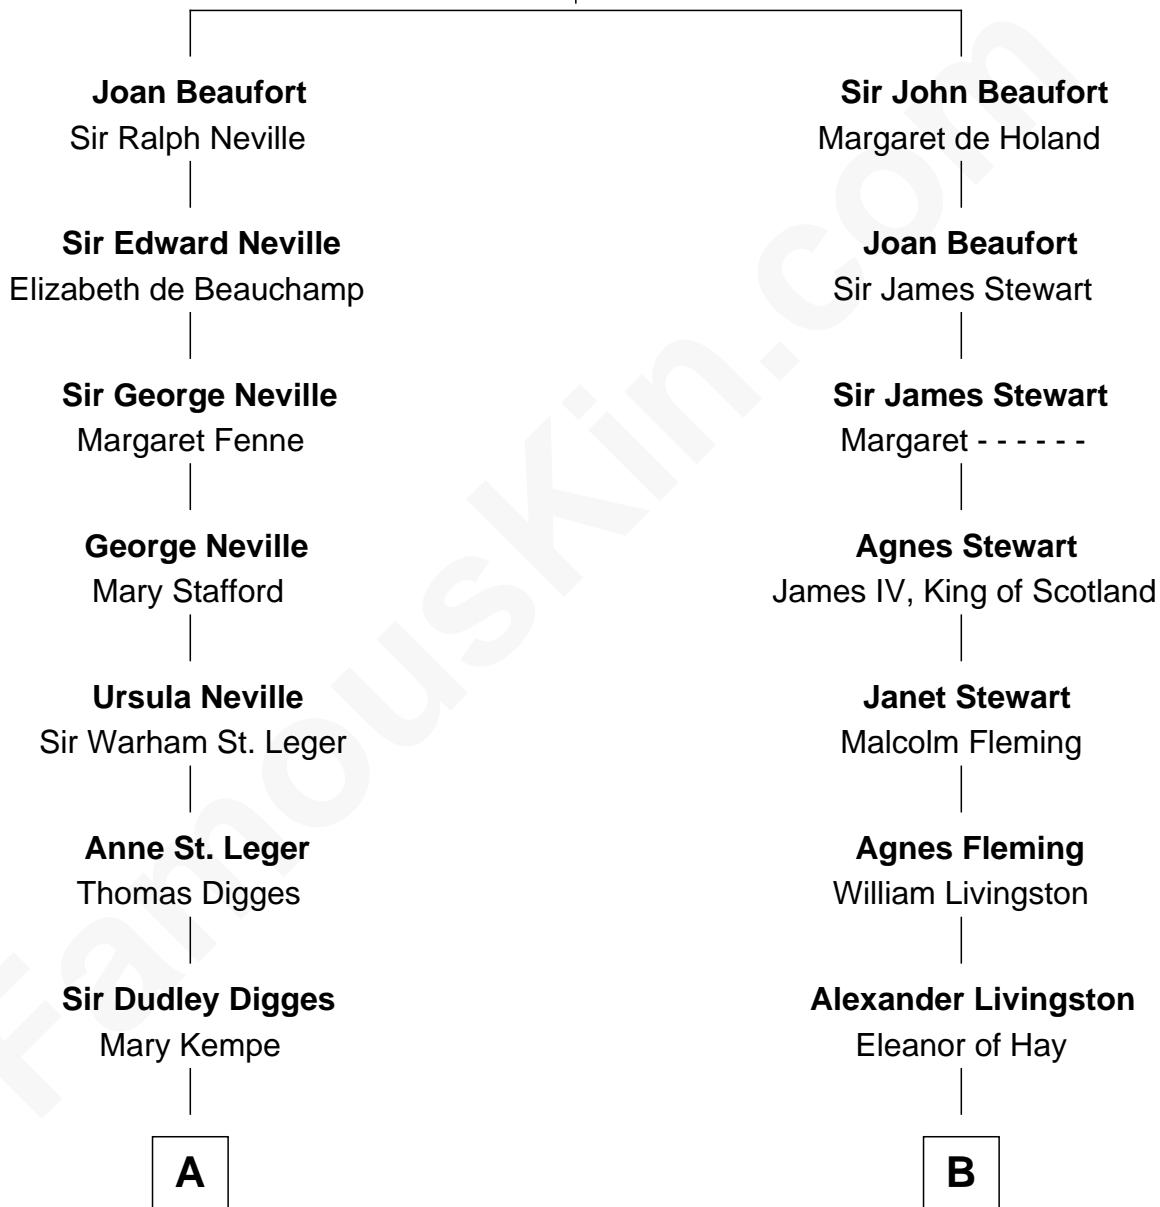

# FamousKin.com Relationship Chart of

**Daniel Carroll**

*Signer of the U.S. Constitution*

11th cousin 7 times removed of

**Howard Dean**

*79th Governor of Vermont*

**John of Gaunt**

Katherine Roet

C

Andrea Belden Maitland

Howard Brush Dean

Howard Dean

*79th Governor of Vermont*

FamousKin.com