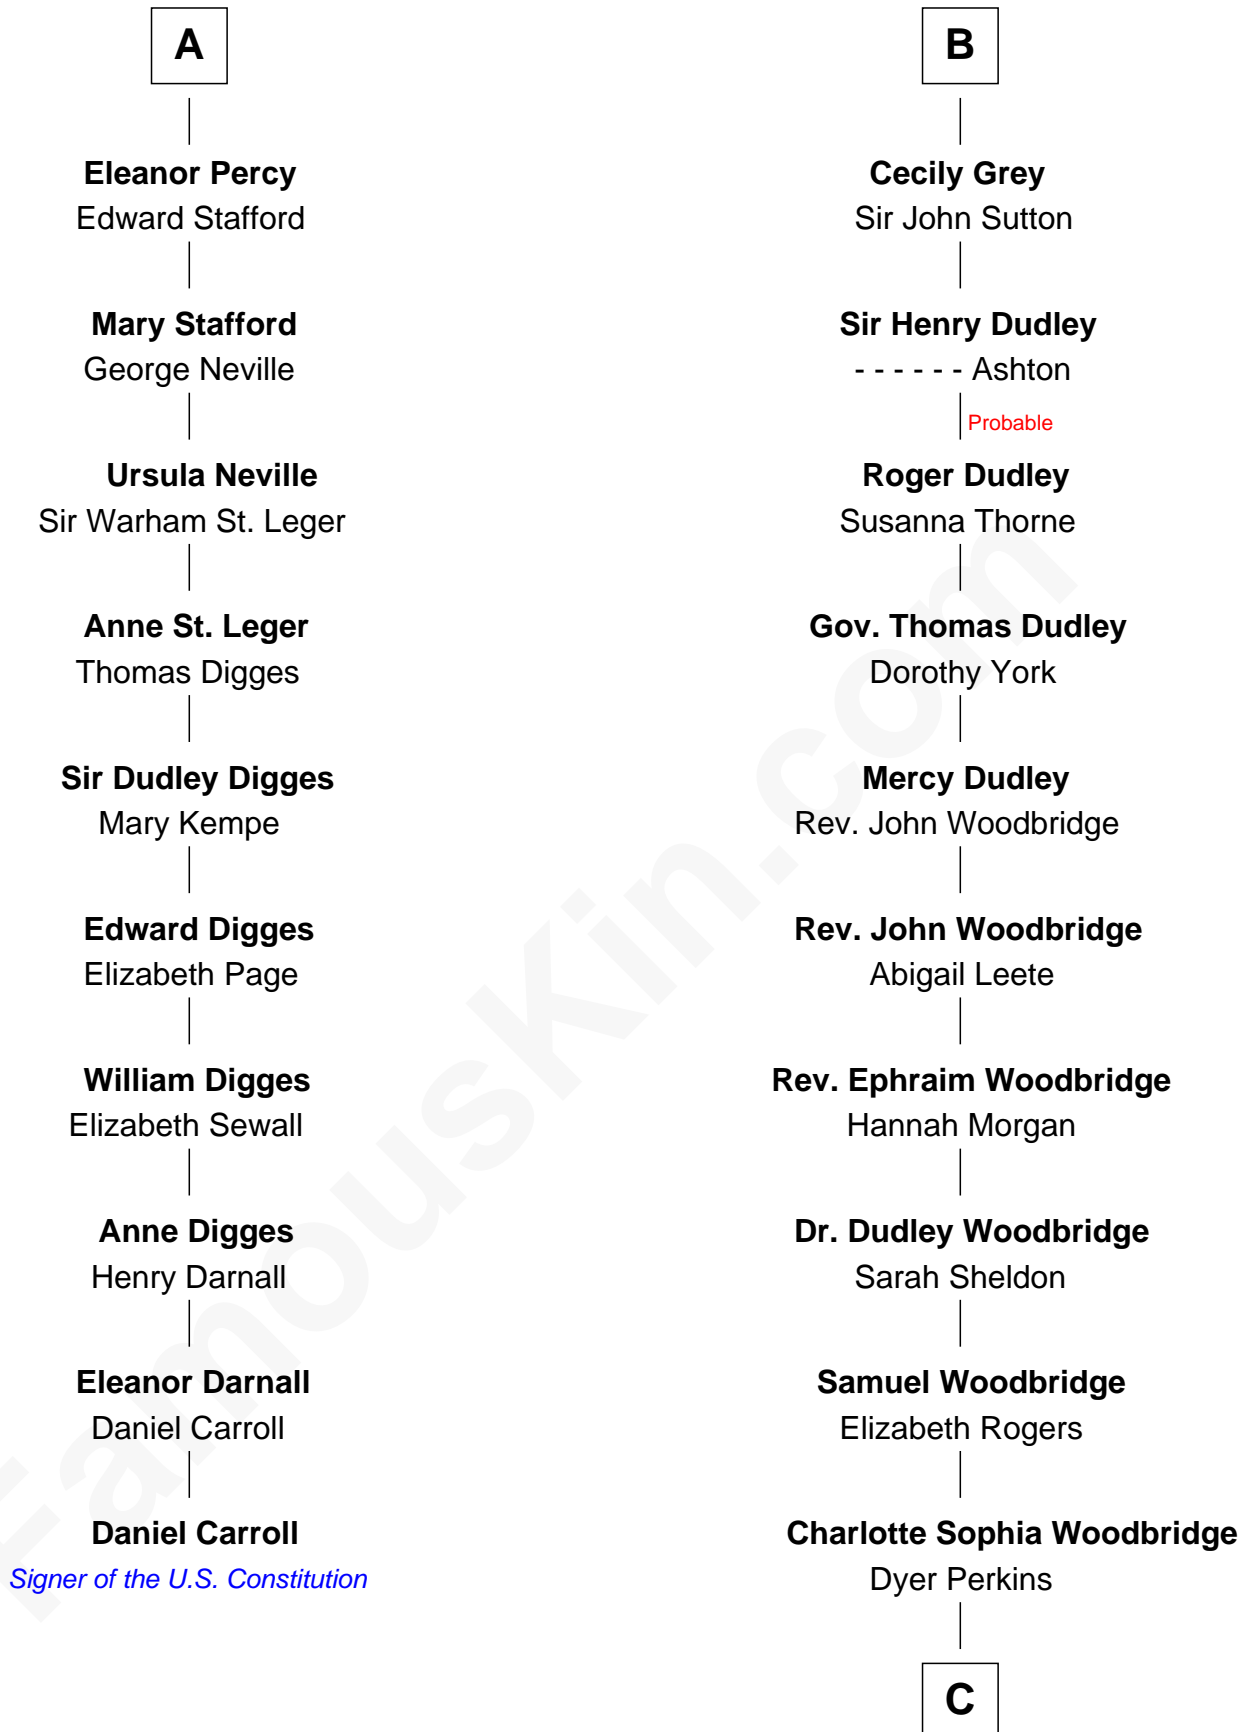

# FamousKin.com Relationship Chart of

**Daniel Carroll**

*Signer of the U.S. Constitution*

16th cousin 4 times removed of

**Humphrey Bogart**

*Movie Actor*

**Bartholomew de Badlesmere**

Margaret de Clare

**Elizabeth de Badlesmere**

Sir Edmund Mortimer

**Sir Roger de Mortimer**

Philippa de Montagu

**Edmund Mortimer**

Philippa Plantagenet

**Elizabeth Mortimer**

Sir Henry Percy

Sir William de Ros

**Thomas de Ros**

Beatrice de Stafford

**Margaret de Ros**

Sir Reynold Grey

**Margaret Grey**

Sir William Bonville

**William Bonville**

Elizabeth Harington

**William Bonville**

Katherine Neville

**Cecily Bonville**

Thomas Grey

**B**

**C**

**Elizabeth Rogers Perkins**